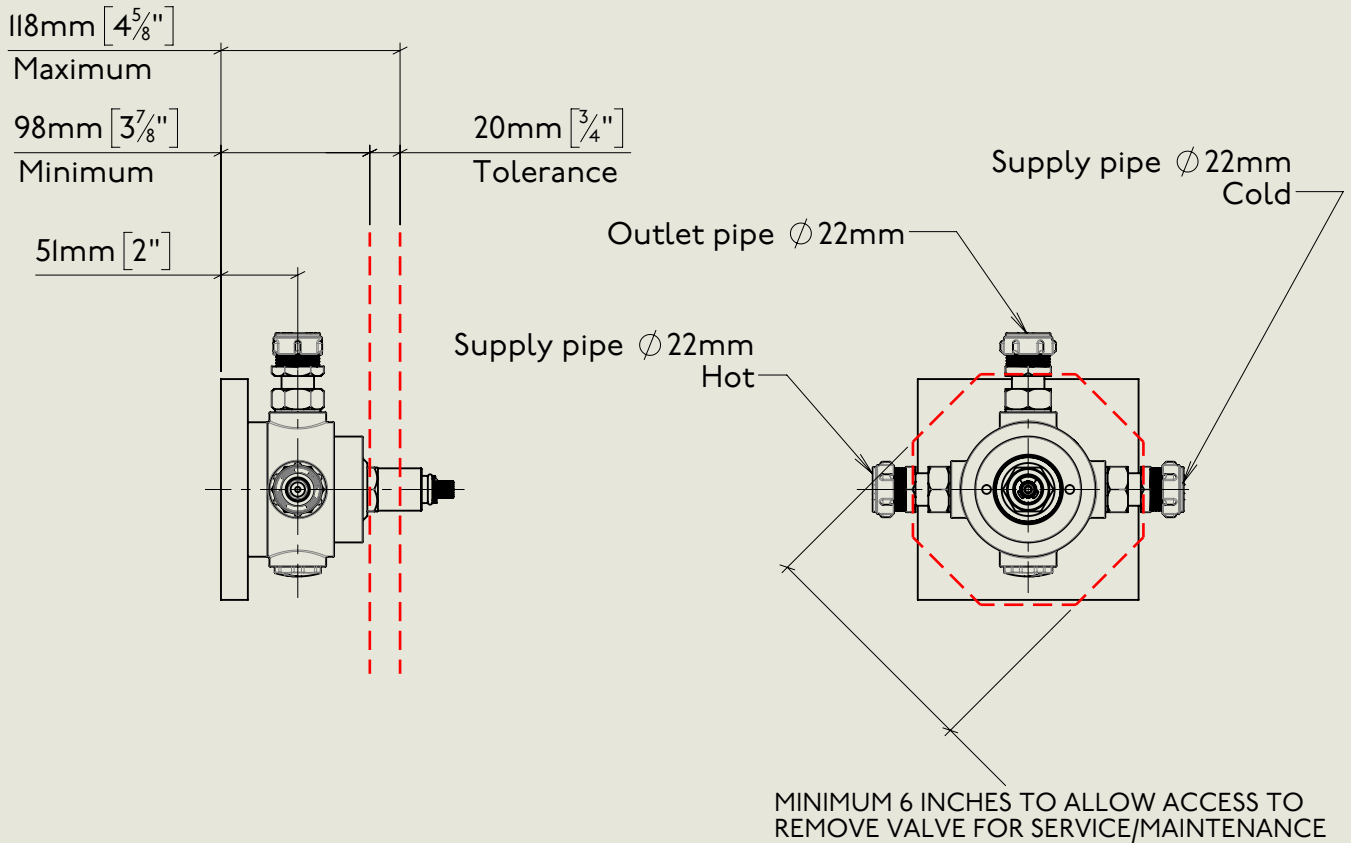

BY APPOINTMENT TO
HER MAJESTY QUEEN ELIZABETH II
MANUFACTURE OF KITCHEN & BATHROOM TAPS & MIXERS
BARBER WILSONS & CO. LTD
LONDON

LONDON **BARBER WILSONS & CO** EST. 1905

American adapters fitted as standard when purchased via BW&Co USA

Model No.	Description	
PS53C	Concealed Thermostatic Shower Mixer	First Fix