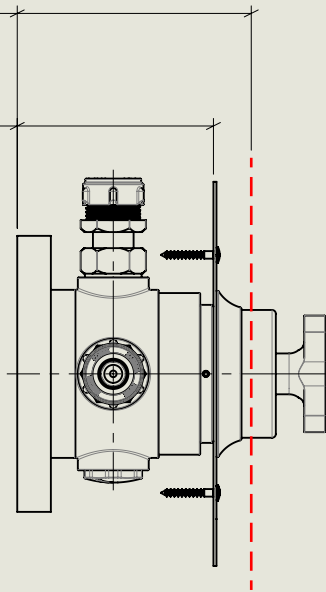

BY APPOINTMENT TO
HER MAJESTY QUEEN ELIZABETH II
MANUFACTURE OF KITCHEN & BATHROOM TAPS & MIXERS
BARBER WILSONS & CO. LTD
LONDON

LONDON **BARBER WILSONS & CO** EST. 1905

124mm [4 7/8"]

Maximum

104mm [4 1/8"]

Minimum

Ø 203mm [8"]

152mm [6"]

MINIMUM 6 INCHES TO ALLOW ACCESS TO REMOVE VALVE FOR SERVICE/MAINTENANCE

American adapters fitted as standard when purchased via BW&Co USA

Model No.	Description	
MPS53C	Milne Concealed Thermostatic Shower Mixer	Complete

Model No.	Description	
PS53C	Concealed Thermostatic Shower Mixer	First Fix

BY APPOINTMENT TO
HER MAJESTY QUEEN ELIZABETH II
MANUFACTURE OF KITCHEN & BATHROOM TAPS & MIXERS
BARBER WILSONS & CO. LTD
LONDON

LONDON BARBER WILSONS & CO EST. 1905

American adapters fitted as standard when purchased via BW&Co USA

Model No.	Description	
MPS53C	Milne Concealed Thermostatic Shower Mixer	Second Fix