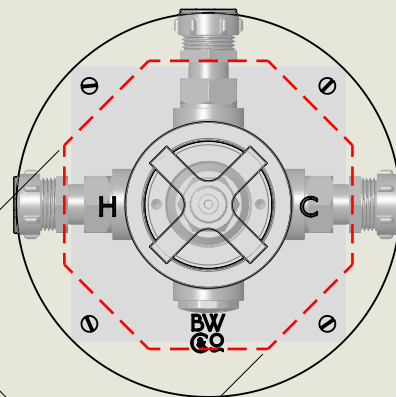

BY APPOINTMENT TO
HER MAJESTY QUEEN ELIZABETH II
MANUFACTURE OF KITCHEN & BATHROOM TAPS & MIXERS
BARBER WILSONS & CO. LTD
LONDON

LONDON **BARBER WILSONS & CO** EST. 1905

124mm [4 7/8"]

Maximum

104mm [4 1/8"]

Minimum

Ø 203mm [8"]

152mm [6"]

MINIMUM 6 INCHES TO ALLOW ACCESS TO REMOVE VALVE FOR SERVICE/MAINTENANCE

American adapters fitted as standard when purchased via BW&Co USA

Model No.	Description	
MPS53C	Milne Concealed Thermostatic Shower Mixer	Complete

Model No.	Description	
PS53C	Concealed Thermostatic Shower Mixer	First Fix

BY APPOINTMENT TO
HER MAJESTY QUEEN ELIZABETH II
MANUFACTURE OF KITCHEN & BATHROOM TAPS & MIXERS
BARBER WILSONS & CO. LTD
LONDON

LONDON BARBER WILSONS & CO EST. 1905

American adapters fitted as standard when purchased via BW&Co USA

Model No.	Description	
MPS53C	Milne Concealed Thermostatic Shower Mixer	Second Fix