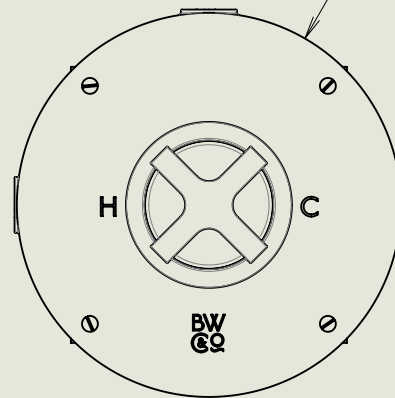

BY APPOINTMENT TO
HER MAJESTY QUEEN ELIZABETH II
MANUFACTURE OF KITCHEN & BATHROOM TAPS & MIXERS
BARBER WILSONS & CO. LTD
LONDON

LONDON **BARBER WILSONS & CO** EST. 1905

124mm [4 7/8"]

Maximum

104mm [4 1/8"]

Minimum

Ø 203mm [8"]

152mm [6"]

MINIMUM 6 INCHES TO ALLOW ACCESS TO REMOVE VALVE FOR SERVICE/MAINTENANCE

American adapters fitted as standard when purchased via BW&Co USA

Model No.	Description	
MPS53C	Milne Concealed Thermostatic Shower Mixer	Complete

Model No.	Description	
PS53C	Concealed Thermostatic Shower Mixer	First Fix

BY APPOINTMENT TO
HER MAJESTY QUEEN ELIZABETH II
MANUFACTURE OF KITCHEN & BATHROOM TAPS & MIXERS
BARBER WILSONS & CO. LTD
LONDON

LONDON BARBER WILSONS & CO EST. 1905

American adapters fitted as standard when purchased via BW&Co USA

Model No.	Description	
MPS53C	Milne Concealed Thermostatic Shower Mixer	Second Fix