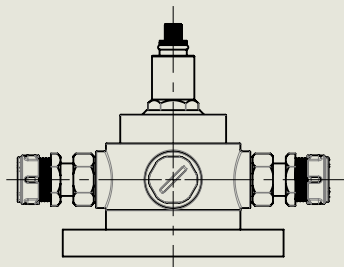

BY APPOINTMENT TO
HER MAJESTY QUEEN ELIZABETH II
MANUFACTURE OF KITCHEN & BATHROOM TAPS & MIXERS
BARBER WILSONS & CO. LTD
LONDON

LONDON **BARBER WILSONS & CO** EST. 1905

124mm [4 7/8"]

Maximum

104mm [4 1/8"]

Minimum

Ø 203mm [8"]

152mm [6"]

MINIMUM 6 INCHES TO ALLOW ACCESS TO REMOVE VALVE FOR SERVICE/MAINTENANCE

American adapters fitted as standard when purchased via BW&Co USA

Model No.	Description	
MPS53C	Milne Concealed Thermostatic Shower Mixer	Complete

BY APPOINTMENT TO
HER MAJESTY QUEEN ELIZABETH II
MANUFACTURE OF KITCHEN & BATHROOM TAPS & MIXERS
BARBER WILSONS & CO. LTD
LONDON

LONDON **BARBER WILSONS & CO** EST. 1905

American adapters fitted as standard when purchased via BW&Co USA

Model No.	Description	
PS53C	Concealed Thermostatic Shower Mixer	First Fix

BY APPOINTMENT TO
HER MAJESTY QUEEN ELIZABETH II
MANUFACTURE OF KITCHEN & BATHROOM TAPS & MIXERS
BARBER WILSONS & CO. LTD
LONDON