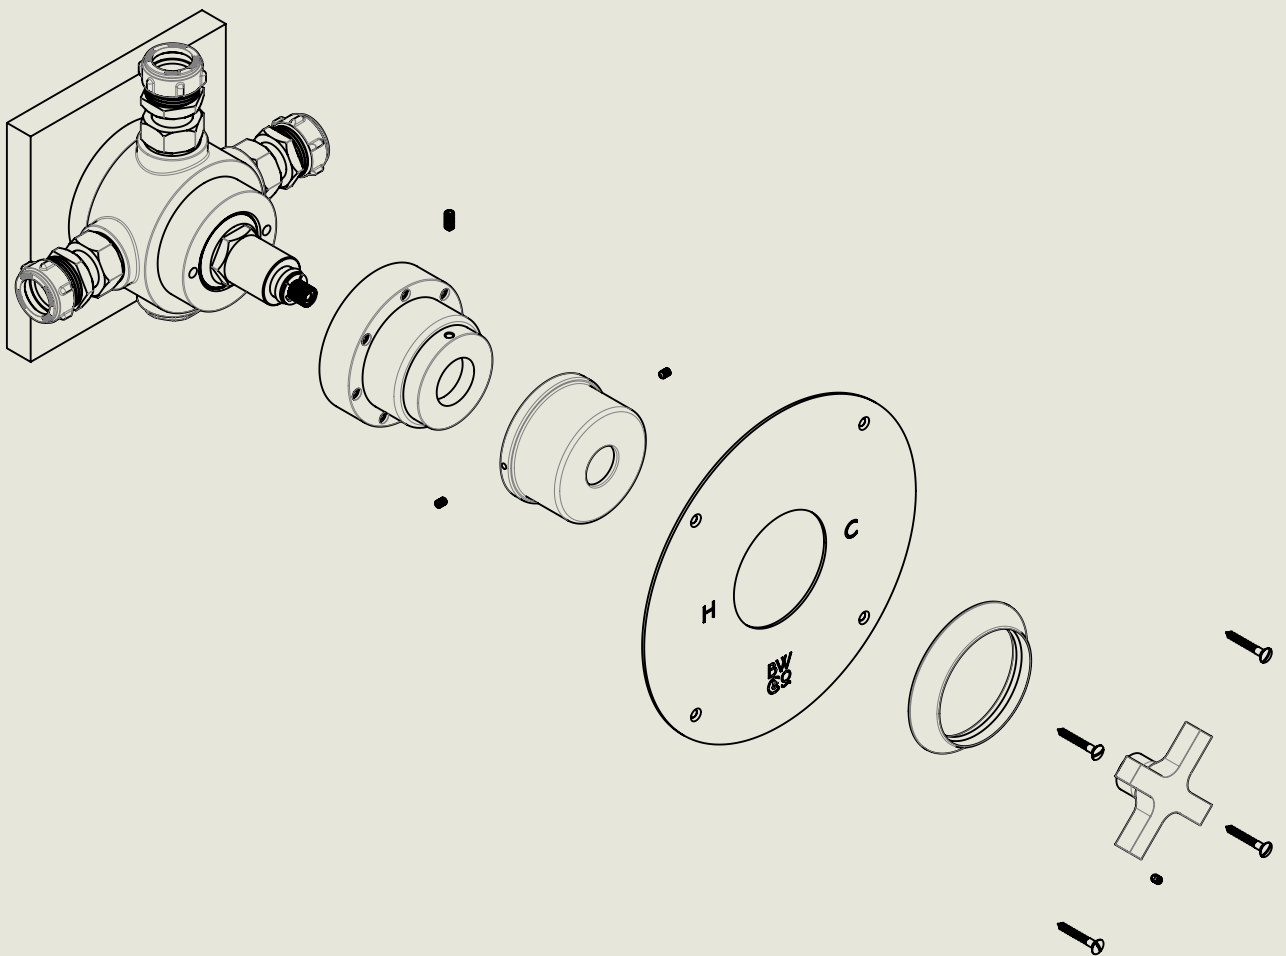

Minimum

Ø 203mm [8"]

152mm [6"]

MINIMUM 6 INCHES TO ALLOW ACCESS TO REMOVE VALVE FOR SERVICE/MAINTENANCE

American adapters fitted as standard when purchased via BW&Co USA

Model No.	Description	
MPS53C	Milne Concealed Thermostatic Shower Mixer	Complete

BY APPOINTMENT TO
HER MAJESTY QUEEN ELIZABETH II
MANUFACTURE OF KITCHEN & BATHROOM TAPS & MIXERS
BARBER WILSONS & CO. LTD
LONDON

LONDON **BARBER WILSONS & CO** EST. 1905

American adapters fitted as standard when purchased via BW&Co USA

Model No.	Description	
PS53C	Concealed Thermostatic Shower Mixer	First Fix

BY APPOINTMENT TO
HER MAJESTY QUEEN ELIZABETH II
MANUFACTURE OF KITCHEN & BATHROOM TAPS & MIXERS
BARBER WILSONS & CO. LTD
LONDON

LONDON BARBER WILSONS & CO EST. 1905

American adapters fitted as standard when purchased via BW&Co USA

Model No.	Description	
MPS53C	Milne Concealed Thermostatic Shower Mixer	Second Fix