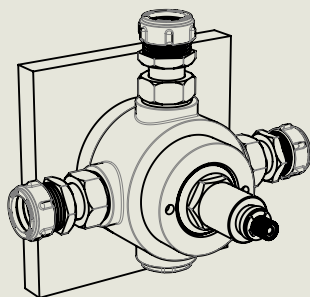

BY APPOINTMENT TO
HER MAJESTY QUEEN ELIZABETH II
MANUFACTURE OF KITCHEN & BATHROOM TAPS & MIXERS
BARBER WILSONS & CO. LTD
LONDON

LONDON **BARBER WILSONS & CO** EST. 1905

124mm [4 7/8"]

Maximum

104mm [4 1/8"]

Minimum

Ø 203mm [8"]

152mm [6"]

MINIMUM 6 INCHES TO ALLOW ACCESS TO REMOVE VALVE FOR SERVICE/MAINTENANCE

American adapters fitted as standard when purchased via BW&Co USA

Model No.	Description	
MPS53C	Milne Concealed Thermostatic Shower Mixer	Complete

BY APPOINTMENT TO
HER MAJESTY QUEEN ELIZABETH II
MANUFACTURE OF KITCHEN & BATHROOM TAPS & MIXERS
BARBER WILSONS & CO. LTD
LONDON

LONDON **BARBER WILSONS & CO** EST. 1905

American adapters fitted as standard when purchased via BW&Co USA

Model No.	Description	
PS53C	Concealed Thermostatic Shower Mixer	First Fix

BY APPOINTMENT TO
HER MAJESTY QUEEN ELIZABETH II
MANUFACTURE OF KITCHEN & BATHROOM TAPS & MIXERS
BARBER WILSONS & CO. LTD
LONDON