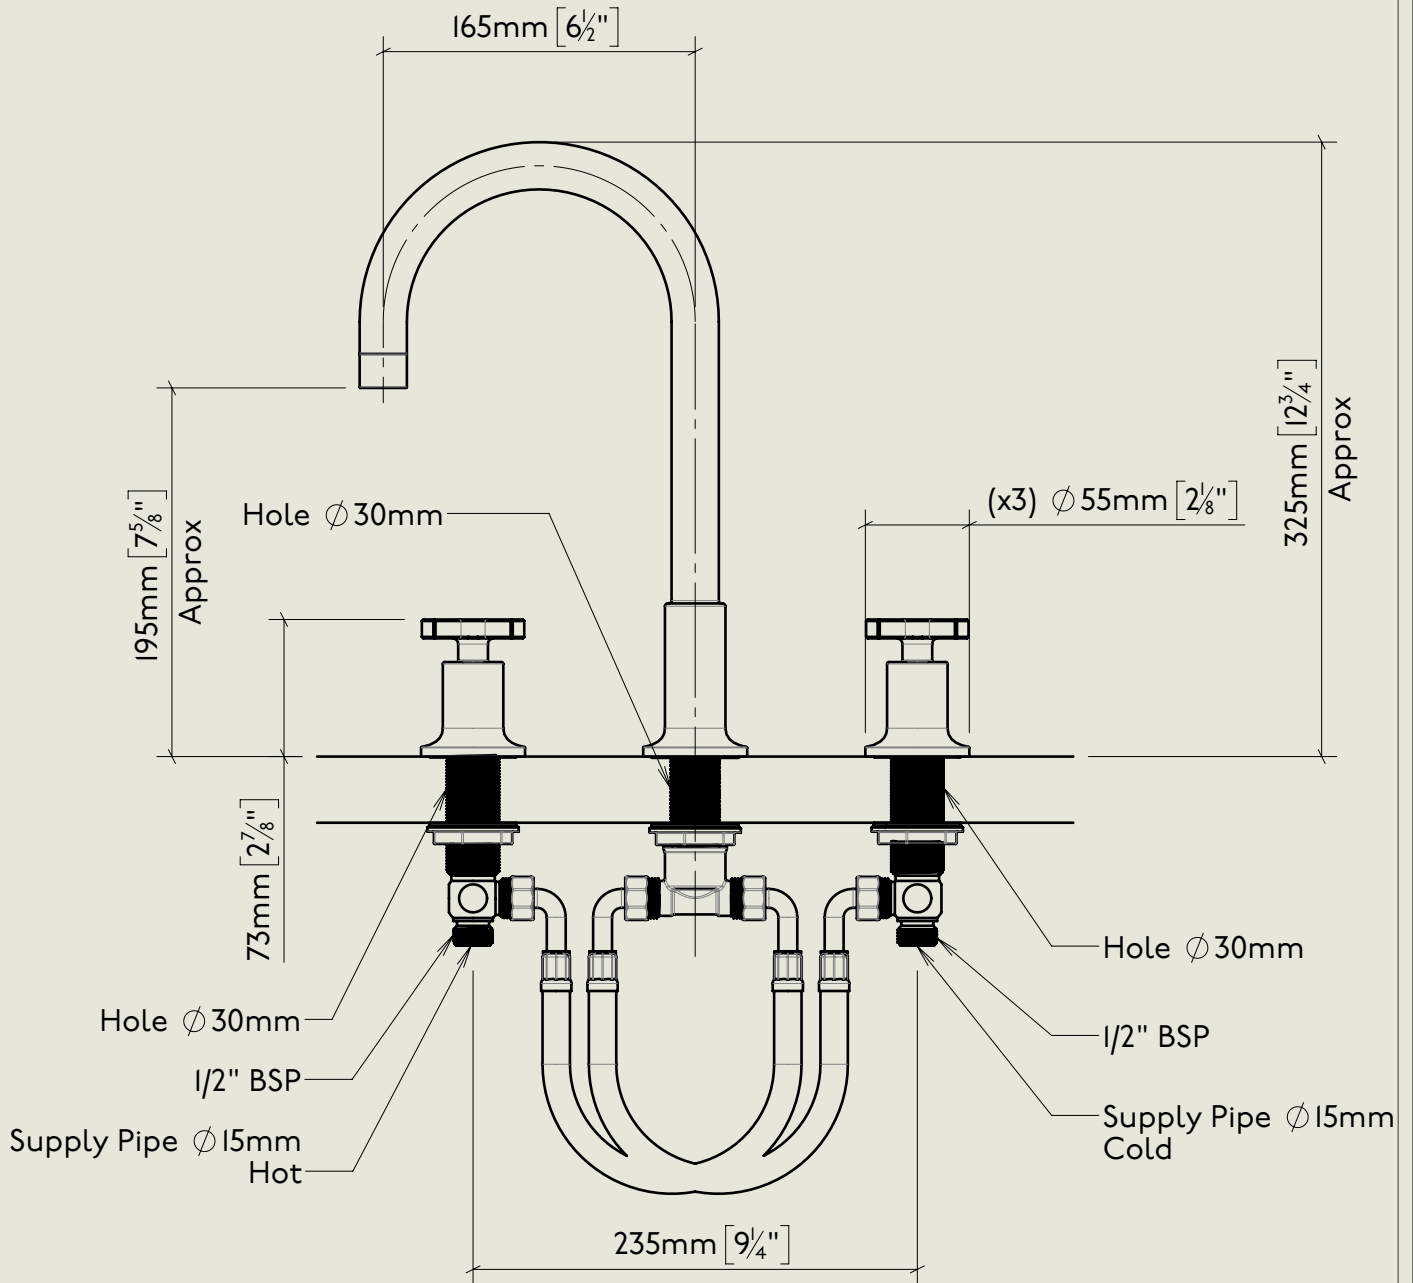

BY APPOINTMENT TO
HER MAJESTY QUEEN ELIZABETH II
MANUFACTURE OF KITCHEN & BATHROOM TAPS & MIXERS
BARBER WILSONS & CO. LTD
LONDON

LONDON

BARBER WILSONS & CO

EST. 1905

American adapters fitted as standard when purchased via BW&Co USA

Model No.	Description	
ME6453-Tall	Milne Edition 3 Hole Basin Mixer Tap with, Swan Neck Tall	Complete