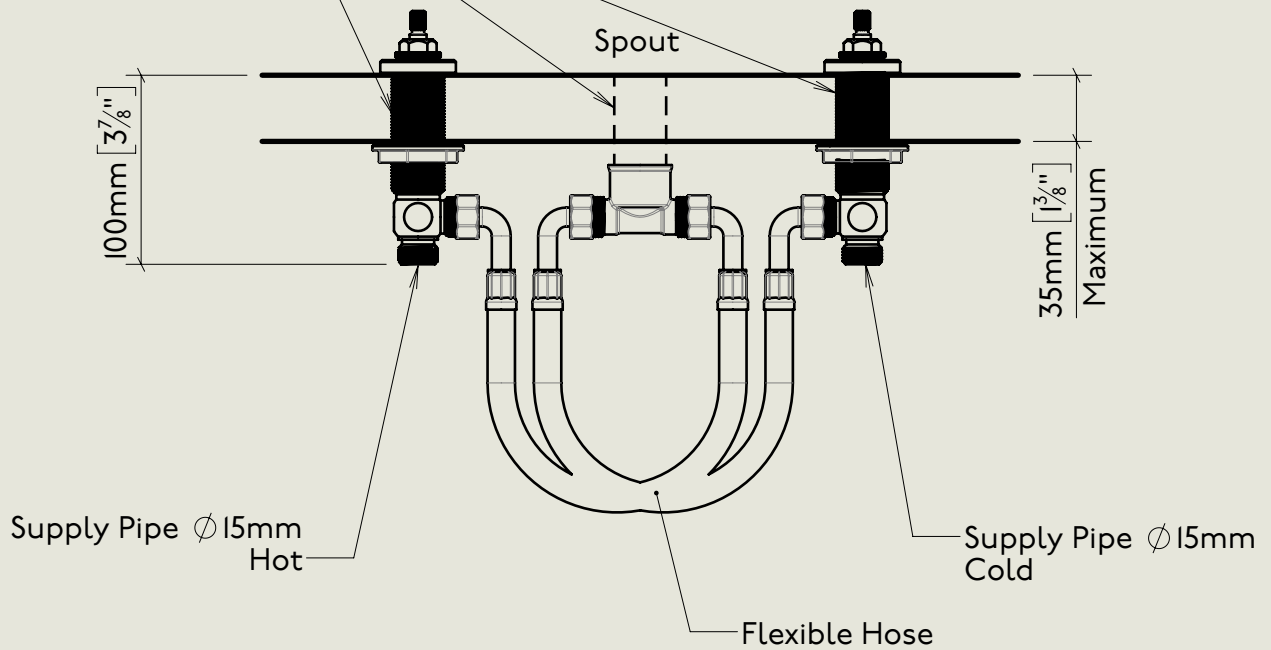

Model No.	Description	
ME6453-Tall	Milne Edition 3 Hole Basin Mixer Tap with, Swan Neck Tall	Complete

BY APPOINTMENT TO  
HER MAJESTY QUEEN ELIZABETH II  
MANUFACTURE OF KITCHEN & BATHROOM TAPS & MIXERS  
BARBER WILSONS & CO. LTD  
LONDON

LONDON

BARBER WILSONS & CO

EST. 1905

3 x Hole  $\varnothing$  30mm

American adapters fitted as standard when purchased via BW&Co USA

Model No.

-

Description

3 Hole Basin Mixer Tap

First Fix

BY APPOINTMENT TO  
HER MAJESTY QUEEN ELIZABETH II  
MANUFACTURE OF KITCHEN & BATHROOM TAPS & MIXERS  
BARBER WILSONS & CO. LTD  
LONDON

LONDON BARBER WILSONS & CO EST. 1905

American adapters fitted as standard when purchased via BW&Co USA

Model No. ME6453 Tall	Description Milne Edition 3 Hole Basin Mixer Tap with, Swan Neck Tall	Second Fix
--------------------------	-----------------------------------------------------------------------------	------------