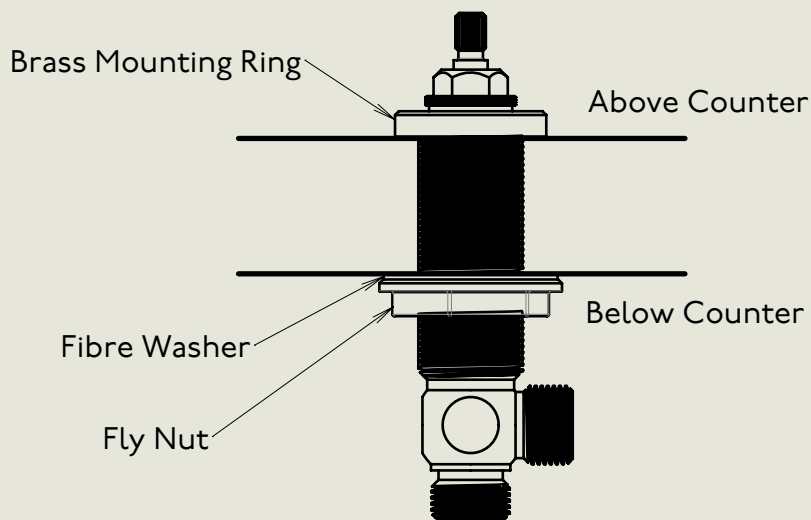

Model No.	Description	
ME6453-Tall	Milne Edition 3 Hole Basin Mixer Tap with, Swan Neck Tall	Complete

BY APPOINTMENT TO  
HER MAJESTY QUEEN ELIZABETH II  
MANUFACTURE OF KITCHEN & BATHROOM TAPS & MIXERS  
BARBER WILSONS & CO. LTD  
LONDON

LONDON

BARBER WILSONS & CO

EST. 1905

3 x Hole  $\varnothing$  30mm

American adapters fitted as standard when purchased via BW&Co USA

Model No.

-

Description

3 Hole Basin Mixer Tap

First Fix

BY APPOINTMENT TO  
HER MAJESTY QUEEN ELIZABETH II  
MANUFACTURE OF KITCHEN & BATHROOM TAPS & MIXERS  
BARBER WILSONS & CO. LTD  
LONDON

LONDON BARBER WILSONS & CO EST. 1905

American adapters fitted as standard when purchased via BW&Co USA

Model No. ME6453 Tall	Description Milne Edition 3 Hole Basin Mixer Tap with, Swan Neck Tall	Second Fix
--------------------------	-----------------------------------------------------------------------------	------------