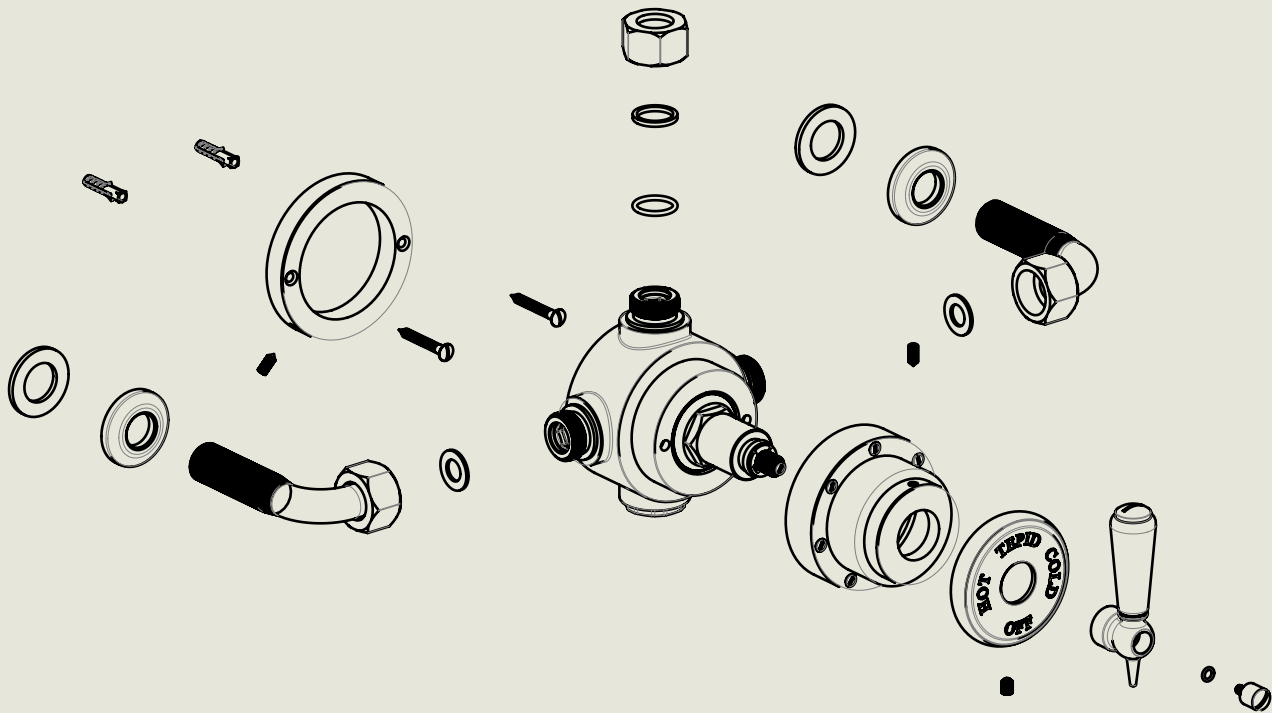

Model No.	Description	
R5600-67S	Exposed Thermostatic Shower with Diverter for Handspray, 1/2" BSP Tail Inlet	Complete

BY APPOINTMENT TO
HER MAJESTY QUEEN ELIZABETH II
MANUFACTURE OF KITCHEN & BATHROOM TAPS & MIXERS
BARBER WILSONS & CO. LTD
LONDON

LONDON

BARBER WILSONS & CO

EST. 1905

American adapters fitted as standard when purchased via BW&Co USA

<p>Model No. RMLPS53</p>	<p>Description Regent Metal Lever PS53 Exposed Regent Thermostatic Shower Valve, 1/2" BSP Tail Inlet</p>	<p>Thermostat</p>
-----------------------------------	--	-------------------

Model No.	Description	
PS40A-PS29S / PSI0	Exposed Back Plate and Seventeen and a Half Inch Shower Arm with Fixed Drench Head Rose 5"	Headwork

BY APPOINTMENT TO
HER MAJESTY QUEEN ELIZABETH II
MANUFACTURE OF KITCHEN & BATHROOM TAPS & MIXERS
BARBER WILSONS & CO. LTD
LONDON

LONDON

BARBER WILSONS & CO

EST. 1905

American adapters fitted as standard when purchased via BW&Co USA

Model No.

RML67S

Description

RML67S, Handspray with Diverter Kit