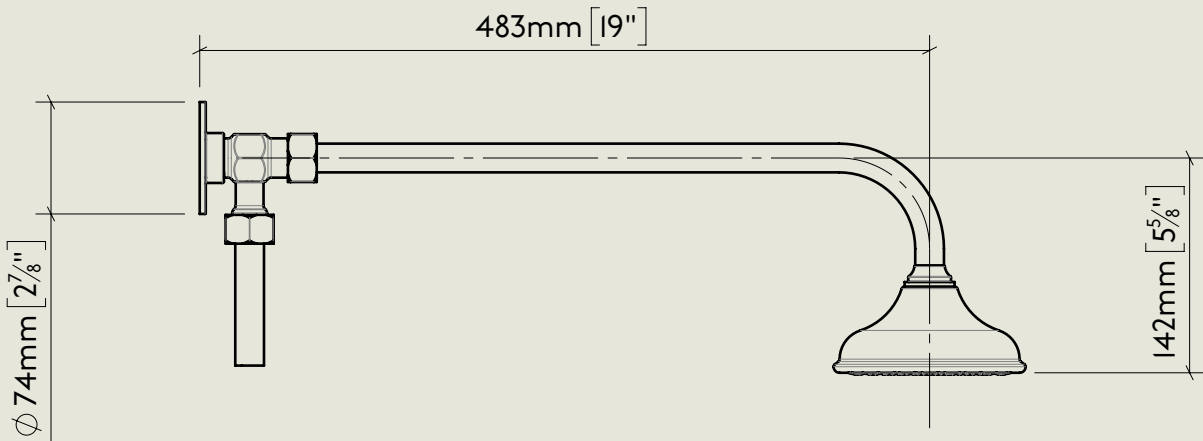

BY APPOINTMENT TO
HER MAJESTY QUEEN ELIZABETH II
MANUFACTURE OF KITCHEN & BATHROOM TAPS & MIXERS
BARBER WILSONS & CO. LTD
LONDON

LONDON BARBER WILSONS & CO EST. 1905

American adapters fitted as standard when purchased via BW&Co USA

Model No.	Description	
PS40A-PS29S / PSI0	Exposed Back Plate and Seventeen and a Half Inch Shower Arm with Fixed Drench Head Rose 5"	Headwork