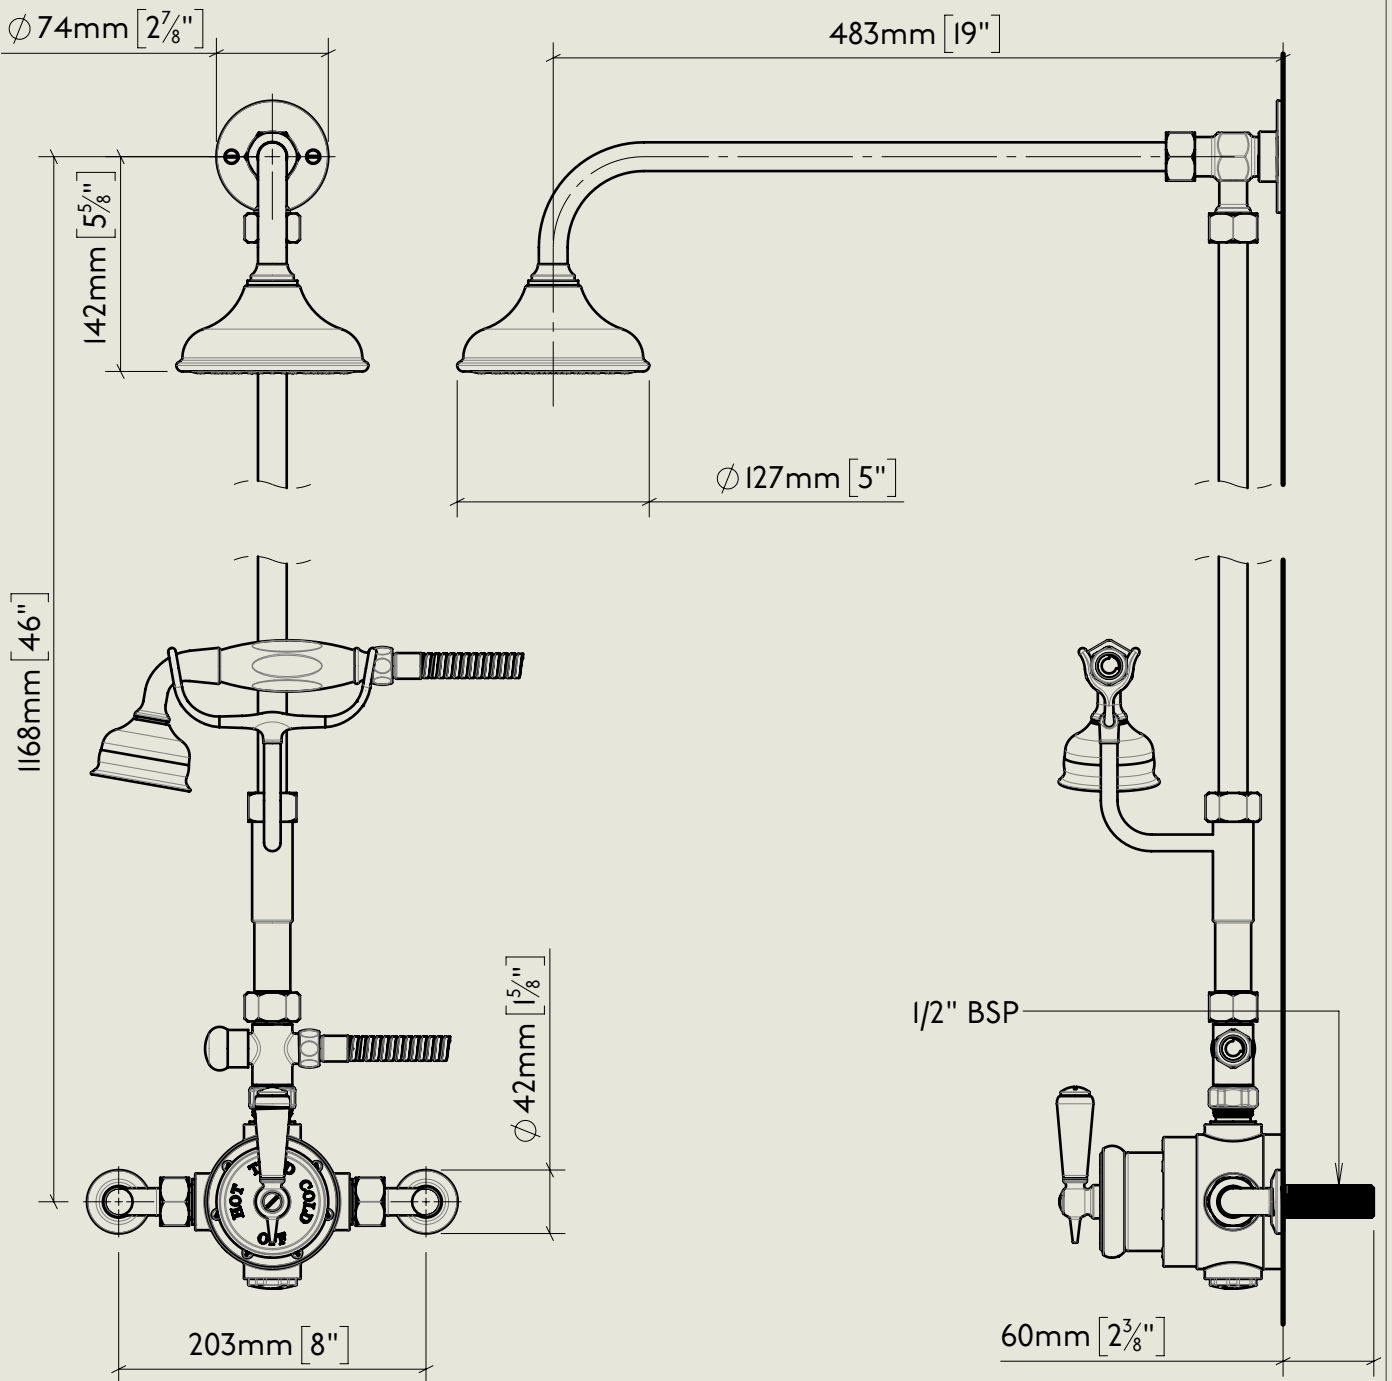

BY APPOINTMENT TO
HER MAJESTY QUEEN ELIZABETH II
MANUFACTURE OF KITCHEN & BATHROOM TAPS & MIXERS
BARBER WILSONS & CO. LTD
LONDON

LONDON

BARBER WILSONS & CO

EST. 1905

American adapters fitted as standard when purchased via BW&Co USA

Model No.	Description	
R5600-67S	Exposed Thermostatic Shower with Diverter for Handspray, 1/2" BSP Tail Inlet	Complete