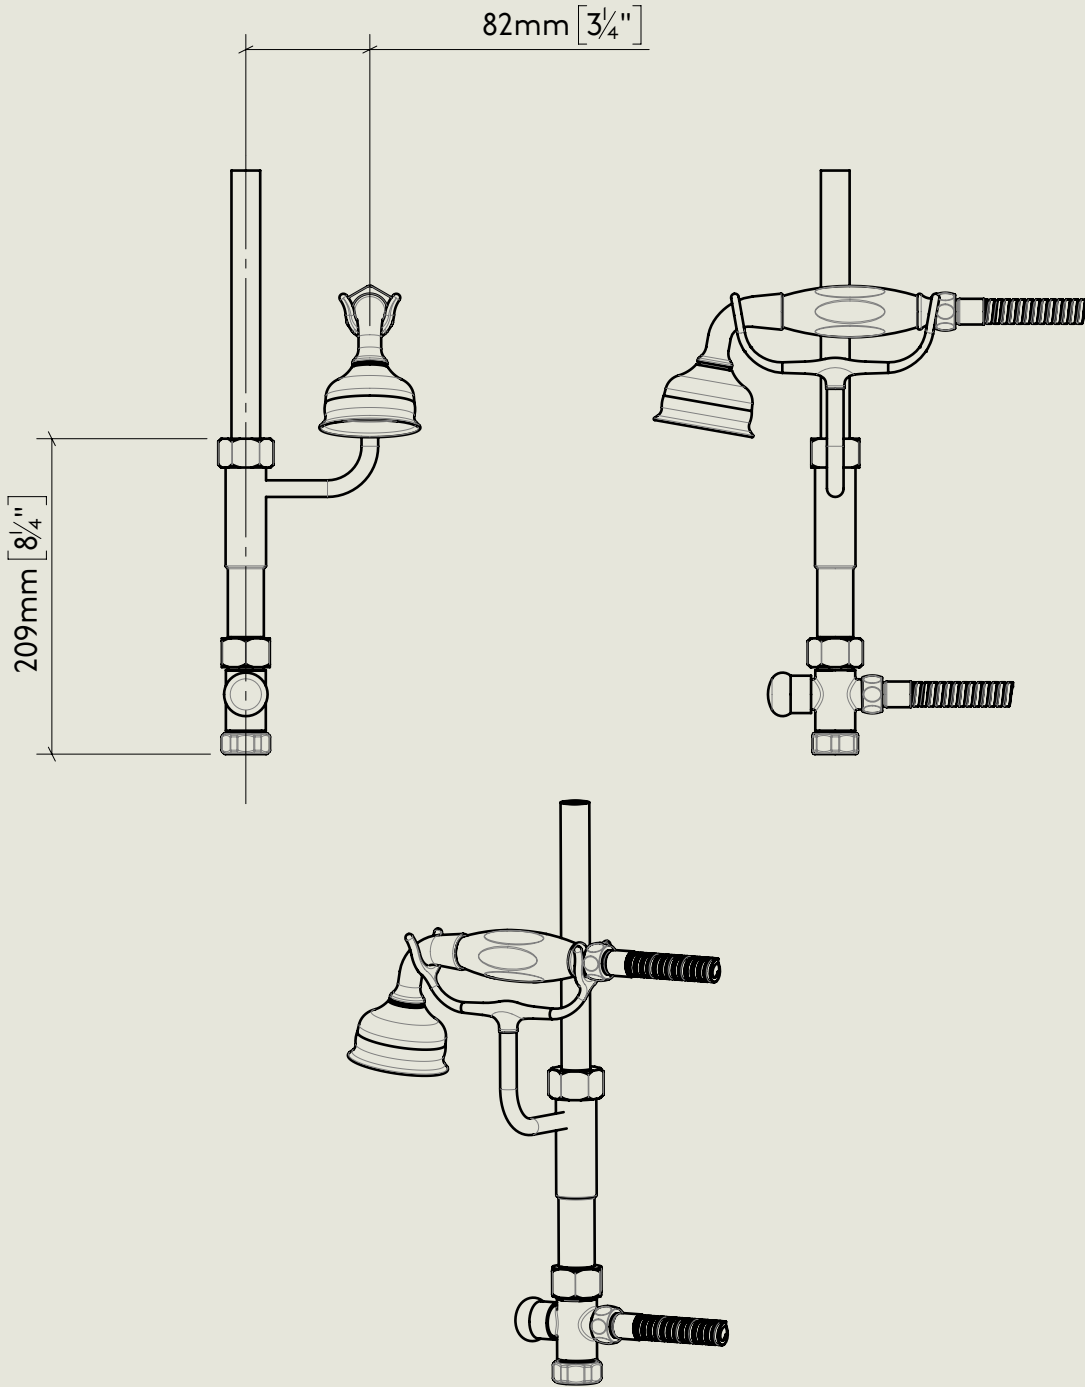

Model No.	Description	
R5600-67S	Exposed Thermostatic Shower with Diverter for Handspray, 1/2" BSP Tail Inlet	Complete

BY APPOINTMENT TO
HER MAJESTY QUEEN ELIZABETH II
MANUFACTURE OF KITCHEN & BATHROOM TAPS & MIXERS
BARBER WILSONS & CO. LTD
LONDON

LONDON

BARBER WILSONS & CO

EST. 1905

American adapters fitted as standard when purchased via BW&Co USA

<p>Model No. RMLPS53</p>	<p>Description Regent Metal Lever PS53 Exposed Regent Thermostatic Shower Valve, 1/2" BSP Tail Inlet</p>	<p>Thermostat</p>
-----------------------------------	--	-------------------

Model No.	Description	
PS40A-PS29S / PSI0	Exposed Back Plate and Seventeen and a Half Inch Shower Arm with Fixed Drench Head Rose 5"	Headwork

BY APPOINTMENT TO
HER MAJESTY QUEEN ELIZABETH II
MANUFACTURE OF KITCHEN & BATHROOM TAPS & MIXERS
BARBER WILSONS & CO. LTD
LONDON

LONDON

BARBER WILSONS & CO

EST. 1905

American adapters fitted as standard when purchased via BW&Co USA

Model No.

RML67S

Description

RML67S, Handspray with Diverter Kit