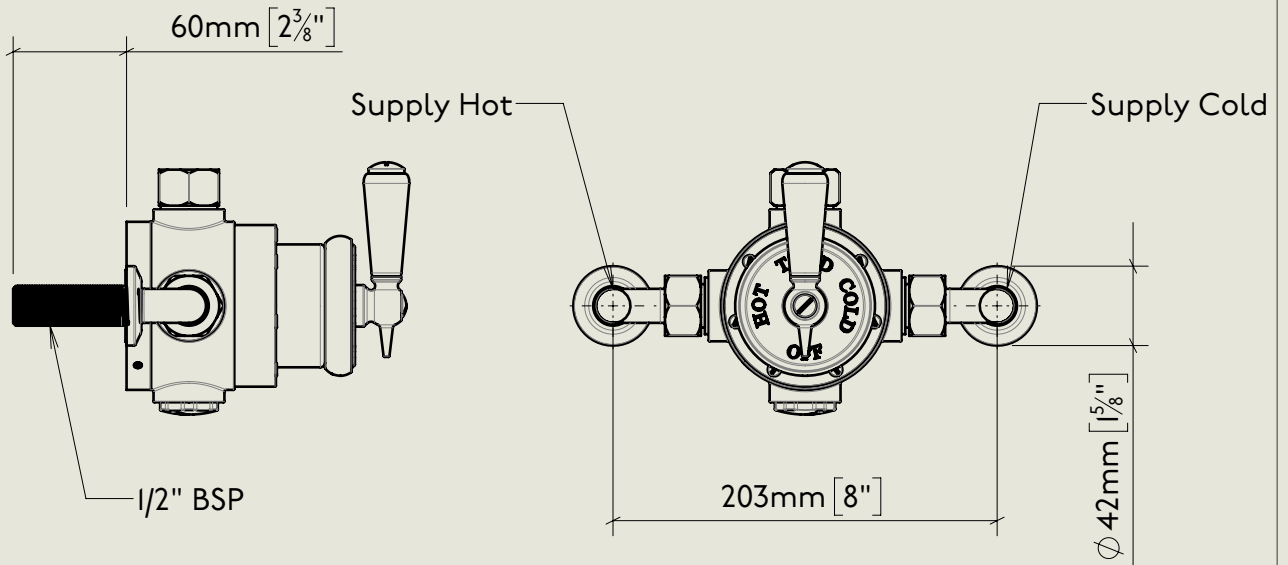

Model No.	Description	
R5600-67S	Exposed Thermostatic Shower with Diverter for Handspray, 1/2" BSP Tail Inlet	Complete

BY APPOINTMENT TO
HER MAJESTY QUEEN ELIZABETH II
MANUFACTURE OF KITCHEN & BATHROOM TAPS & MIXERS
BARBER WILSONS & CO. LTD
LONDON

LONDON

BARBER WILSONS & CO

EST. 1905

American adapters fitted as standard when purchased via BW&Co USA

<p>Model No. RMLPS53</p>	<p>Description Regent Metal Lever PS53 Exposed Regent Thermostatic Shower Valve, 1/2" BSP Tail Inlet</p>	<p>Thermostat</p>
-----------------------------------	--	-------------------

Model No.	Description	
PS40A-PS29S / PSI0	Exposed Back Plate and Seventeen and a Half Inch Shower Arm with Fixed Drench Head Rose 5"	Headwork

BY APPOINTMENT TO
HER MAJESTY QUEEN ELIZABETH II
MANUFACTURE OF KITCHEN & BATHROOM TAPS & MIXERS
BARBER WILSONS & CO. LTD
LONDON