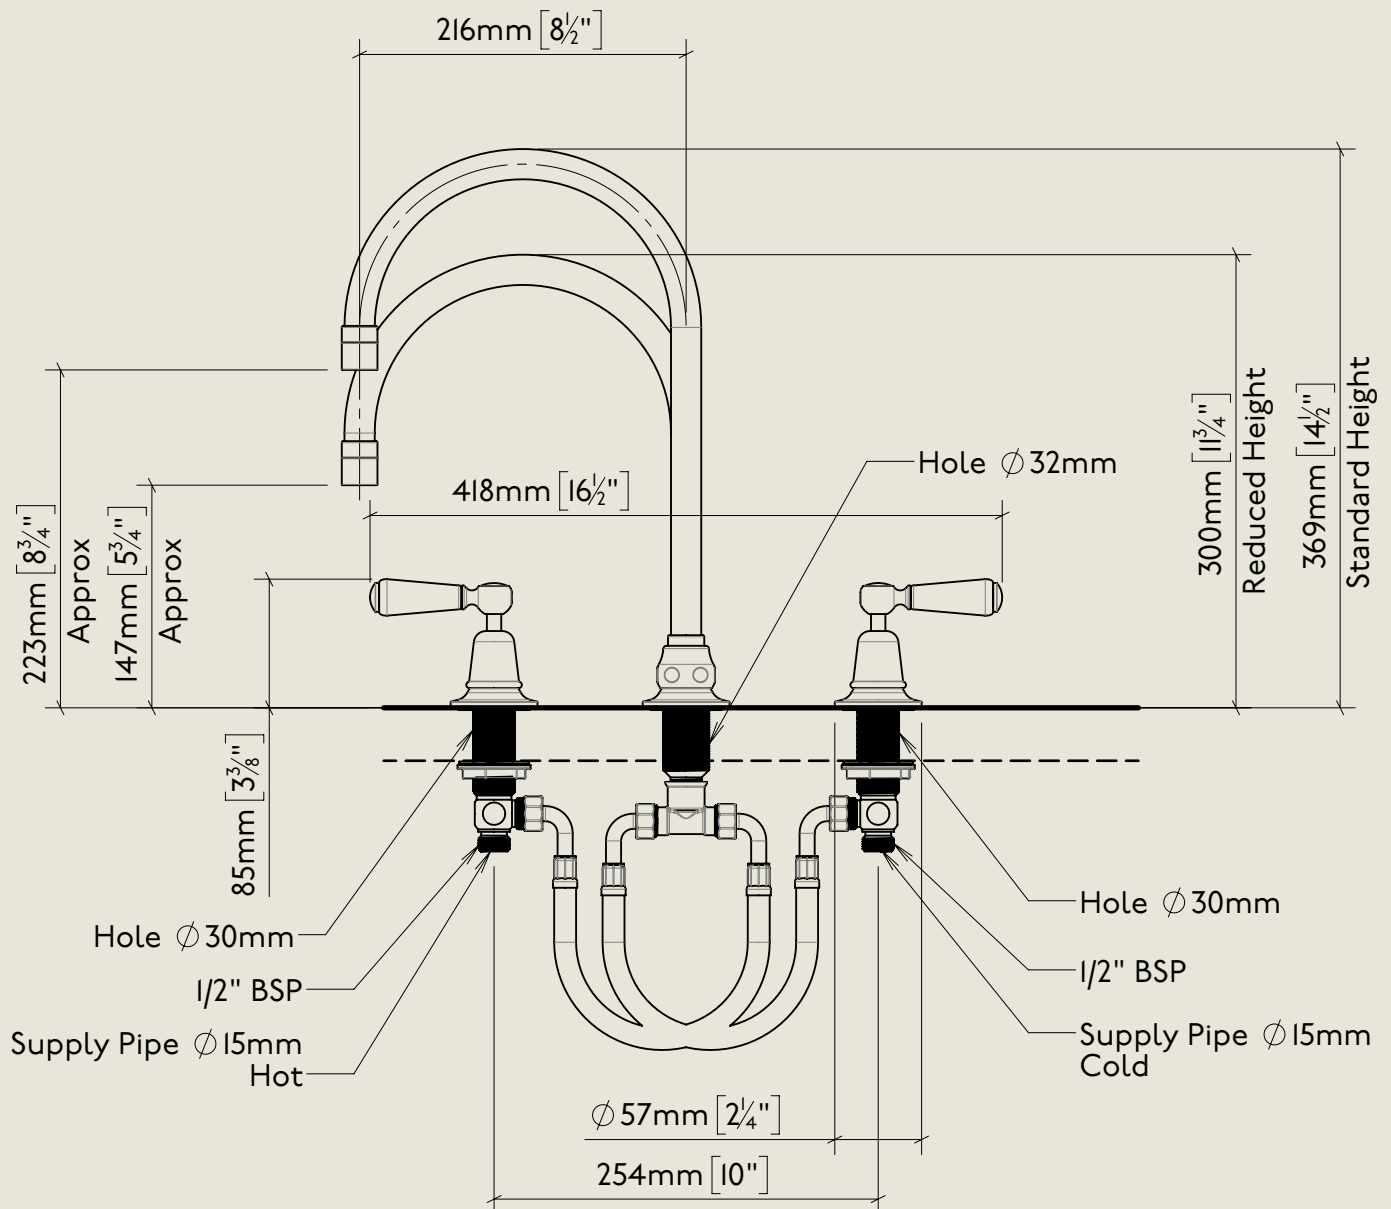

BY APPOINTMENT TO  
HER MAJESTY QUEEN ELIZABETH II  
MANUFACTURE OF KITCHEN & BATHROOM TAPS & MIXERS  
BARBER WILSONS & CO. LTD  
LONDON

LONDON

BARBER WILSONS & CO

EST. 1905

American adapters fitted as standard when purchased via BW&Co USA

Model No.	Description	
RMLI020-1900	Regent Metal Lever I020, 1900's Style	Complete

BY APPOINTMENT TO  
HER MAJESTY QUEEN ELIZABETH II  
MANUFACTURE OF KITCHEN & BATHROOM TAPS & MIXERS  
BARBER WILSONS & CO. LTD  
LONDON

LONDON

BARBER WILSONS & CO

EST. 1905

American adapters fitted as standard when purchased via BW&Co USA

Model No.	Description	Fitting
1020	Below Counter	Fitting

BY APPOINTMENT TO  
HER MAJESTY QUEEN ELIZABETH II  
MANUFACTURE OF KITCHEN & BATHROOM TAPS & MIXERS  
BARBER WILSONS & CO. LTD  
LONDON

LONDON BARBER WILSONS & CO EST. 1905

American adapters fitted as standard when purchased via BW&Co USA

Model No.	Description	
RML1020-1900	Regent Metal Lever 1020, 1900's Style	Iso