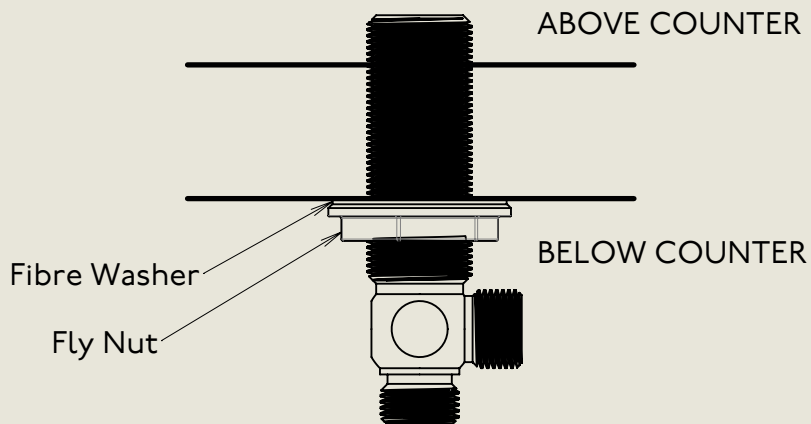

Model No.	Description	
RMLI020-1900	Regent Metal Lever I020, 1900's Style	Complete

BY APPOINTMENT TO  
HER MAJESTY QUEEN ELIZABETH II  
MANUFACTURE OF KITCHEN & BATHROOM TAPS & MIXERS  
BARBER WILSONS & CO. LTD  
LONDON

LONDON

BARBER WILSONS & CO

EST. 1905

American adapters fitted as standard when purchased via BW&Co USA

Model No.	Description	Fitting
1020	Below Counter	Fitting

BY APPOINTMENT TO  
HER MAJESTY QUEEN ELIZABETH II  
MANUFACTURE OF KITCHEN & BATHROOM TAPS & MIXERS  
BARBER WILSONS & CO. LTD  
LONDON

LONDON BARBER WILSONS & CO EST. 1905

American adapters fitted as standard when purchased via BW&Co USA

Model No.	Description	
RML1020-1900	Regent Metal Lever 1020, 1900's Style	Iso