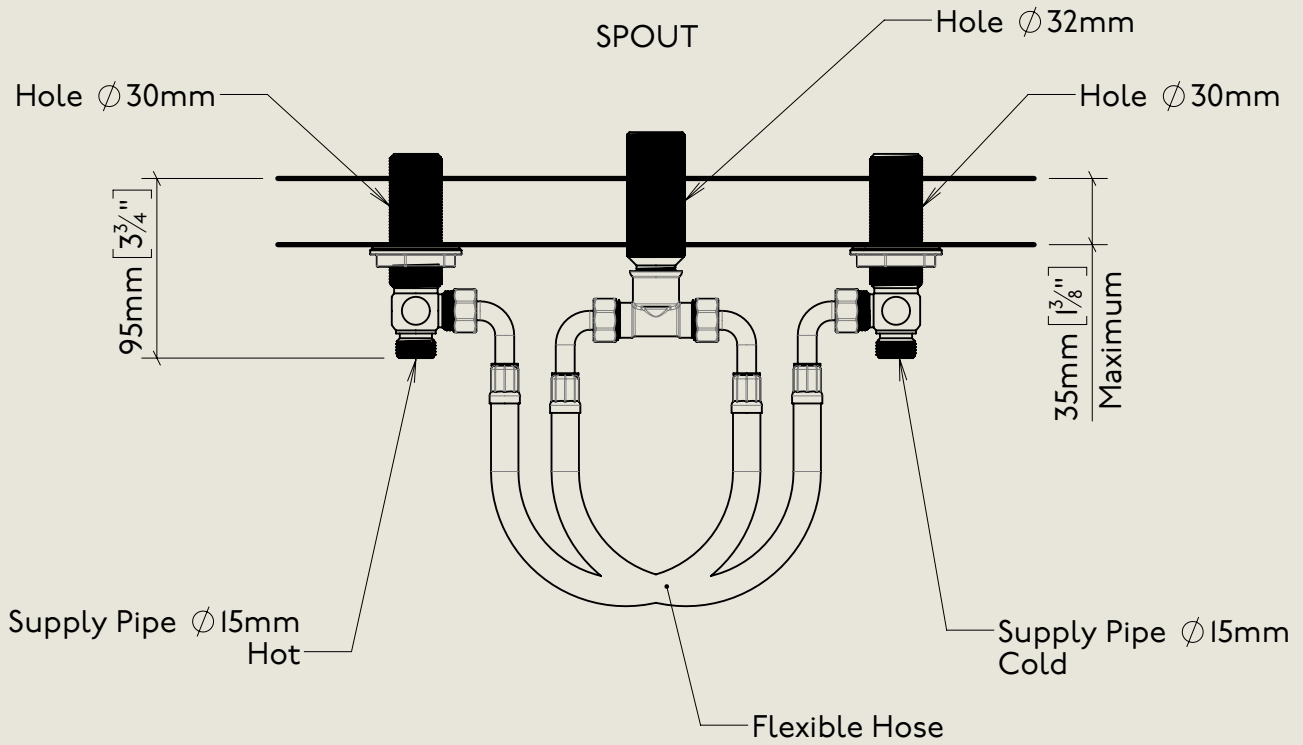

Model No.	Description	
RMLI020-1900	Regent Metal Lever I020, 1900's Style	Complete

BY APPOINTMENT TO  
HER MAJESTY QUEEN ELIZABETH II  
MANUFACTURE OF KITCHEN & BATHROOM TAPS & MIXERS  
BARBER WILSONS & CO. LTD  
LONDON

LONDON

BARBER WILSONS & CO

EST. 1905

American adapters fitted as standard when purchased via BW&Co USA

Model No.	Description	Fitting
1020	Below Counter	Fitting

BY APPOINTMENT TO  
HER MAJESTY QUEEN ELIZABETH II  
MANUFACTURE OF KITCHEN & BATHROOM TAPS & MIXERS  
BARBER WILSONS & CO. LTD  
LONDON

LONDON BARBER WILSONS & CO EST. 1905

American adapters fitted as standard when purchased via BW&Co USA

Model No.	Description	
RML1020-1900	Regent Metal Lever 1020, 1900's Style	Iso