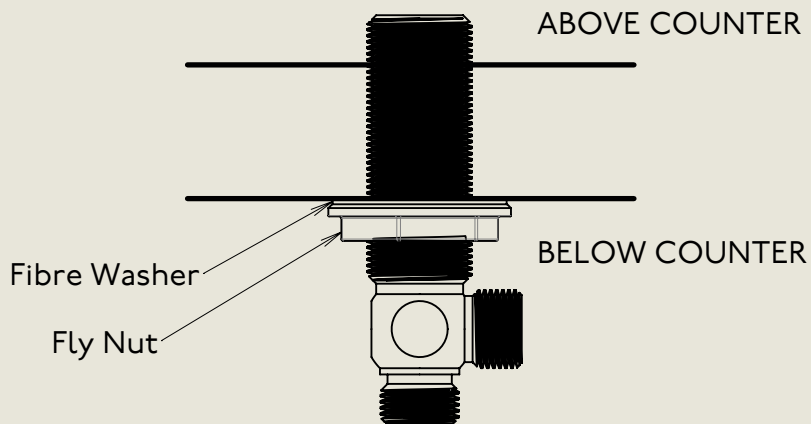

BY APPOINTMENT TO
HER MAJESTY QUEEN ELIZABETH II
MANUFACTURE OF KITCHEN & BATHROOM TAPS & MIXERS
BARBER WILSONS & CO. LTD
LONDON

LONDON **BARBER WILSONS & CO** EST. 1905

American adapters fitted as standard when purchased via BW&Co USA

Model No.	Description	Fitting
1020	Below Counter	Fitting

BY APPOINTMENT TO
HER MAJESTY QUEEN ELIZABETH II
MANUFACTURE OF KITCHEN & BATHROOM TAPS & MIXERS
BARBER WILSONS & CO. LTD
LONDON

LONDON BARBER WILSONS & CO EST. 1905

American adapters fitted as standard when purchased via BW&Co USA

Model No.	Description	
R1020-1900	Regent 1020, 1900's Style	Iso