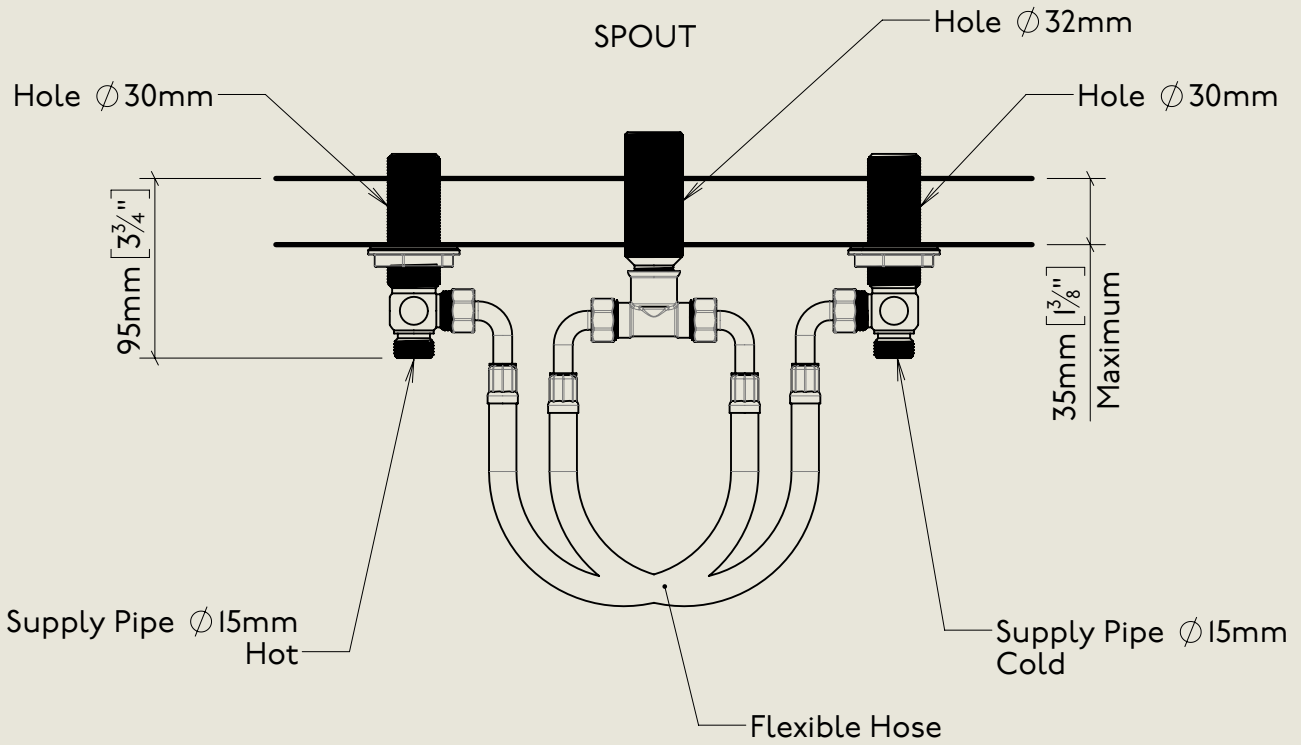

BY APPOINTMENT TO
HER MAJESTY QUEEN ELIZABETH II
MANUFACTURE OF KITCHEN & BATHROOM TAPS & MIXERS
BARBER WILSONS & CO. LTD
LONDON

LONDON **BARBER WILSONS & CO** EST. 1905

American adapters fitted as standard when purchased via BW&Co USA

Model No.	Description	Fitting
1020	Below Counter	Fitting

BY APPOINTMENT TO
HER MAJESTY QUEEN ELIZABETH II
MANUFACTURE OF KITCHEN & BATHROOM TAPS & MIXERS
BARBER WILSONS & CO. LTD
LONDON

LONDON BARBER WILSONS & CO EST. 1905

American adapters fitted as standard when purchased via BW&Co USA

Model No.	Description	
R1020-1900	Regent 1020, 1900's Style	Iso