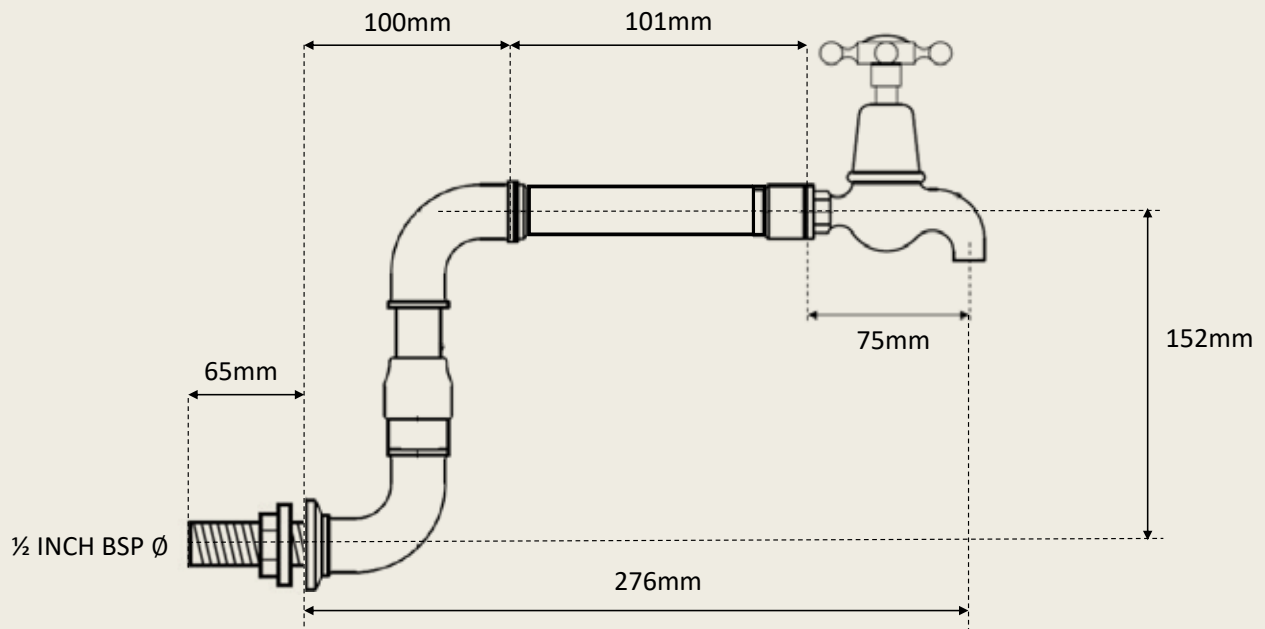

BY APPOINTMENT TO
HER MAJESTY QUEEN ELIZABETH II
MANUFACTURER OF KITCHEN & BATHROOM TAPS & MIXERS
BARBER WILSONS & CO. LTD.
LONDON

LONDON

BARBER WILSONS & CO

EST. 1905

Model No. RML260-PF-I900
Image shows I900 headworks and capstan head

Internals Standard 3/4 ceramic cartridge
Optional compression cartridge available

MADE IN LONDON

BW
& CO

info@barberwilsons.co.uk
+44 (0) 20 8888 3461

Barber Wilsons & Co Ltd, Crawley Road, London N22 6AH
REG. OFFICE. AS ABOVE · REG. NO. 100285 ENGLAND