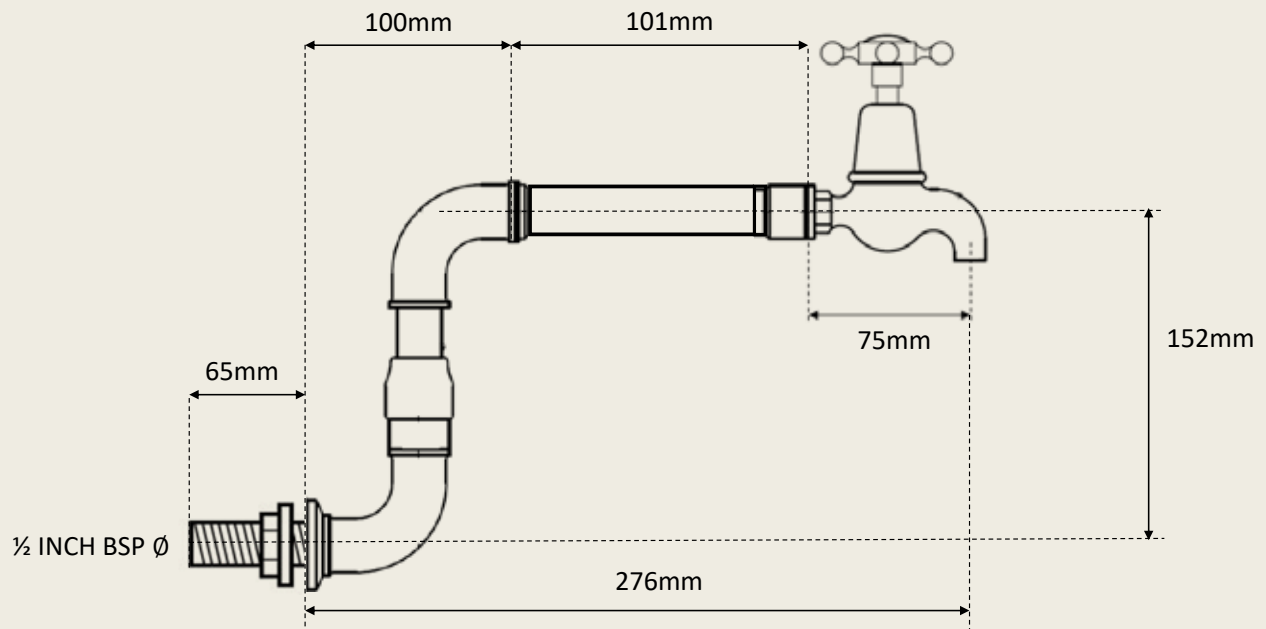

BY APPOINTMENT TO  
HER MAJESTY QUEEN ELIZABETH II  
MANUFACTURER OF KITCHEN & BATHROOM TAPS & MIXERS  
BARBER WILSONS & CO. LTD.  
LONDON

LONDON

BARBER WILSONS & CO

EST. 1905

**Model No.** RML260-PF-I890  
Image shows I900 headworks and capstan head

**Internals** Standard 3/4 ceramic cartridge  
Optional compression cartridge available

MADE IN LONDON

info@barberwilsons.co.uk  
+44 (0) 20 8888 3461

Barber Wilsons & Co Ltd, Crawley Road, London N22 6AH  
REG. OFFICE. AS ABOVE · REG. NO. 100285 ENGLAND