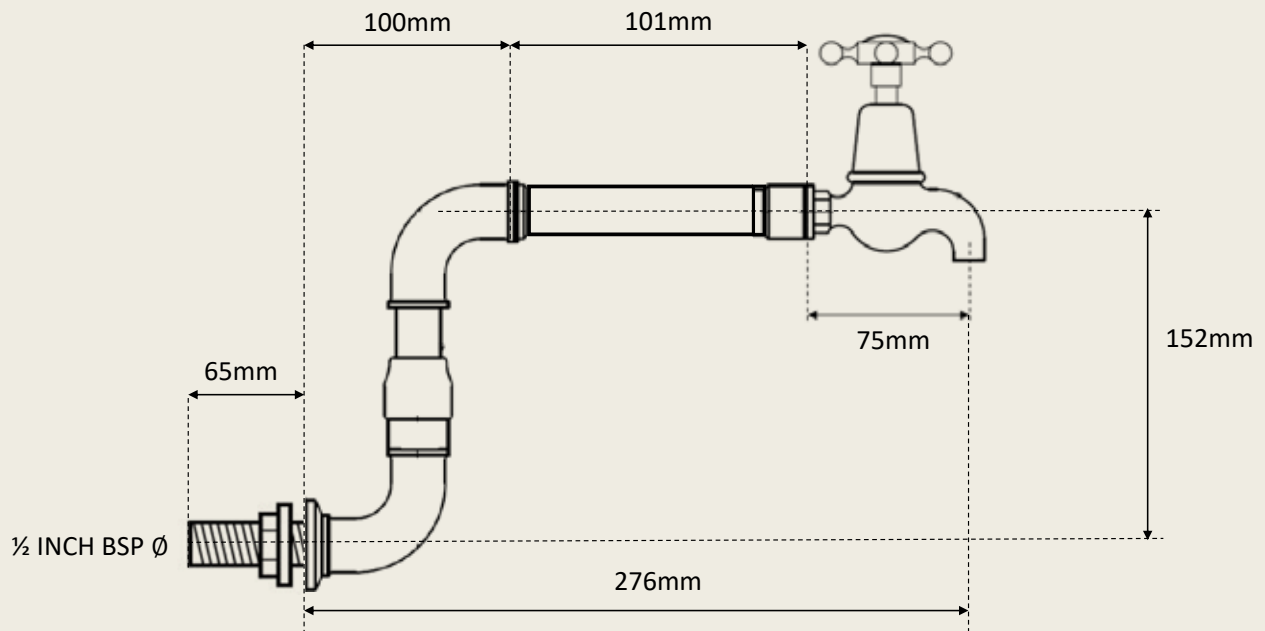

BY APPOINTMENT TO
HER MAJESTY QUEEN ELIZABETH II
MANUFACTURER OF KITCHEN & BATHROOM TAPS & MIXERS
BARBER WILSONS & CO. LTD.
LONDON

LONDON

BARBER WILSONS & CO

EST. 1905

Model No. R260-PF-I890
Image shows I900 headworks

Internals Standard 3/4 ceramic cartridge
Optional compression cartridge available

MADE IN LONDON

info@barberwilsons.co.uk
+44 (0) 20 8888 3461

Barber Wilsons & Co Ltd, Crawley Road, London N22 6AH
REG. OFFICE. AS ABOVE · REG. NO. 100285 ENGLAND

BARBERWILSONS.COM