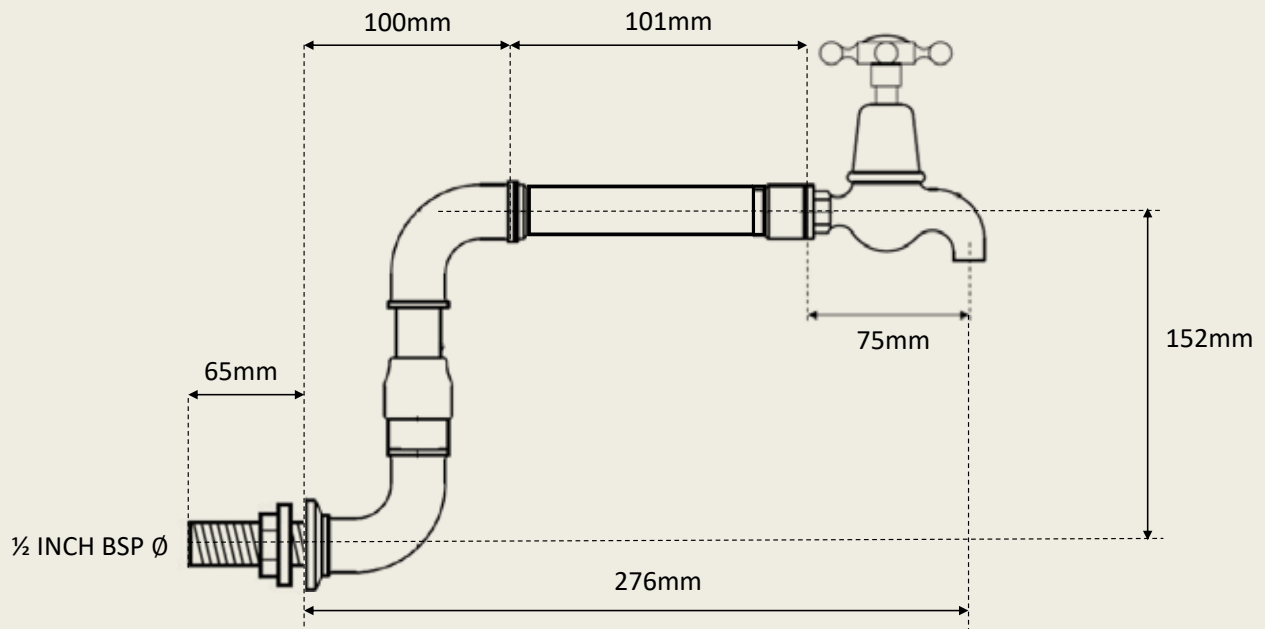

BARBERWILSONS.COM

BY APPOINTMENT TO
HER MAJESTY QUEEN ELIZABETH II
MANUFACTURER OF KITCHEN & BATHROOM TAPS & MIXERS
BARBER WILSONS & CO. LTD.
LONDON

LONDON

BARBER WILSONS & CO

EST. 1905

Model No. RCL260-PF-I890
Image shows I900 headworks and capstan head