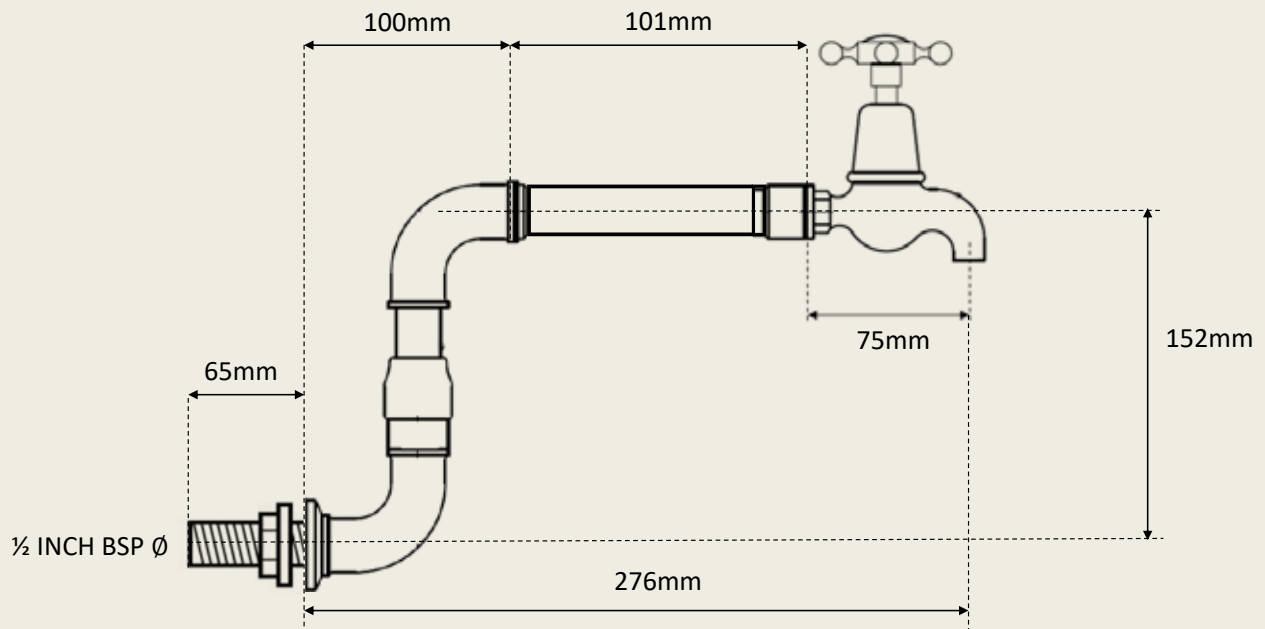

BY APPOINTMENT TO
HER MAJESTY QUEEN ELIZABETH II
MANUFACTURER OF KITCHEN & BATHROOM TAPS & MIXERS
BARBER WILSONS & CO. LTD.
LONDON

LONDON

BARBER WILSONS & CO

EST. 1905

Model No. RML260-PF-I900
Image shows I900 headworks and capstan head

Internals Standard 3/4 ceramic cartridge
Optional compression cartridge available

MADE IN LONDON

BW
& CO

info@barberwilsons.co.uk
+44 (0) 20 8888 3461

Barber Wilsons & Co Ltd, Crawley Road, London N22 6AH
REG. OFFICE. AS ABOVE · REG. NO. 100285 ENGLAND

BARBERWILSONS.COM