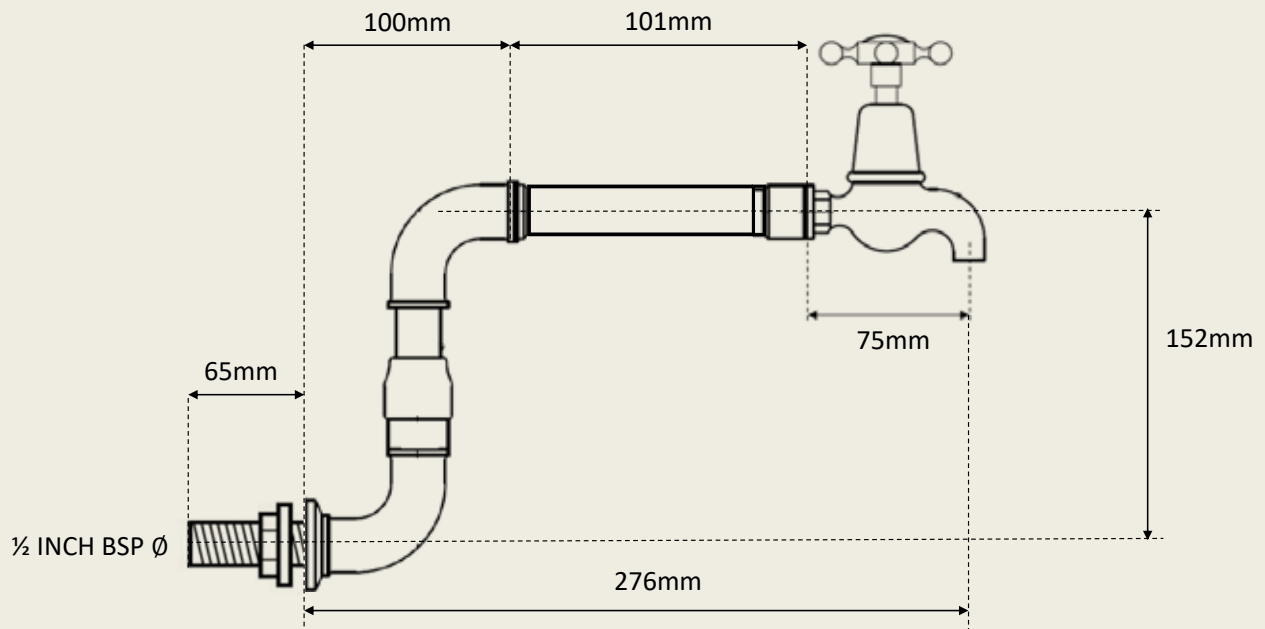

BY APPOINTMENT TO
HER MAJESTY QUEEN ELIZABETH II
MANUFACTURER OF KITCHEN & BATHROOM TAPS & MIXERS
BARBER WILSONS & CO. LTD.
LONDON

LONDON

BARBER WILSONS & CO

EST. 1905

Model No. R260-PF-I900
Image shows I900 headworks

Internals Standard 3/4 ceramic cartridge
Optional compression cartridge available

MADE IN LONDON

info@barberwilsons.co.uk
+44 (0) 20 8888 3461

Barber Wilsons & Co Ltd, Crawley Road, London N22 6AH
REG. OFFICE. AS ABOVE · REG. NO. 100285 ENGLAND

BARBERWILSONS.COM