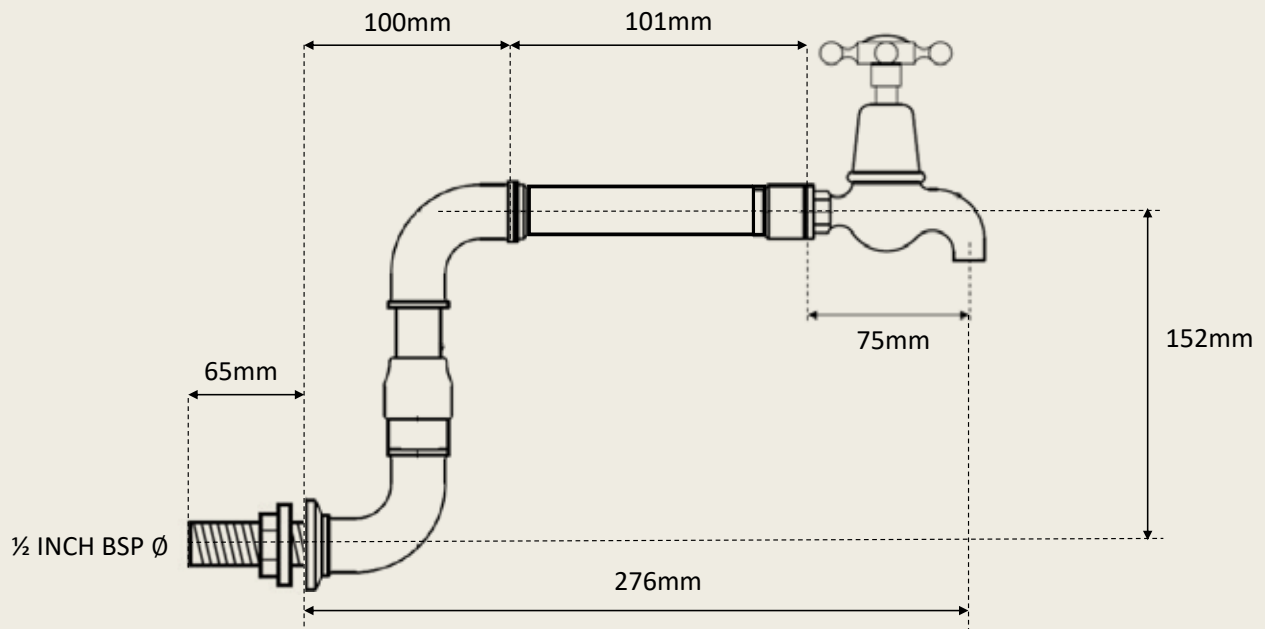

BARBERWILSONS.COM

BY APPOINTMENT TO
HER MAJESTY QUEEN ELIZABETH II
MANUFACTURER OF KITCHEN & BATHROOM TAPS & MIXERS
BARBER WILSONS & CO. LTD.
LONDON

LONDON

BARBER WILSONS & CO

EST. 1905

Model No. RCL260-PF-I900
Image shows I900 headworks and capstan head