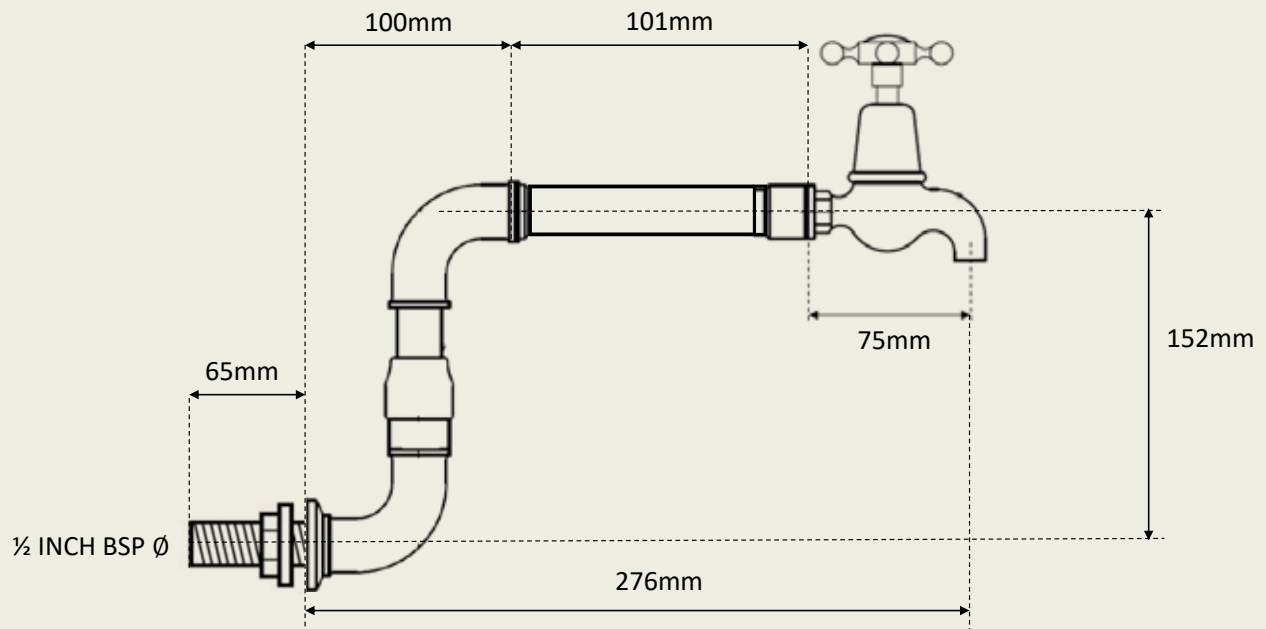

BARBERWILSONS.COM

BY APPOINTMENT TO
HER MAJESTY QUEEN ELIZABETH II
MANUFACTURER OF KITCHEN & BATHROOM TAPS & MIXERS
BARBER WILSONS & CO. LTD.
LONDON

LONDON

BARBER WILSONS & CO

EST. 1905

Model No. RML260-PF-I890
Image shows I900 headworks and capstan head