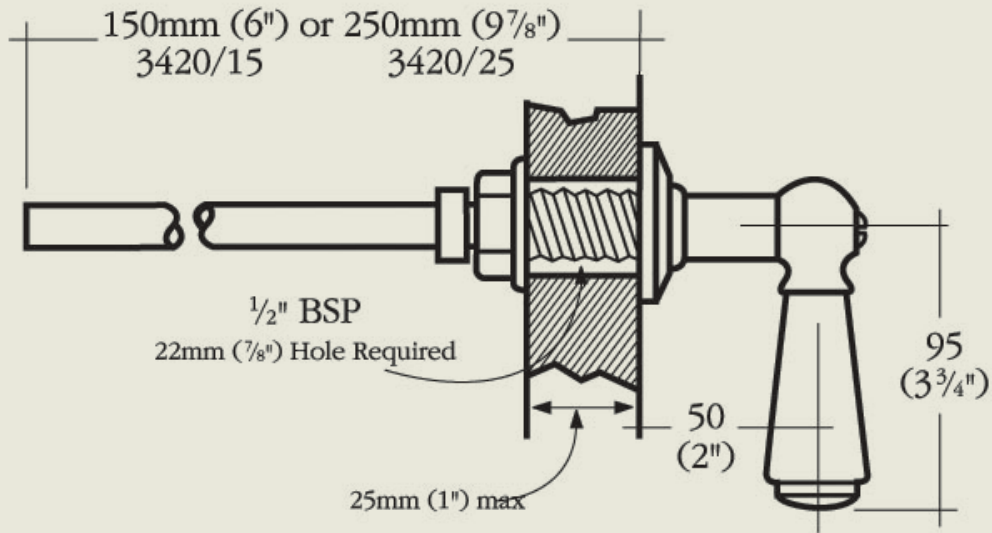

BY APPOINTMENT TO
HER MAJESTY QUEEN ELIZABETH II
MANUFACTURER OF KITCHEN & BATHROOM TAPS & MIXERS
BARBER WILSONS & CO. LTD.
LONDON

LONDON

BARBER WILSONS & CO

EST. 1905

Model No. RMLTT3420-EX 250mm

Internals