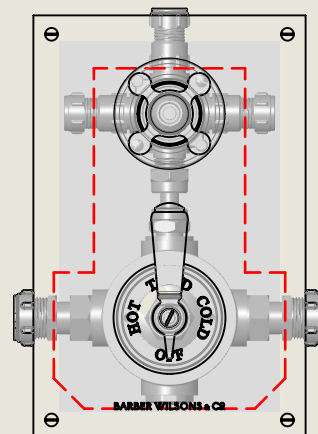

Maximum

98mm [3<sup>7</sup>/<sub>8</sub>"

Minimum

180mm [7<sup>1</sup>/<sub>8</sub>"

280mm [11"

American adapters fitted as standard when purchased via BW&Co USA

Model No.	Description	
RPS53C3D	Regent PS53C3D	Complete

BY APPOINTMENT TO  
HER MAJESTY QUEEN ELIZABETH II  
MANUFACTURE OF KITCHEN & BATHROOM TAPS & MIXERS  
BARBER WILSONS & CO. LTD  
LONDON

LONDON

BARBER WILSONS & CO

EST. 1905

118mm [4<sup>5</sup>/<sub>8</sub>"

Maximum

98mm [3<sup>7</sup>/<sub>8</sub>"

Minimum

51mm [2"

20mm [3/4"

Tolerance

135mm [5<sup>3</sup>/<sub>8</sub>"

Supply pipe  $\phi$  22mm  
Cold

Outlet pipe  $\phi$  15mm

Outlet pipe  
 $\phi$  15mm

Outlet pipe  
 $\phi$  15mm

Supply pipe  $\phi$  22mm  
Hot

Minimum 6 inches to allow access to  
remove valve for service/maintenance

Water pressure testing screw  
(First Fix only)