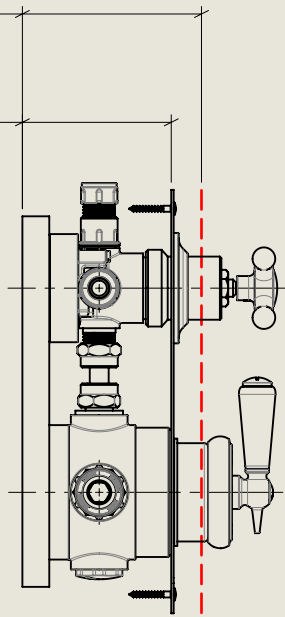

BY APPOINTMENT TO  
HER MAJESTY QUEEN ELIZABETH II  
MANUFACTURE OF KITCHEN & BATHROOM TAPS & MIXERS  
BARBER WILSONS & CO. LTD  
LONDON

LONDON **BARBER WILSONS & CO** EST. 1905

118mm [4<sup>5</sup>/<sub>8</sub>"

Maximum

98mm [3<sup>7</sup>/<sub>8</sub>"

Minimum

180mm [7<sup>1</sup>/<sub>8</sub>"

280mm [11"

American adapters fitted as standard when purchased via BW&Co USA

Model No.	Description	
RPS53C3D	Regent PS53C3D	Complete

Maximum

98mm [3<sup>7</sup>/<sub>8</sub>"

Minimum

51mm [2"

20mm [3/4"

Tolerance

135mm [5<sup>3</sup>/<sub>8</sub>"

Supply pipe  $\phi$  22mm  
Cold

Outlet pipe  $\phi$  15mm

Outlet pipe  
 $\phi$  15mm

Outlet pipe  
 $\phi$  15mm

Supply pipe  $\phi$  22mm  
Hot

Minimum 6 inches to allow access to  
remove valve for service/maintenance

Water pressure testing screw  
(First Fix only)