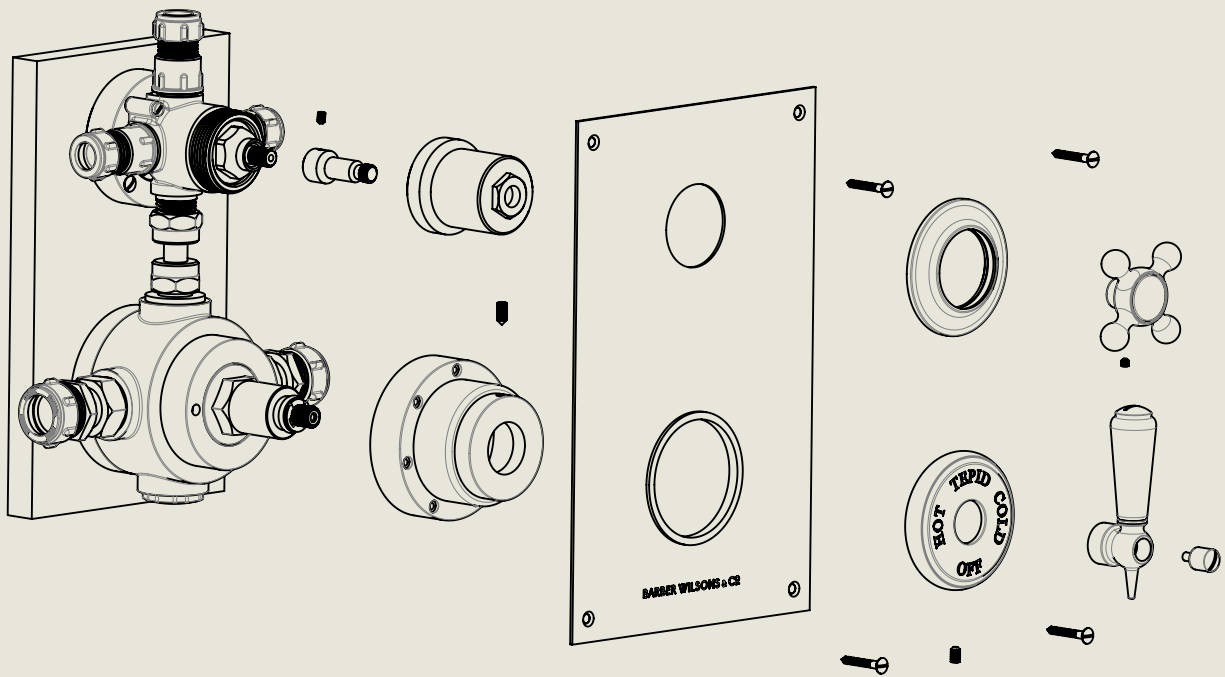

Outlet pipe  $\phi$  15mm

Outlet pipe  
 $\phi$  15mm

Outlet pipe  
 $\phi$  15mm

Supply pipe  $\phi$  22mm  
Hot

Minimum 6 inches to allow access to  
remove valve for service/maintenance

Water pressure testing screw  
(First Fix only)

American adapters fitted as standard when purchased via BW&Co USA

Model No.

RPS53C3D

Description

Regent PS53C3D

First Fix

BY APPOINTMENT TO  
HER MAJESTY QUEEN ELIZABETH II  
MANUFACTURE OF KITCHEN & BATHROOM TAPS & MIXERS  
BARBER WILSONS & CO. LTD  
LONDON

LONDON **BARBER WILSONS & CO** EST. 1905

American adapters fitted as standard when purchased via BW&Co USA

<p>Model No.  RPS53C3D</p>	<p>Description  Regent PS53C3D</p>	<p>Second Fix</p>
------------------------------------	--	-------------------