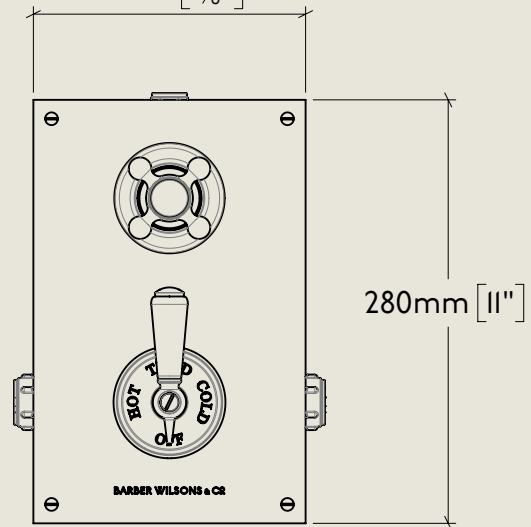

Maximum

98mm [3<sup>7</sup>/<sub>8</sub>"

Minimum

180mm [7<sup>1</sup>/<sub>8</sub>"

280mm [11"

American adapters fitted as standard when purchased via BW&Co USA

Model No.	Description	
RPS53C3D	Regent PS53C3D	Complete

Maximum

98mm [3<sup>7</sup>/<sub>8</sub>"

Minimum

51mm [2"

20mm [3/4"

Tolerance

135mm [5<sup>3</sup>/<sub>8</sub>"

Supply pipe  $\phi$  22mm  
Cold

Outlet pipe  $\phi$  15mm

Outlet pipe  
 $\phi$  15mm

Outlet pipe  
 $\phi$  15mm

Supply pipe  $\phi$  22mm  
Hot

Minimum 6 inches to allow access to  
remove valve for service/maintenance

Water pressure testing screw  
(First Fix only)