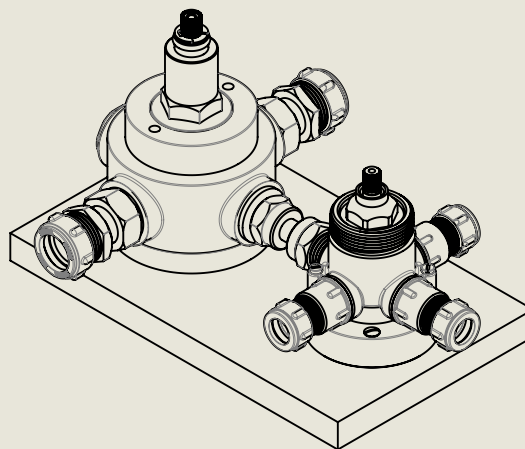

Maximum

98mm [3<sup>7</sup>/<sub>8</sub>"

Minimum

51mm [2"

20mm [3/4"

Tolerance

135mm [5<sup>3</sup>/<sub>8</sub>"

Supply pipe  $\phi$  22mm  
Cold

Outlet pipe  $\phi$  15mm

Outlet pipe  
 $\phi$  15mm

Outlet pipe  
 $\phi$  15mm

Supply pipe  $\phi$  22mm  
Hot

Minimum 6 inches to allow access to  
remove valve for service/maintenance

Water pressure testing screw  
(First Fix only)

American adapters fitted as standard when purchased via BW&Co USA

Model No.

RPS53C3D

Description

Regent PS53C3D

First Fix

BY APPOINTMENT TO  
HER MAJESTY QUEEN ELIZABETH II  
MANUFACTURE OF KITCHEN & BATHROOM TAPS & MIXERS  
BARBER WILSONS & CO. LTD  
LONDON