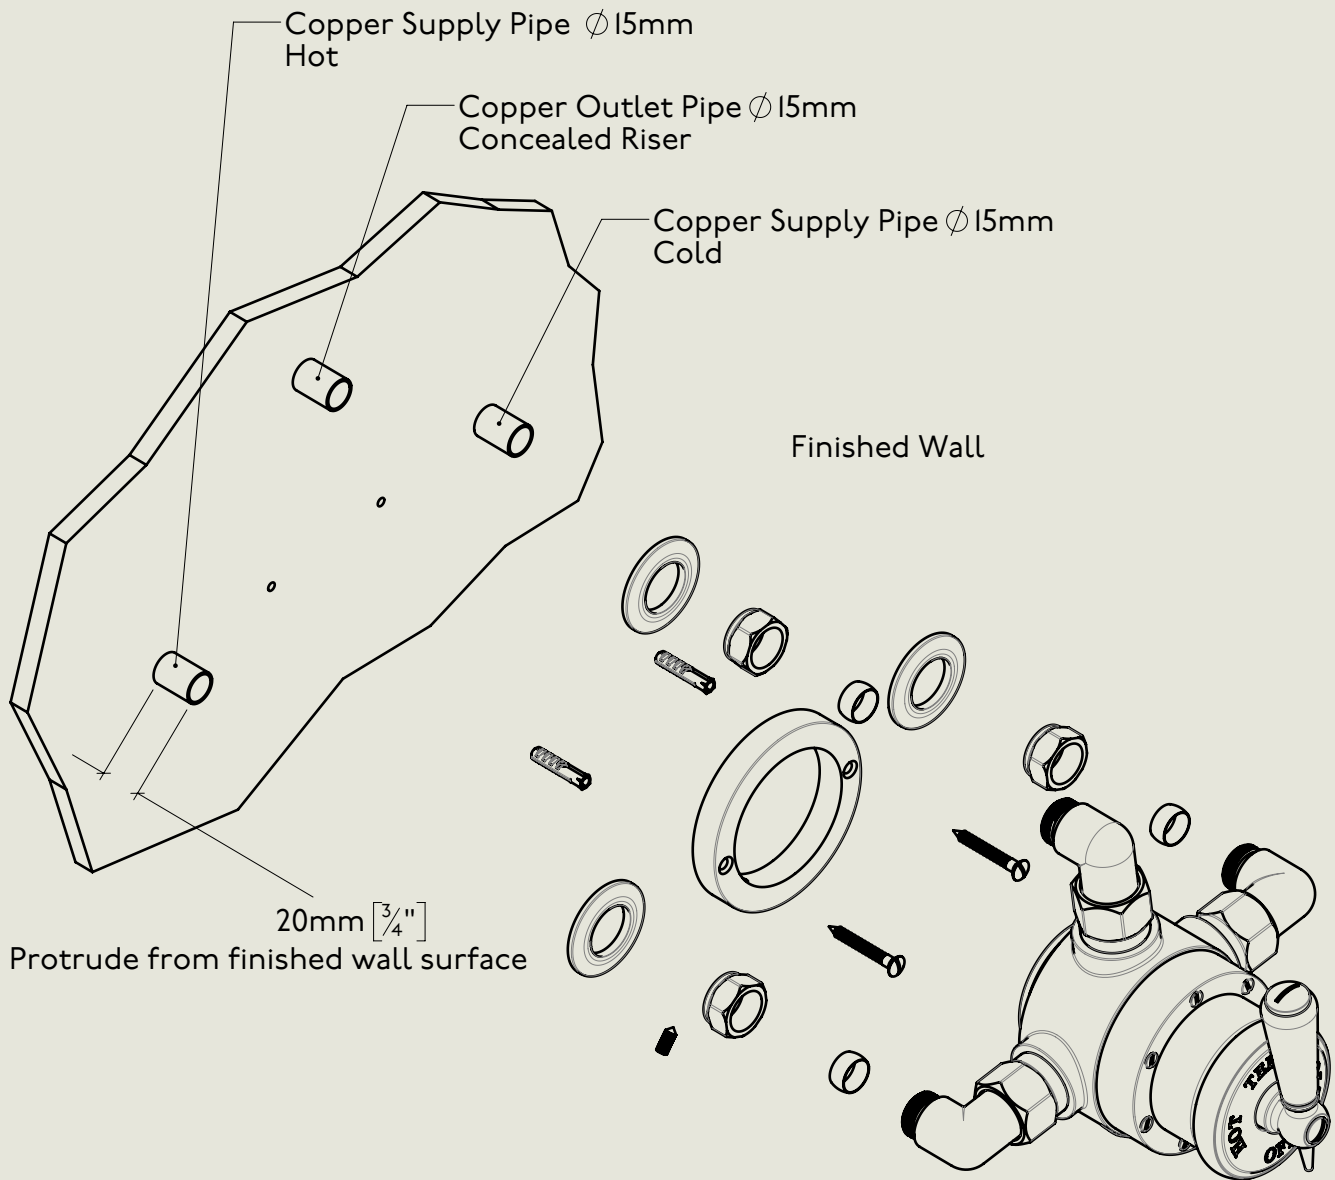

BY APPOINTMENT TO  
HER MAJESTY QUEEN ELIZABETH II  
MANUFACTURE OF KITCHEN & BATHROOM TAPS & MIXERS  
BARBER WILSONS & CO. LTD  
LONDON

LONDON

BARBER WILSONS & CO

EST. 1905

American adapters fitted as standard when purchased via BW&Co USA

Model No.	Description	
RMLPS53CU3	Regent Metal Lever PS53CU3, Exposed Copper Union	Complete

BY APPOINTMENT TO  
HER MAJESTY QUEEN ELIZABETH II  
MANUFACTURE OF KITCHEN & BATHROOM TAPS & MIXERS  
BARBER WILSONS & CO. LTD  
LONDON

LONDON **BARBER WILSONS & CO** EST. 1905

American adapters fitted as standard when purchased via BW&Co USA

Model No.	Description	
RMLPS53CU3	Regent Metal Lever PS53CU3, Exposed Copper Union	First Fix

BY APPOINTMENT TO  
HER MAJESTY QUEEN ELIZABETH II  
MANUFACTURE OF KITCHEN & BATHROOM TAPS & MIXERS  
BARBER WILSONS & CO. LTD  
LONDON

LONDON

BARBER WILSONS & CO

EST. 1905

American adapters fitted as standard when purchased via BW&Co USA

Model No.

RMLPS53CU3

Description

Regent Metal Lever PS53CU3,  
Exposed Copper Union