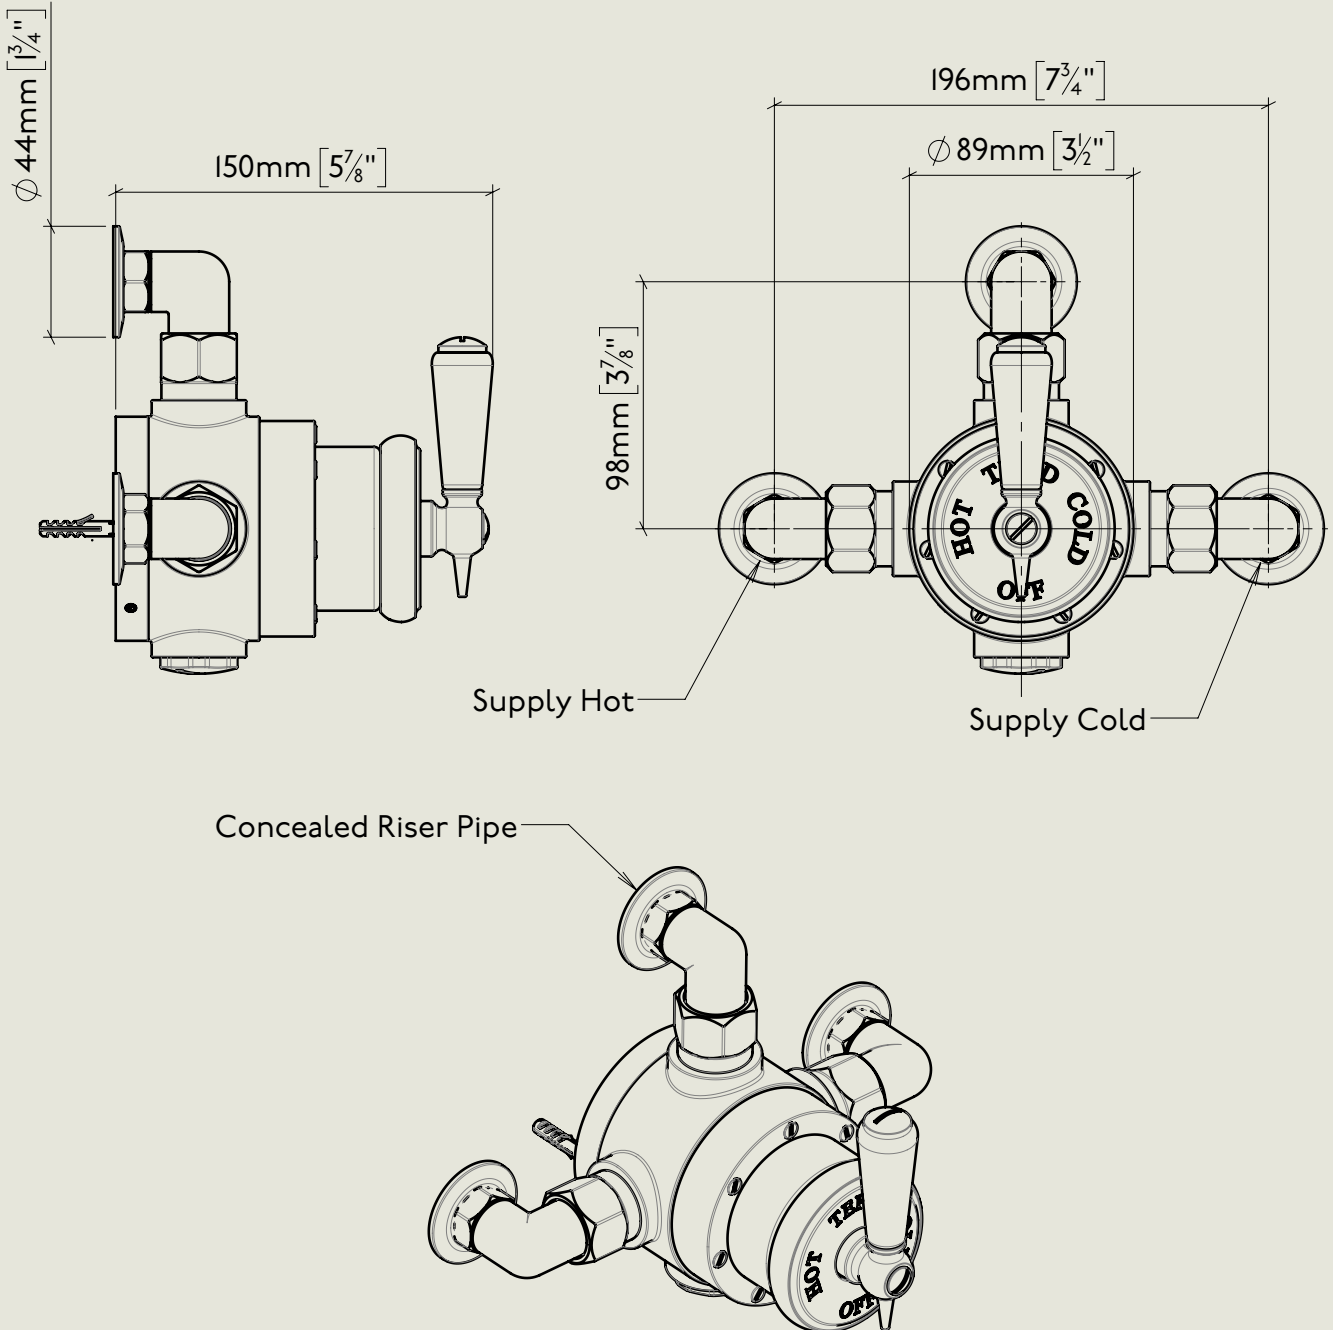

BY APPOINTMENT TO  
HER MAJESTY QUEEN ELIZABETH II  
MANUFACTURE OF KITCHEN & BATHROOM TAPS & MIXERS  
BARBER WILSONS & CO. LTD  
LONDON

LONDON

BARBER WILSONS & CO

EST. 1905

American adapters fitted as standard when purchased via BW&Co USA

Model No.	Description	
RMLPS53CU3	Regent Metal Lever PS53CU3, Exposed Copper Union	Complete

BY APPOINTMENT TO  
HER MAJESTY QUEEN ELIZABETH II  
MANUFACTURE OF KITCHEN & BATHROOM TAPS & MIXERS  
BARBER WILSONS & CO. LTD  
LONDON

LONDON **BARBER WILSONS & CO** EST. 1905

American adapters fitted as standard when purchased via BW&Co USA

Model No.	Description	
RMLPS53CU3	Regent Metal Lever PS53CU3, Exposed Copper Union	First Fix

BY APPOINTMENT TO  
HER MAJESTY QUEEN ELIZABETH II  
MANUFACTURE OF KITCHEN & BATHROOM TAPS & MIXERS  
BARBER WILSONS & CO. LTD  
LONDON

LONDON

BARBER WILSONS & CO

EST. 1905

American adapters fitted as standard when purchased via BW&Co USA

Model No.

RMLPS53CU3

Description

Regent Metal Lever PS53CU3,  
Exposed Copper Union