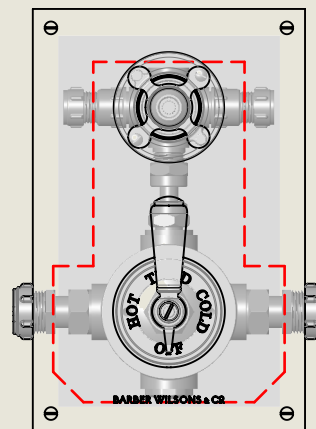

BY APPOINTMENT TO
HER MAJESTY QUEEN ELIZABETH II
MANUFACTURE OF KITCHEN & BATHROOM TAPS & MIXERS
BARBER WILSONS & CO. LTD
LONDON

LONDON **BARBER WILSONS & CO** EST. 1905

118mm [4⁵/₈"

Maximum

98mm [3⁷/₈"

Minimum

180mm [7¹/₈"

280mm [11"

American adapters fitted as standard when purchased via BW&Co USA

Model No.	Description	
RMLPS53C2D	Regent Metal Leaver PS53C2D	Complete

BY APPOINTMENT TO
HER MAJESTY QUEEN ELIZABETH II
MANUFACTURE OF KITCHEN & BATHROOM TAPS & MIXERS
BARBER WILSONS & CO. LTD
LONDON

LONDON

BARBER WILSONS & CO

EST. 1905

American adapters fitted as standard when purchased via BW&Co USA

Model No.	Description	
RMLPS53C2D	Regent Metal Lever PS53C2D	First Fix

BY APPOINTMENT TO
HER MAJESTY QUEEN ELIZABETH II
MANUFACTURE OF KITCHEN & BATHROOM TAPS & MIXERS
BARBER WILSONS & CO. LTD
LONDON

LONDON **BARBER WILSONS & CO** EST. 1905

American adapters fitted as standard when purchased via BW&Co USA

Model No.	Description	
RMLPS53C2D	Regent Metal Lever PS53C2D	Second Fix