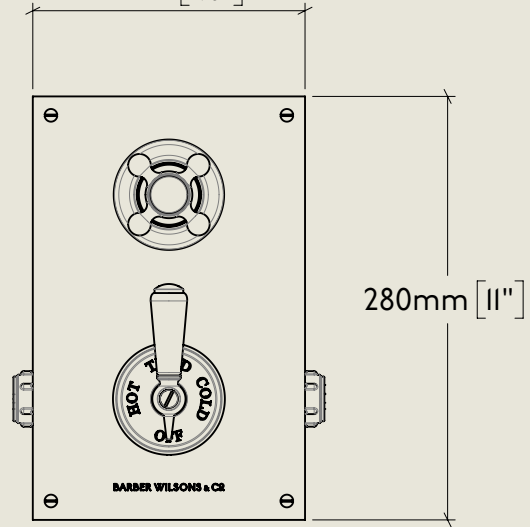

BY APPOINTMENT TO
HER MAJESTY QUEEN ELIZABETH II
MANUFACTURE OF KITCHEN & BATHROOM TAPS & MIXERS
BARBER WILSONS & CO. LTD
LONDON

LONDON **BARBER WILSONS & CO** EST. 1905

118mm [4⁵/₈"

Maximum

98mm [3⁷/₈"

Minimum

180mm [7¹/₈"

280mm [11"

American adapters fitted as standard when purchased via BW&Co USA

Model No.	Description	
RMLPS53C2D	Regent Metal Leaver PS53C2D	Complete

BY APPOINTMENT TO
HER MAJESTY QUEEN ELIZABETH II
MANUFACTURE OF KITCHEN & BATHROOM TAPS & MIXERS
BARBER WILSONS & CO. LTD
LONDON

LONDON

BARBER WILSONS & CO

EST. 1905

American adapters fitted as standard when purchased via BW&Co USA

Model No.	Description	
RMLPS53C2D	Regent Metal Lever PS53C2D	First Fix

BY APPOINTMENT TO
HER MAJESTY QUEEN ELIZABETH II
MANUFACTURE OF KITCHEN & BATHROOM TAPS & MIXERS
BARBER WILSONS & CO. LTD
LONDON

LONDON **BARBER WILSONS & CO** EST. 1905

American adapters fitted as standard when purchased via BW&Co USA

Model No.	Description	
RMLPS53C2D	Regent Metal Lever PS53C2D	Second Fix