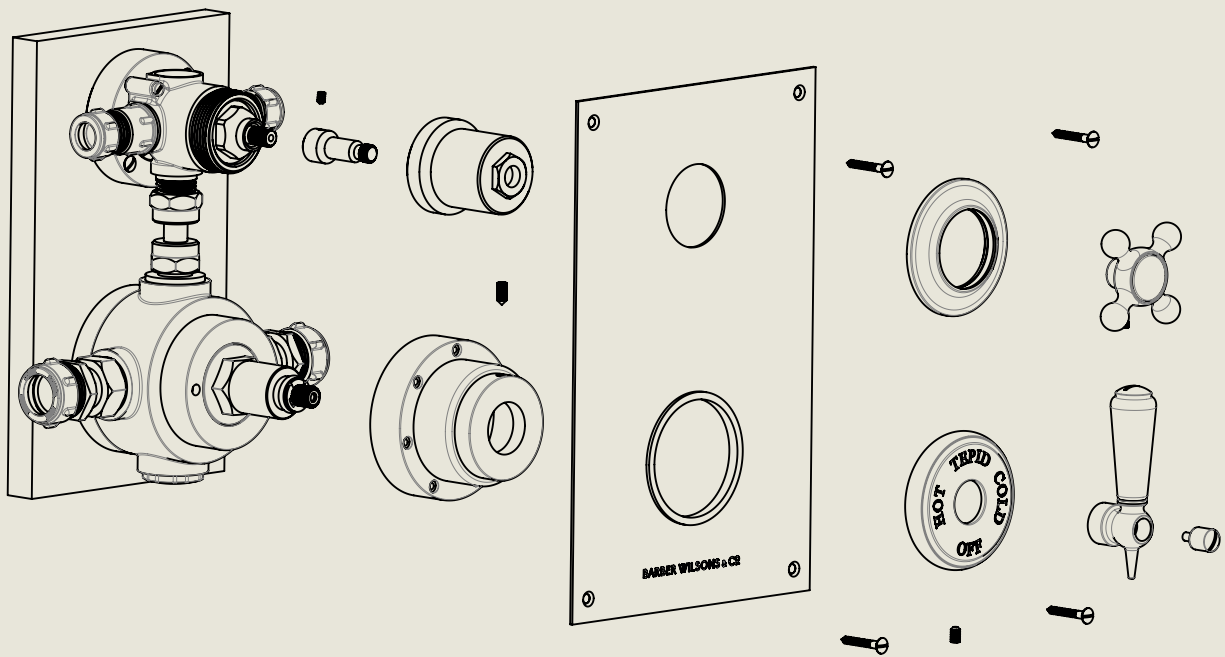

180mm [7¹/₈"

280mm [11"

American adapters fitted as standard when purchased via BW&Co USA

Model No.	Description	
RMLPS53C2D	Regent Metal Leaver PS53C2D	Complete

BY APPOINTMENT TO
HER MAJESTY QUEEN ELIZABETH II
MANUFACTURE OF KITCHEN & BATHROOM TAPS & MIXERS
BARBER WILSONS & CO. LTD
LONDON

LONDON

BARBER WILSONS & CO

EST. 1905

American adapters fitted as standard when purchased via BW&Co USA

Model No.	Description	
RMLPS53C2D	Regent Metal Lever PS53C2D	First Fix

BY APPOINTMENT TO
HER MAJESTY QUEEN ELIZABETH II
MANUFACTURE OF KITCHEN & BATHROOM TAPS & MIXERS
BARBER WILSONS & CO. LTD
LONDON

LONDON **BARBER WILSONS & CO** EST. 1905

American adapters fitted as standard when purchased via BW&Co USA

Model No.	Description	
RMLPS53C2D	Regent Metal Lever PS53C2D	Second Fix