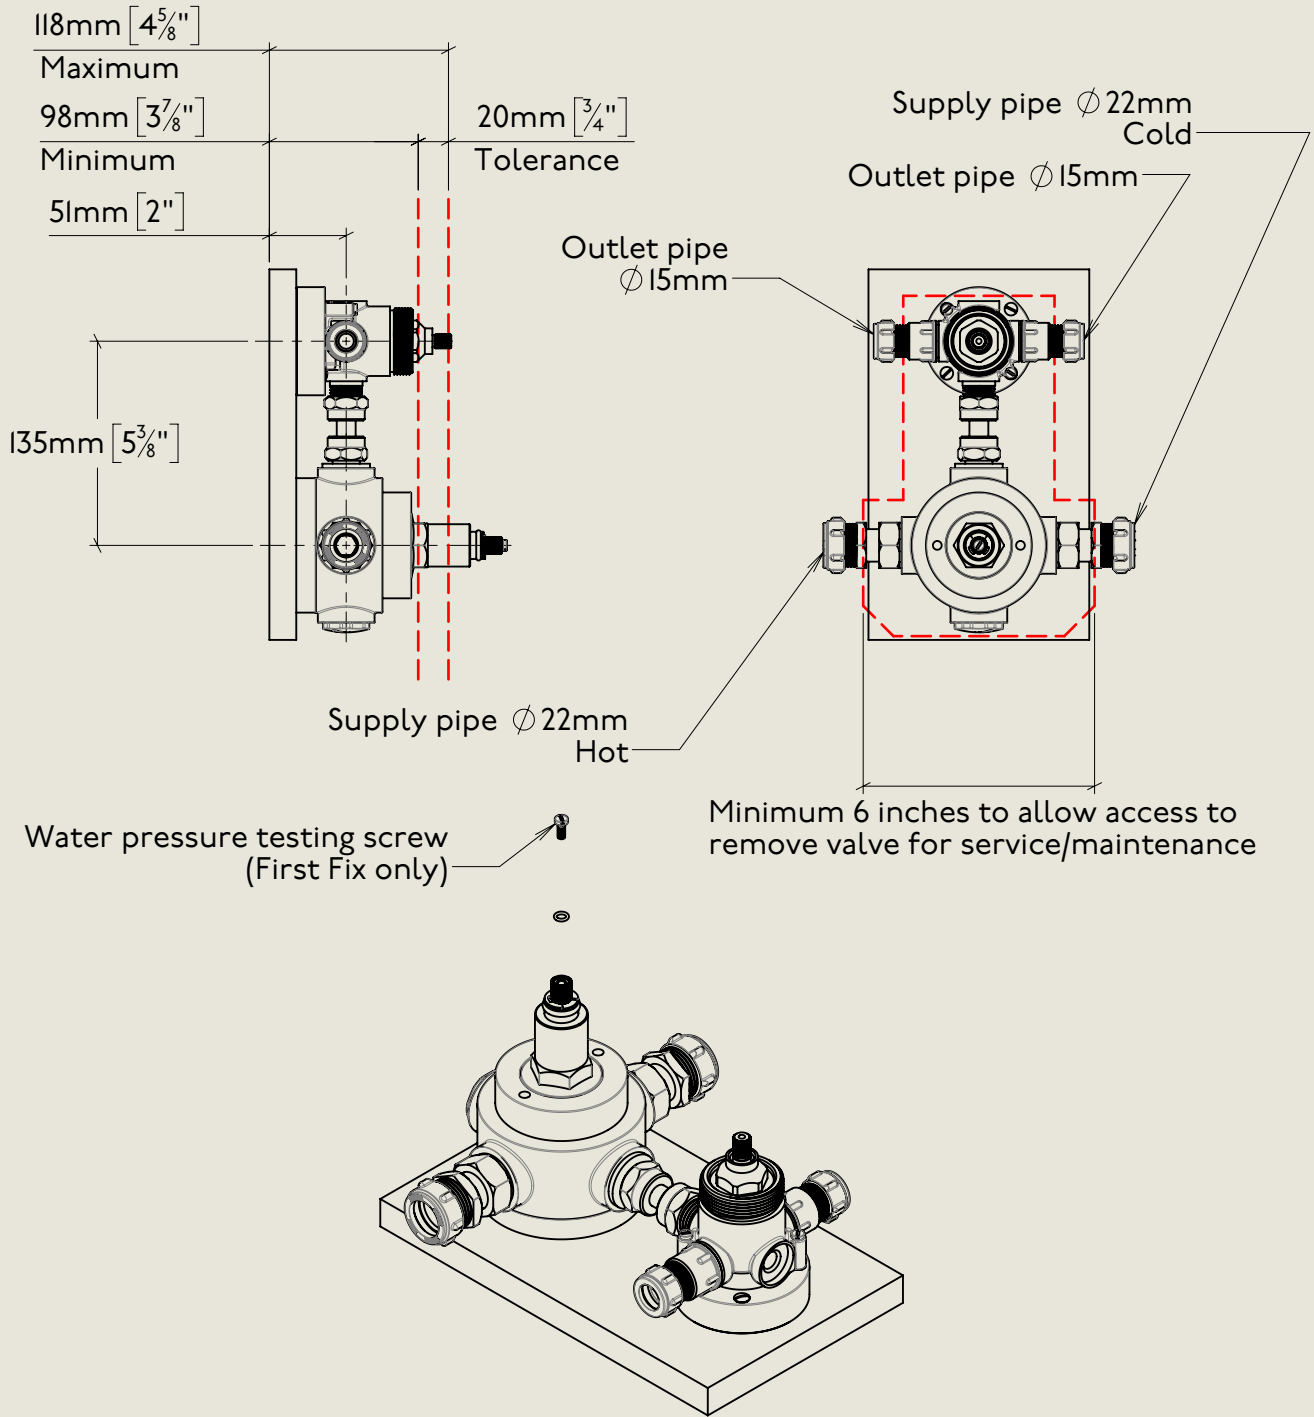

BY APPOINTMENT TO
HER MAJESTY QUEEN ELIZABETH II
MANUFACTURE OF KITCHEN & BATHROOM TAPS & MIXERS
BARBER WILSONS & CO. LTD
LONDON

LONDON **BARBER WILSONS & CO** EST. 1905

118mm [4⁵/₈"

Maximum

98mm [3⁷/₈"

Minimum

180mm [7¹/₈"

280mm [11"

American adapters fitted as standard when purchased via BW&Co USA

Model No.	Description	
RMLPS53C2D	Regent Metal Leaver PS53C2D	Complete

BY APPOINTMENT TO
HER MAJESTY QUEEN ELIZABETH II
MANUFACTURE OF KITCHEN & BATHROOM TAPS & MIXERS
BARBER WILSONS & CO. LTD
LONDON

LONDON

BARBER WILSONS & CO

EST. 1905

American adapters fitted as standard when purchased via BW&Co USA

Model No.	Description	
RMLPS53C2D	Regent Metal Lever PS53C2D	First Fix

BY APPOINTMENT TO
HER MAJESTY QUEEN ELIZABETH II
MANUFACTURE OF KITCHEN & BATHROOM TAPS & MIXERS
BARBER WILSONS & CO. LTD
LONDON

LONDON **BARBER WILSONS & CO** EST. 1905

American adapters fitted as standard when purchased via BW&Co USA

Model No.	Description	
RMLPS53C2D	Regent Metal Lever PS53C2D	Second Fix