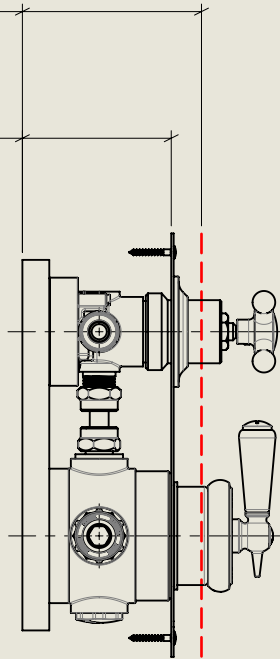

BY APPOINTMENT TO
HER MAJESTY QUEEN ELIZABETH II
MANUFACTURE OF KITCHEN & BATHROOM TAPS & MIXERS
BARBER WILSONS & CO. LTD
LONDON

LONDON **BARBER WILSONS & CO** EST. 1905

118mm [4⁵/₈"

Maximum

98mm [3⁷/₈"

Minimum

180mm [7¹/₈"

280mm [11"

American adapters fitted as standard when purchased via BW&Co USA

Model No.	Description	
RMLPS53C2D	Regent Metal Leaver PS53C2D	Complete

BY APPOINTMENT TO
HER MAJESTY QUEEN ELIZABETH II
MANUFACTURE OF KITCHEN & BATHROOM TAPS & MIXERS
BARBER WILSONS & CO. LTD
LONDON

LONDON

BARBER WILSONS & CO

EST. 1905

American adapters fitted as standard when purchased via BW&Co USA

Model No.	Description	
RMLPS53C2D	Regent Metal Lever PS53C2D	First Fix

BY APPOINTMENT TO
HER MAJESTY QUEEN ELIZABETH II
MANUFACTURE OF KITCHEN & BATHROOM TAPS & MIXERS
BARBER WILSONS & CO. LTD
LONDON

LONDON **BARBER WILSONS & CO** EST. 1905

American adapters fitted as standard when purchased via BW&Co USA

Model No.	Description	
RMLPS53C2D	Regent Metal Lever PS53C2D	Second Fix