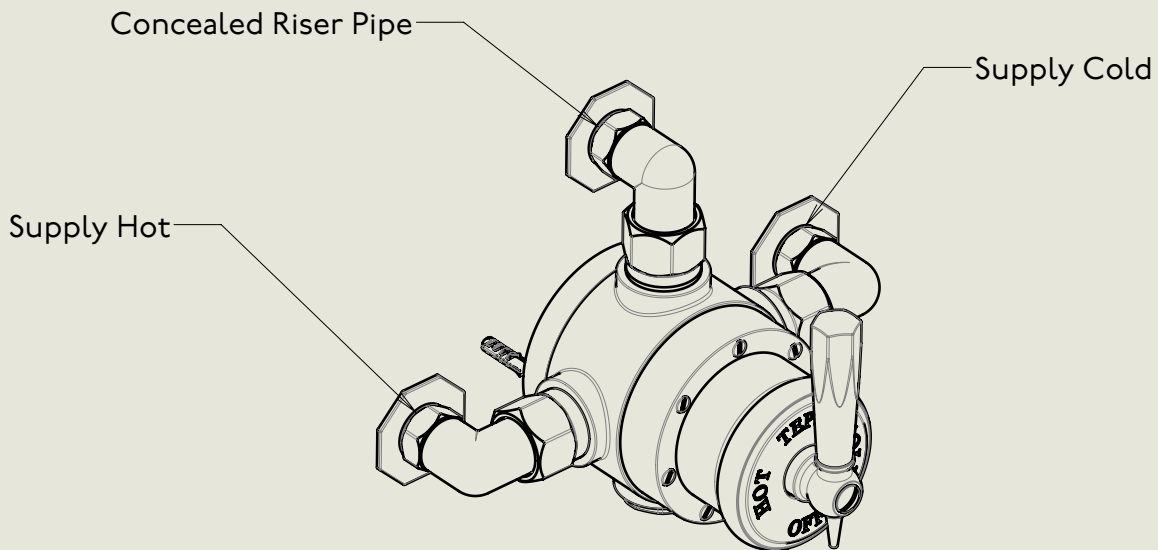

BY APPOINTMENT TO  
HER MAJESTY QUEEN ELIZABETH II  
MANUFACTURE OF KITCHEN & BATHROOM TAPS & MIXERS  
BARBER WILSONS & CO. LTD  
LONDON

LONDON **BARBER WILSONS & CO** EST. 1905

American adapters fitted as standard when purchased via BW&Co USA

Model No.	Description	
MCPS53CU3	Mastercraft PS53CU3, Copper Union	Complete

BY APPOINTMENT TO  
HER MAJESTY QUEEN ELIZABETH II  
MANUFACTURE OF KITCHEN & BATHROOM TAPS & MIXERS  
BARBER WILSONS & CO. LTD  
LONDON