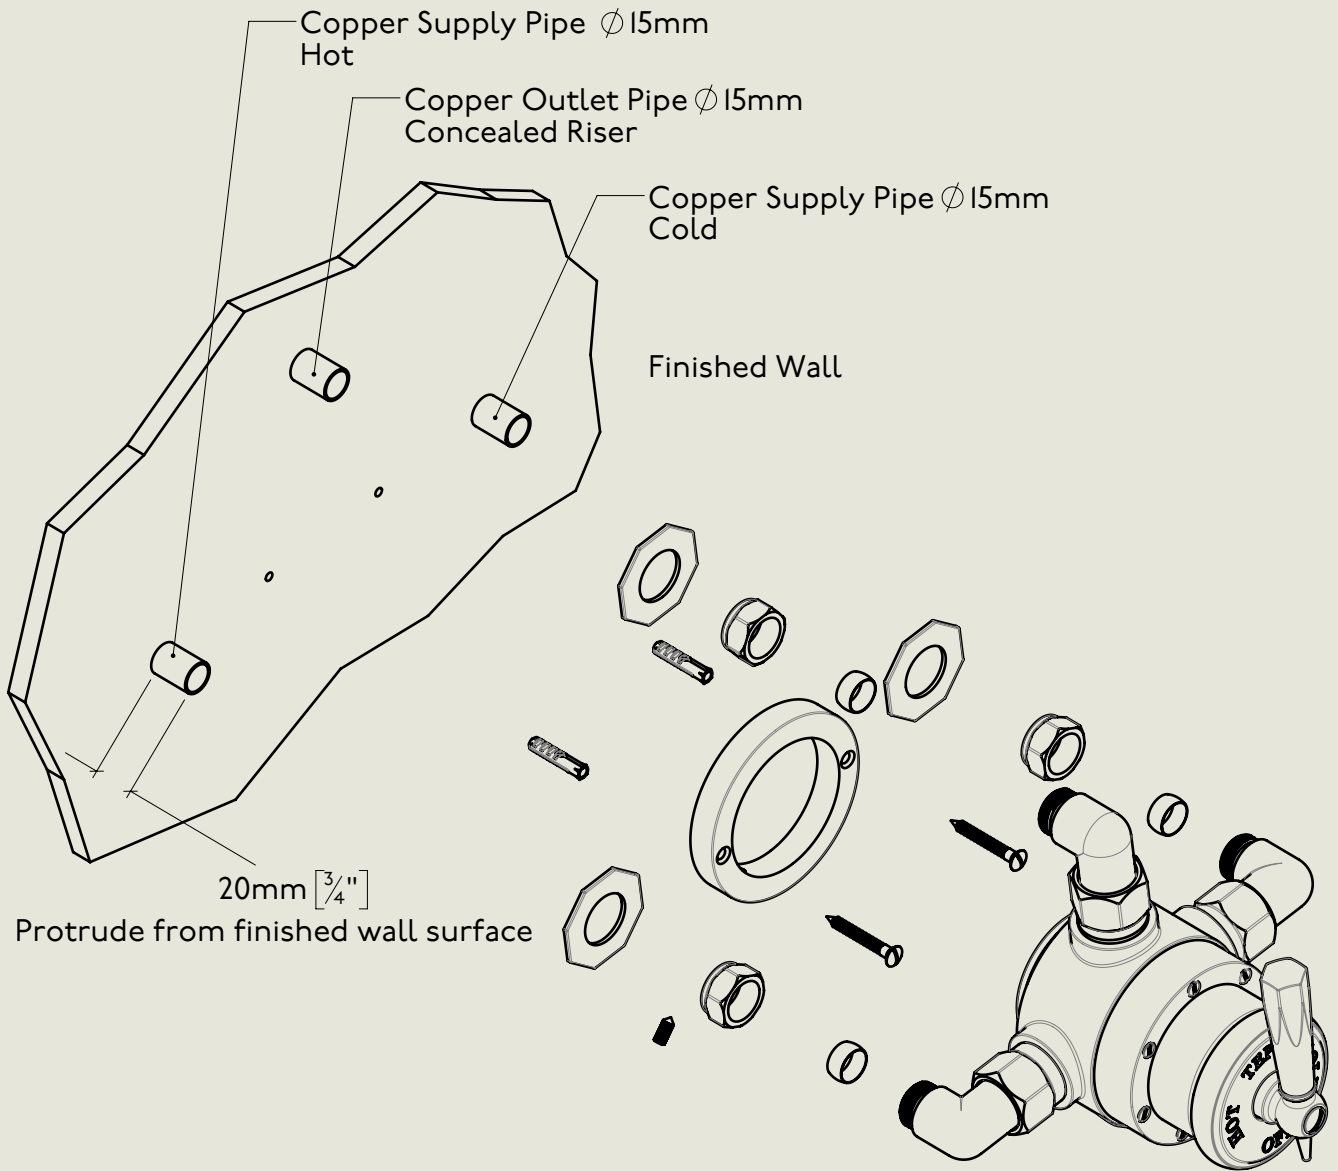

Model No.	Description	
MCPS53CU3	Mastercraft PS53CU3, Copper Union	Complete

BY APPOINTMENT TO  
HER MAJESTY QUEEN ELIZABETH II  
MANUFACTURE OF KITCHEN & BATHROOM TAPS & MIXERS  
BARBER WILSONS & CO. LTD  
LONDON

LONDON

BARBER WILSONS & CO

EST. 1905

American adapters fitted as standard when purchased via BW&Co USA

Model No.

MCPS53CU3

Description

Mastercraft PS53CU3, Copper Union

First Fix

BY APPOINTMENT TO  
HER MAJESTY QUEEN ELIZABETH II  
MANUFACTURE OF KITCHEN & BATHROOM TAPS & MIXERS  
BARBER WILSONS & CO. LTD  
LONDON

LONDON BARBER WILSONS & CO EST. 1905

American adapters fitted as standard when purchased via BW&Co USA

Model No.	Description	
MCPS53CU3	Mastercraft PS53CU3, Copper Union	Second Fix