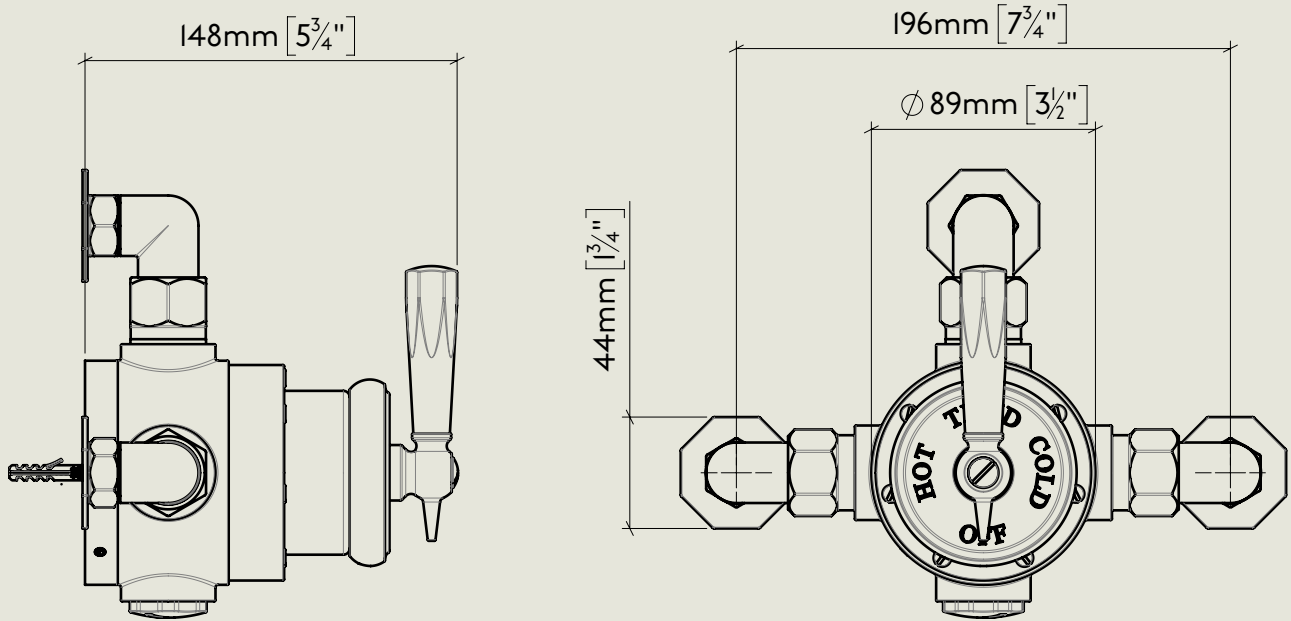

BY APPOINTMENT TO
HER MAJESTY QUEEN ELIZABETH II
MANUFACTURE OF KITCHEN & BATHROOM TAPS & MIXERS
BARBER WILSONS & CO. LTD
LONDON

LONDON **BARBER WILSONS & CO** EST. 1905

American adapters fitted as standard when purchased via BW&Co USA

Model No.	Description	
MCPS53CU3	Mastercraft PS53CU3, Copper Union	Complete