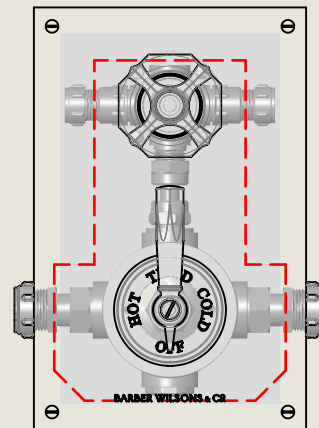

Maximum

98mm [3<sup>7</sup>/<sub>8</sub>"

Minimum

180mm [7<sup>1</sup>/<sub>8</sub>"

280mm [11"

American adapters fitted as standard when purchased via BW&Co USA

Model No.	Description	
MCPS53C2D	Mastercraft PS53C2D	Complete

BY APPOINTMENT TO  
HER MAJESTY QUEEN ELIZABETH II  
MANUFACTURE OF KITCHEN & BATHROOM TAPS & MIXERS  
BARBER WILSONS & CO. LTD  
LONDON

LONDON

BARBER WILSONS & CO

EST. 1905

American adapters fitted as standard when purchased via BW&Co USA

Model No.	Description	
MCPS53C2D	Mastercraft PS53C2D	First Fix

BY APPOINTMENT TO  
HER MAJESTY QUEEN ELIZABETH II  
MANUFACTURE OF KITCHEN & BATHROOM TAPS & MIXERS  
BARBER WILSONS & CO. LTD  
LONDON

LONDON **BARBER WILSONS & CO** EST. 1905