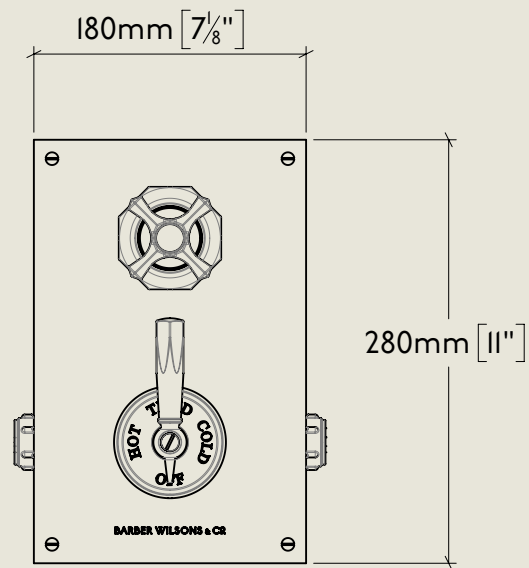

BY APPOINTMENT TO  
HER MAJESTY QUEEN ELIZABETH II  
MANUFACTURE OF KITCHEN & BATHROOM TAPS & MIXERS  
BARBER WILSONS & CO. LTD  
LONDON

LONDON **BARBER WILSONS & CO** EST. 1905

118mm [4<sup>5</sup>/<sub>8</sub>"

Maximum

98mm [3<sup>7</sup>/<sub>8</sub>"

Minimum

180mm [7<sup>1</sup>/<sub>8</sub>"

280mm [11"

American adapters fitted as standard when purchased via BW&Co USA

Model No.	Description	
MCPS53C2D	Mastercraft PS53C2D	Complete