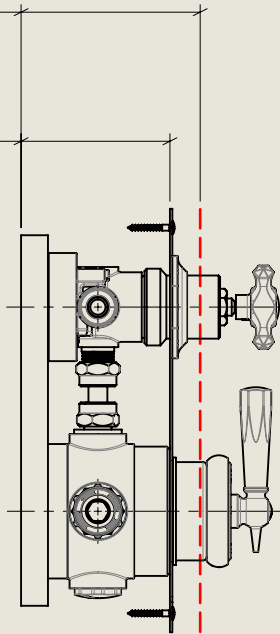

BY APPOINTMENT TO  
HER MAJESTY QUEEN ELIZABETH II  
MANUFACTURE OF KITCHEN & BATHROOM TAPS & MIXERS  
BARBER WILSONS & CO. LTD  
LONDON

LONDON **BARBER WILSONS & CO** EST. 1905

118mm [4<sup>5</sup>/<sub>8</sub>"

Maximum

98mm [3<sup>7</sup>/<sub>8</sub>"

Minimum

180mm [7<sup>1</sup>/<sub>8</sub>"

280mm [11"

American adapters fitted as standard when purchased via BW&Co USA

Model No.	Description	
MCPS53C2D	Mastercraft PS53C2D	Complete

Model No.	Description	
MCPS53C2D	Mastercraft PS53C2D	First Fix

BY APPOINTMENT TO  
HER MAJESTY QUEEN ELIZABETH II  
MANUFACTURE OF KITCHEN & BATHROOM TAPS & MIXERS  
BARBER WILSONS & CO. LTD  
LONDON

LONDON **BARBER WILSONS & CO** EST. 1905