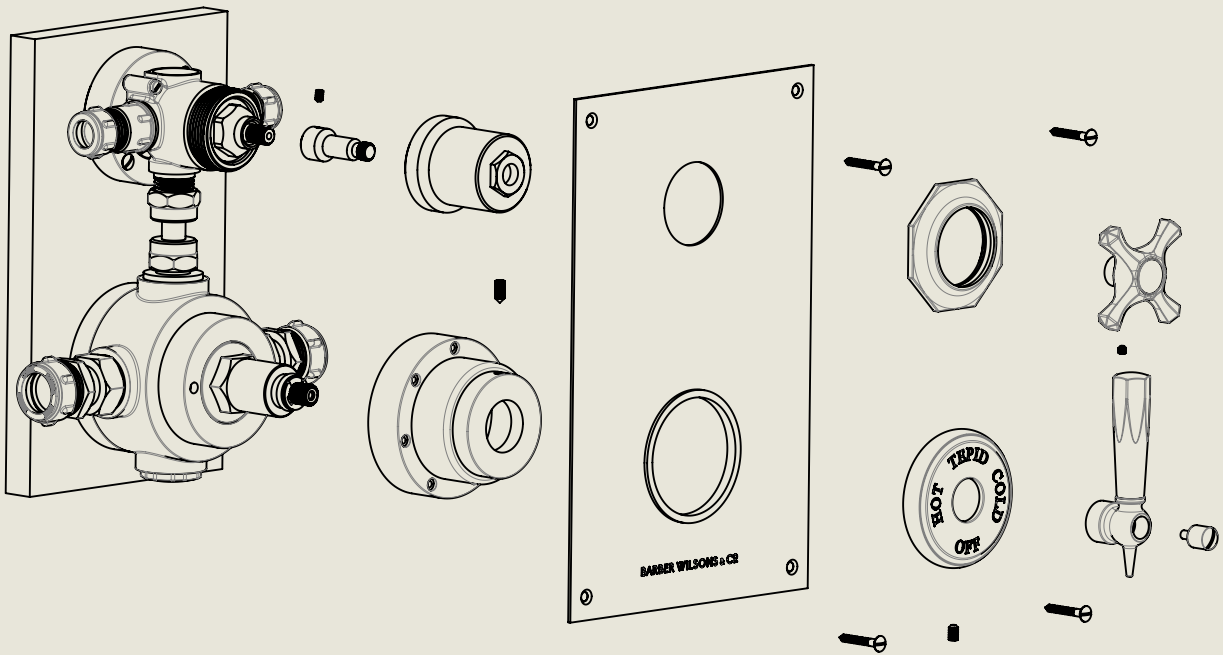

BY APPOINTMENT TO  
HER MAJESTY QUEEN ELIZABETH II  
MANUFACTURE OF KITCHEN & BATHROOM TAPS & MIXERS  
BARBER WILSONS & CO. LTD  
LONDON

LONDON

BARBER WILSONS & CO

EST. 1905

American adapters fitted as standard when purchased via BW&Co USA

Model No.	Description	
MCPS53C2D	Mastercraft PS53C2D	First Fix

BY APPOINTMENT TO  
HER MAJESTY QUEEN ELIZABETH II  
MANUFACTURE OF KITCHEN & BATHROOM TAPS & MIXERS  
BARBER WILSONS & CO. LTD  
LONDON

LONDON **BARBER WILSONS & CO** EST. 1905