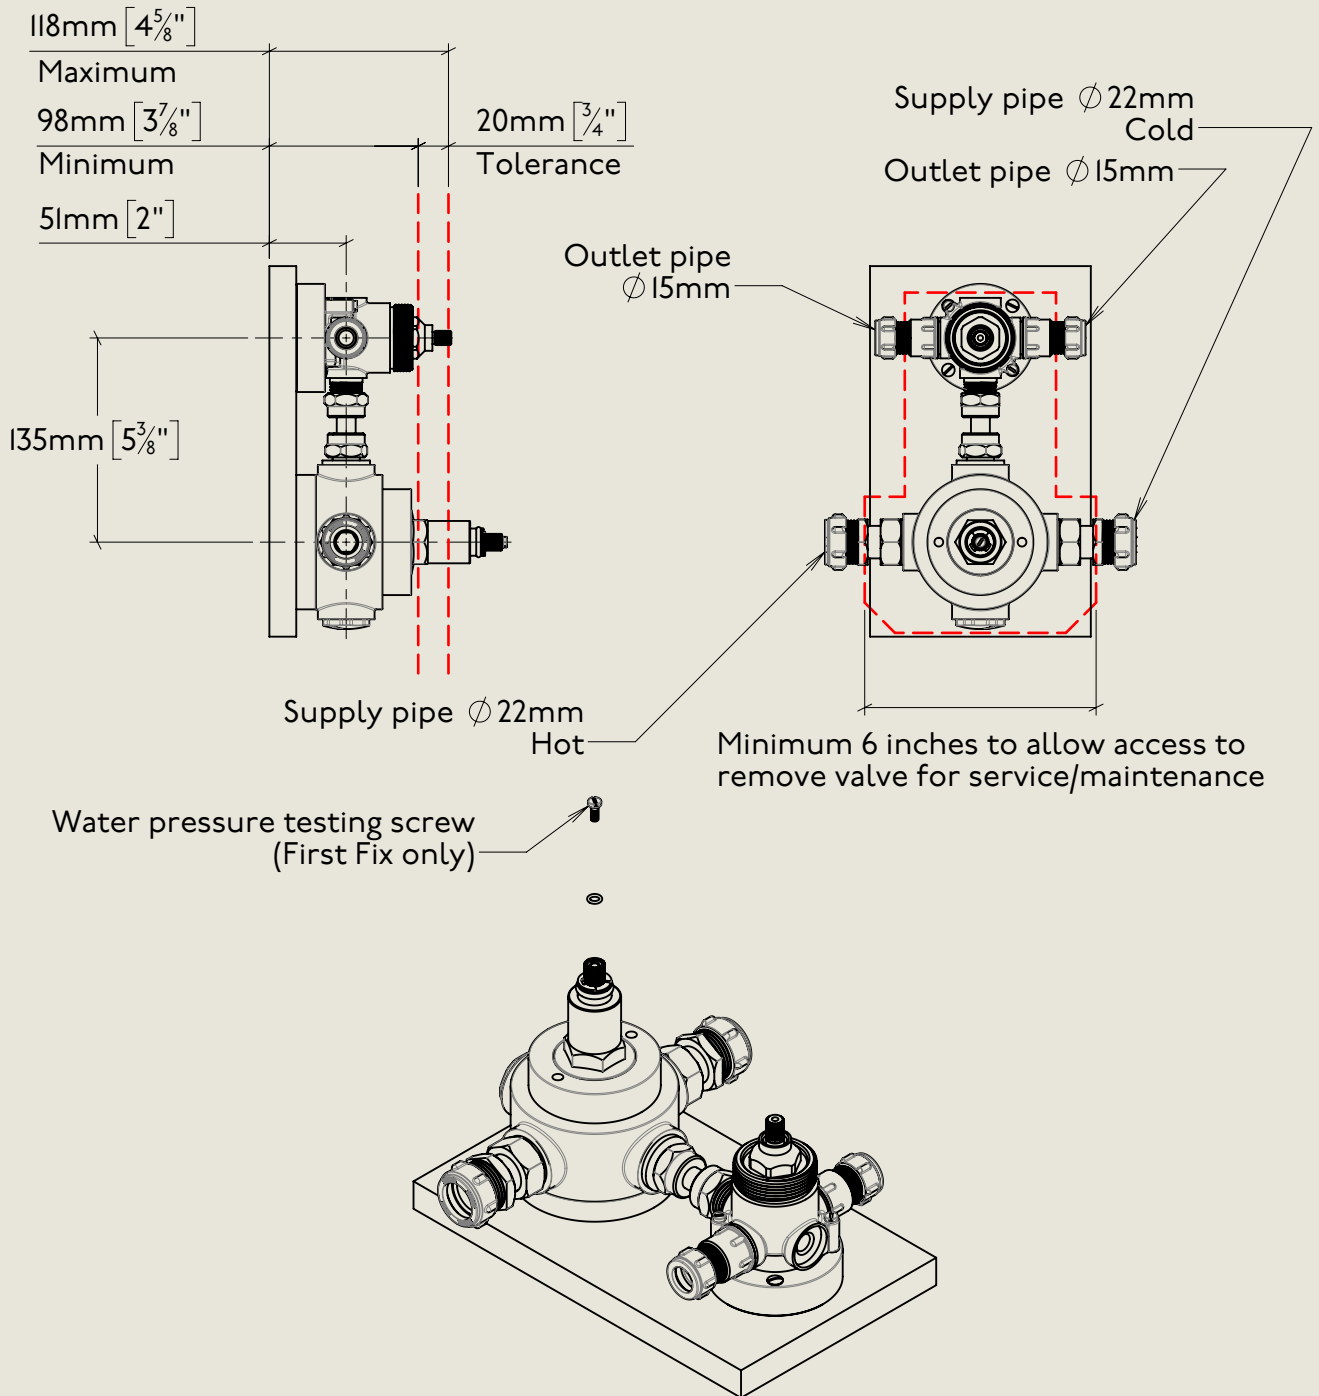

BY APPOINTMENT TO
HER MAJESTY QUEEN ELIZABETH II
MANUFACTURE OF KITCHEN & BATHROOM TAPS & MIXERS
BARBER WILSONS & CO. LTD
LONDON

LONDON

BARBER WILSONS & CO

EST. 1905

American adapters fitted as standard when purchased via BW&Co USA

Model No.	Description	
MCPS53C2D	Mastercraft PS53C2D	First Fix