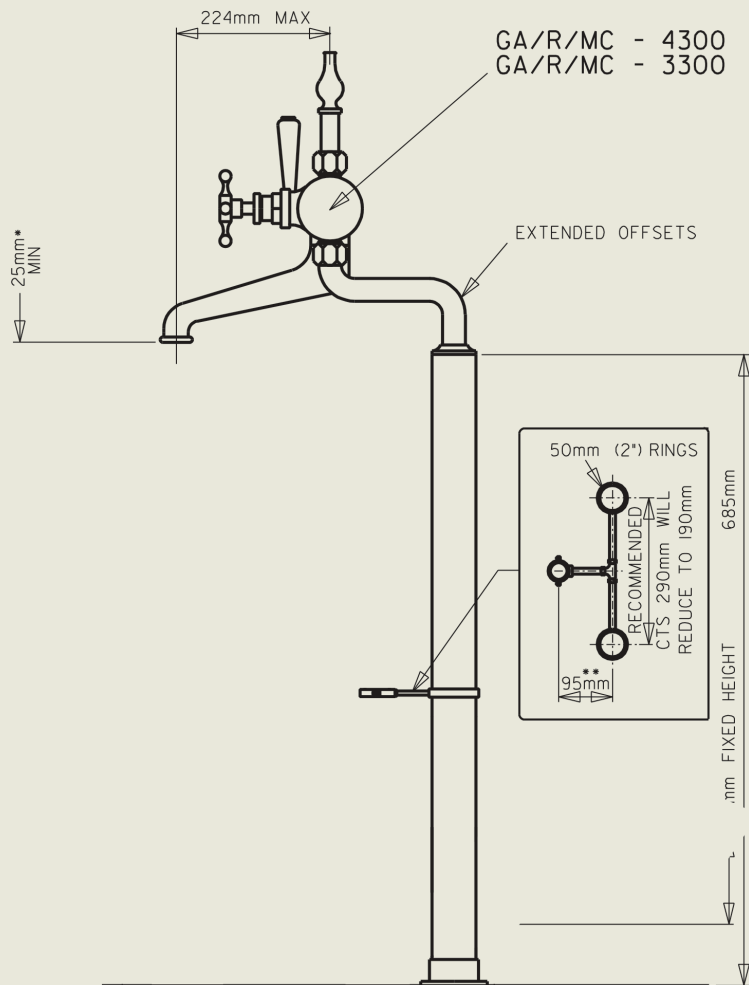

BARBERWILSONS.COM

BY APPOINTMENT TO
HER MAJESTY QUEEN ELIZABETH II
MANUFACTURER OF KITCHEN & BATHROOM TAPS & MIXERS
BARBER WILSONS & CO. LTD.
LONDON

LONDON

BARBER WILSONS & CO

EST. 1905

Model No. R4310/R3310 WASTE OPTIONS AVAILABLE

Internals Standard-3/4 ceramic cartridge
Optional compression cartridge available

MADE IN LONDON

info@barberwilsons.co.uk
+44 (0) 20 8888 3461

Barber Wilsons & Co Ltd, Crawley Road, London N22 6AH
REG. OFFICE. AS ABOVE · REG. NO. 100285 ENGLAND