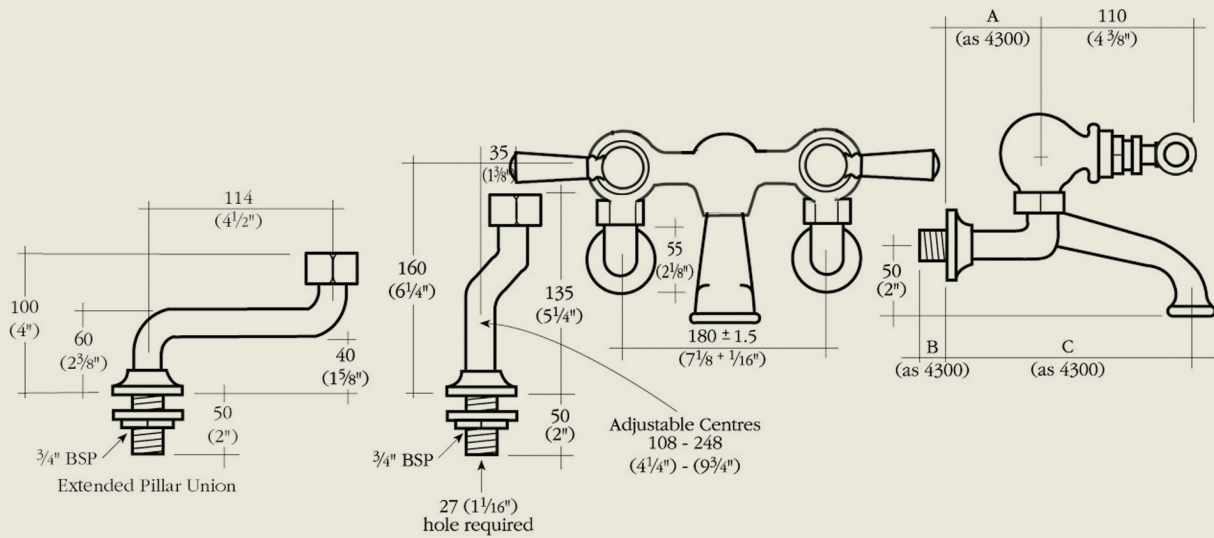

BY APPOINTMENT TO
HER MAJESTY QUEEN ELIZABETH II
MANUFACTURER OF KITCHEN & BATHROOM TAPS & MIXERS
BARBER WILSONS & CO. LTD.
LONDON

LONDON

BARBER WILSONS & CO

EST. 1905

Model No. RML3310-1900 2" FLOOR STAND
BESPOKE HEIGHT AVAILABLE

Internals Standard-3/4 turn ceramic cartridge
Optional compression cartridge available

MADE IN LONDON

info@barberwilsons.co.uk
+44 (0) 20 8888 3461

Barber Wilsons & Co Ltd, Crawley Road, London N22 6AH
REG. OFFICE. AS ABOVE · REG. NO. 100285 ENGLAND

Internals Standard-3/4 ceramic cartridge
Optional compression cartridge available

MADE IN LONDON

info@barberwilsons.co.uk
+44 (0) 20 8888 3461

Barber Wilsons & Co Ltd, Crawley Road, London N22 6AH
REG. OFFICE. AS ABOVE · REG. NO. 100285 ENGLAND