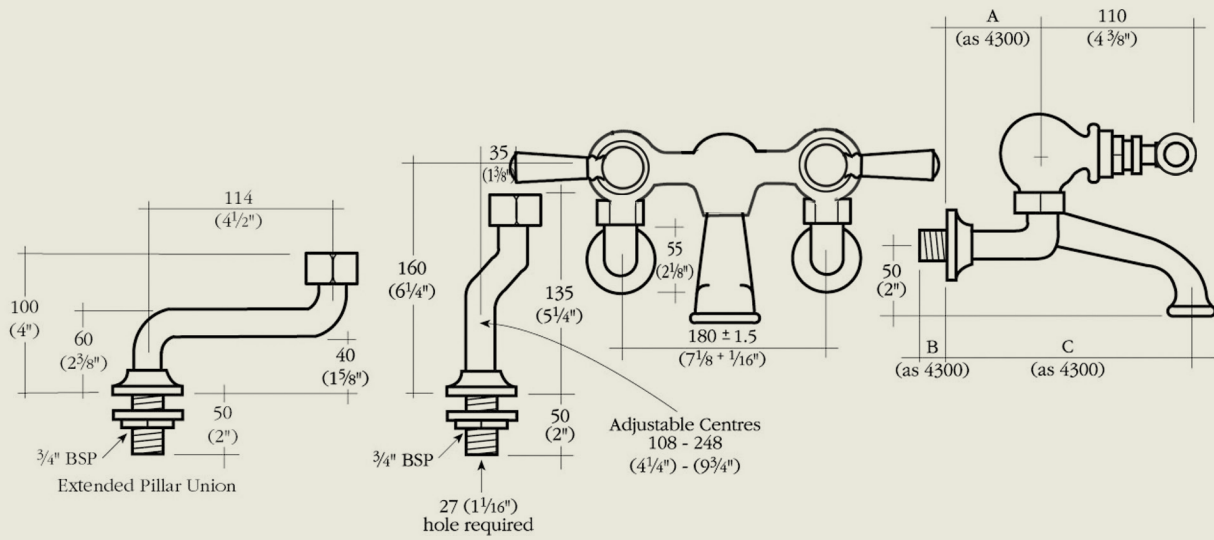

BY APPOINTMENT TO  
HER MAJESTY QUEEN ELIZABETH II  
MANUFACTURER OF KITCHEN & BATHROOM TAPS & MIXERS  
BARBER WILSONS & CO. LTD.  
LONDON

LONDON **BARBER WILSONS & CO** EST. 1905

**Model No.** RML3310-1890 2" FLOOR STAND  
BESPOKE HEIGHT AVAILABLE

**Internals** Standard-3/4 turn ceramic cartridge  
Optional compression cartridge available

MADE IN LONDON

info@barberwilsons.co.uk  
+44 (0) 20 8888 3461

Barber Wilsons & Co Ltd, Crawley Road, London N22 6AH  
REG. OFFICE. AS ABOVE · REG. NO. 100285 ENGLAND

**Internals** Standard-3/4 ceramic cartridge  
Optional compression cartridge available

MADE IN LONDON

info@barberwilsons.co.uk  
+44 (0) 20 8888 3461

Barber Wilsons & Co Ltd, Crawley Road, London N22 6AH  
REG. OFFICE. AS ABOVE · REG. NO. 100285 ENGLAND