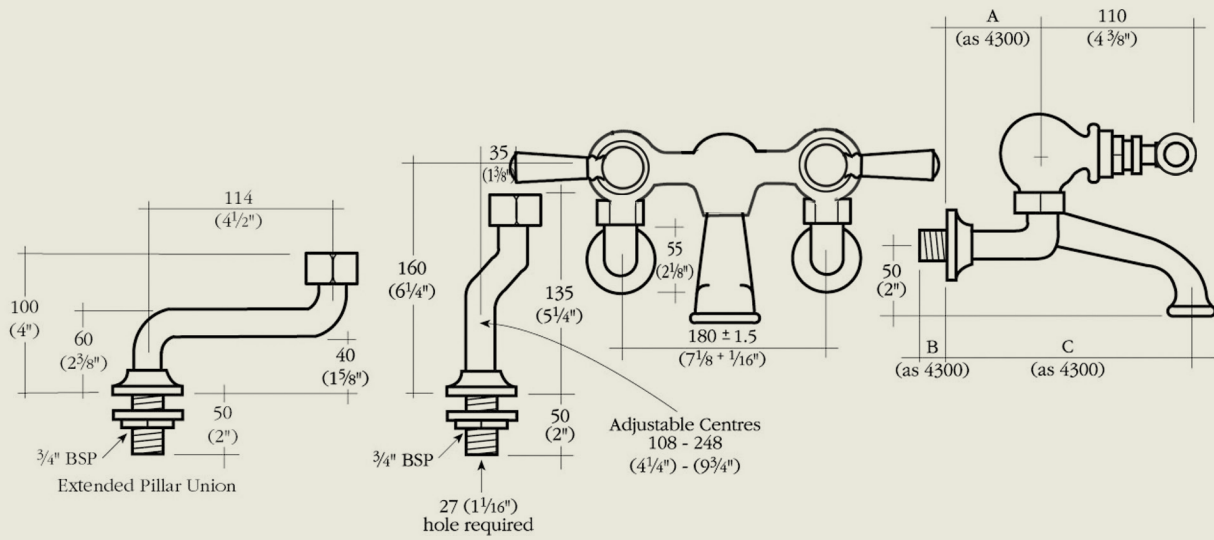

BY APPOINTMENT TO
HER MAJESTY QUEEN ELIZABETH II
MANUFACTURER OF KITCHEN & BATHROOM TAPS & MIXERS
BARBER WILSONS & CO. LTD.
LONDON

LONDON **BARBER WILSONS & CO** EST. 1905

Model No. RCL3310-I900 2" FLOOR STAND
BESPOKE HEIGHT AVAILABLE

Internals Standard-3/4 turn ceramic cartridge
Optional compression cartridge available

MADE IN LONDON

info@barberwilsons.co.uk
+44 (0) 20 8888 3461

Barber Wilsons & Co Ltd, Crawley Road, London N22 6AH
REG. OFFICE. AS ABOVE · REG. NO. 100285 ENGLAND

Internals Standard-3/4 ceramic cartridge
Optional compression cartridge available

MADE IN LONDON

info@barberwilsons.co.uk
+44 (0) 20 8888 3461

Barber Wilsons & Co Ltd, Crawley Road, London N22 6AH
REG. OFFICE. AS ABOVE · REG. NO. 100285 ENGLAND