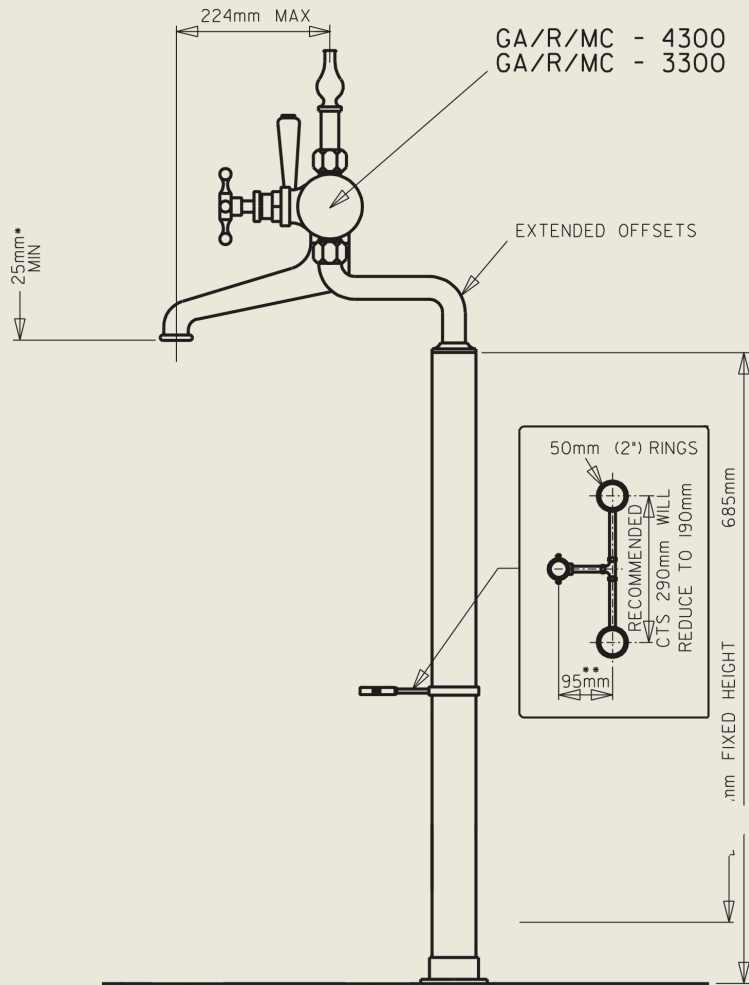

BY APPOINTMENT TO
HER MAJESTY QUEEN ELIZABETH II
MANUFACTURER OF KITCHEN & BATHROOM TAPS & MIXERS
BARBER WILSONS & CO. LTD.
LONDON

LONDON

BARBER WILSONS & CO

EST. 1905

Model No. R4310/R3310 WASTE OPTIONS AVAILABLE

Internals Standard-3/4 ceramic cartridge
Optional compression cartridge available

MADE IN LONDON

info@barberwilsons.co.uk
+44 (0) 20 8888 3461

Barber Wilsons & Co Ltd, Crawley Road, London N22 6AH
REG. OFFICE. AS ABOVE · REG. NO. 100285 ENGLAND

BARBERWILSONS.COM