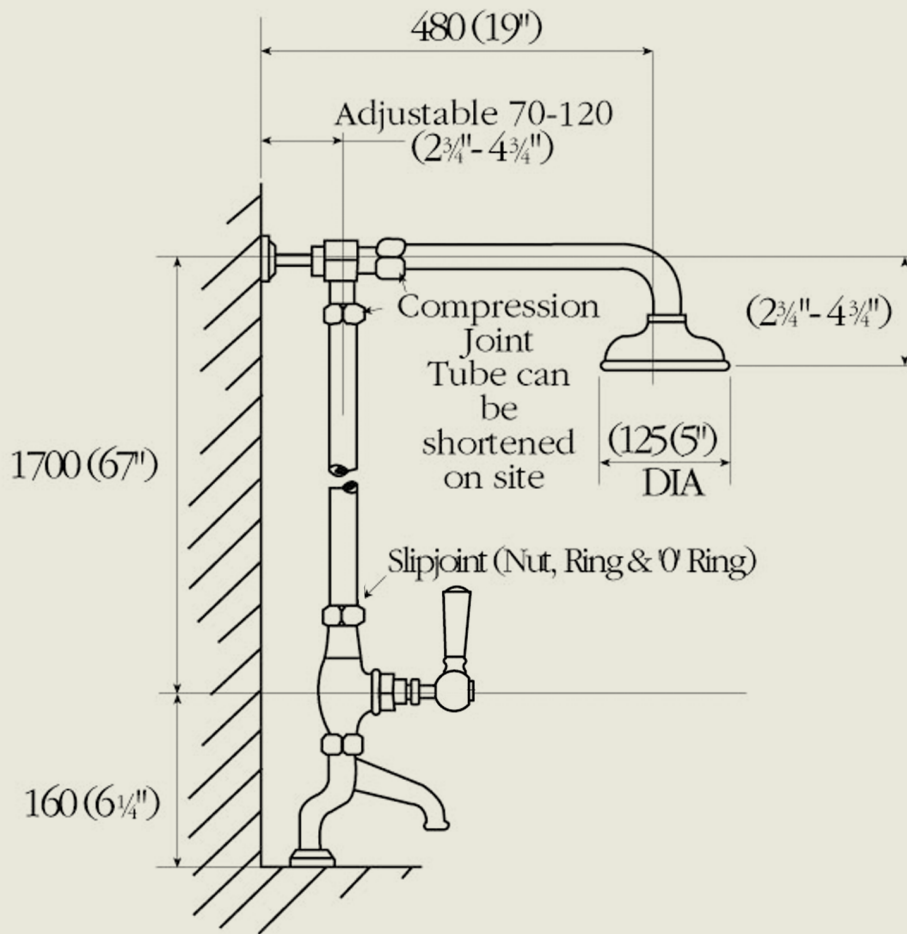

BY APPOINTMENT TO  
HER MAJESTY QUEEN ELIZABETH II  
MANUFACTURER OF KITCHEN & BATHROOM TAPS & MIXERS  
BARBER WILSONS & CO. LTD.  
LONDON

LONDON

BARBER WILSONS & CO

EST. 1905

Model No. RML430I-1890

Internals Standard-3/4 turn ceramic cartridge  
Optional compression cartridge available