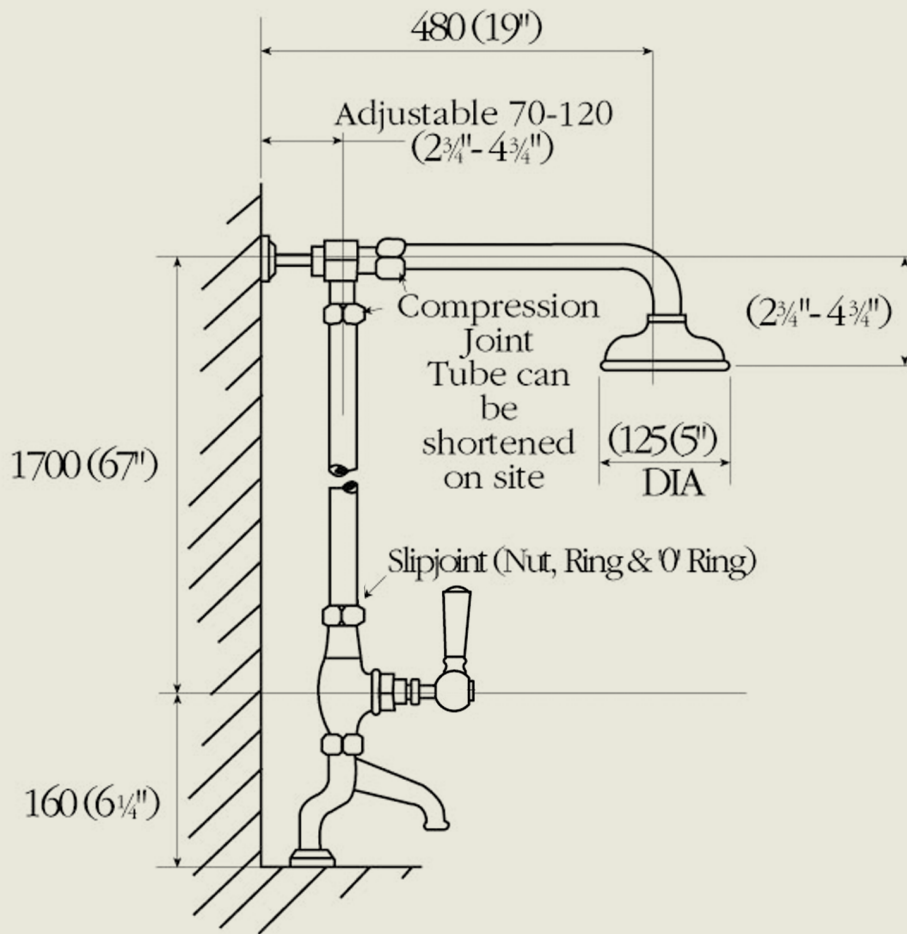

BY APPOINTMENT TO  
HER MAJESTY QUEEN ELIZABETH II  
MANUFACTURER OF KITCHEN & BATHROOM TAPS & MIXERS  
BARBER WILSONS & CO. LTD.  
LONDON

LONDON

BARBER WILSONS & CO

EST. 1905

Model No. RCL430I-I890

Internals Standard-¾ turn ceramic cartridge  
Optional compression cartridge available