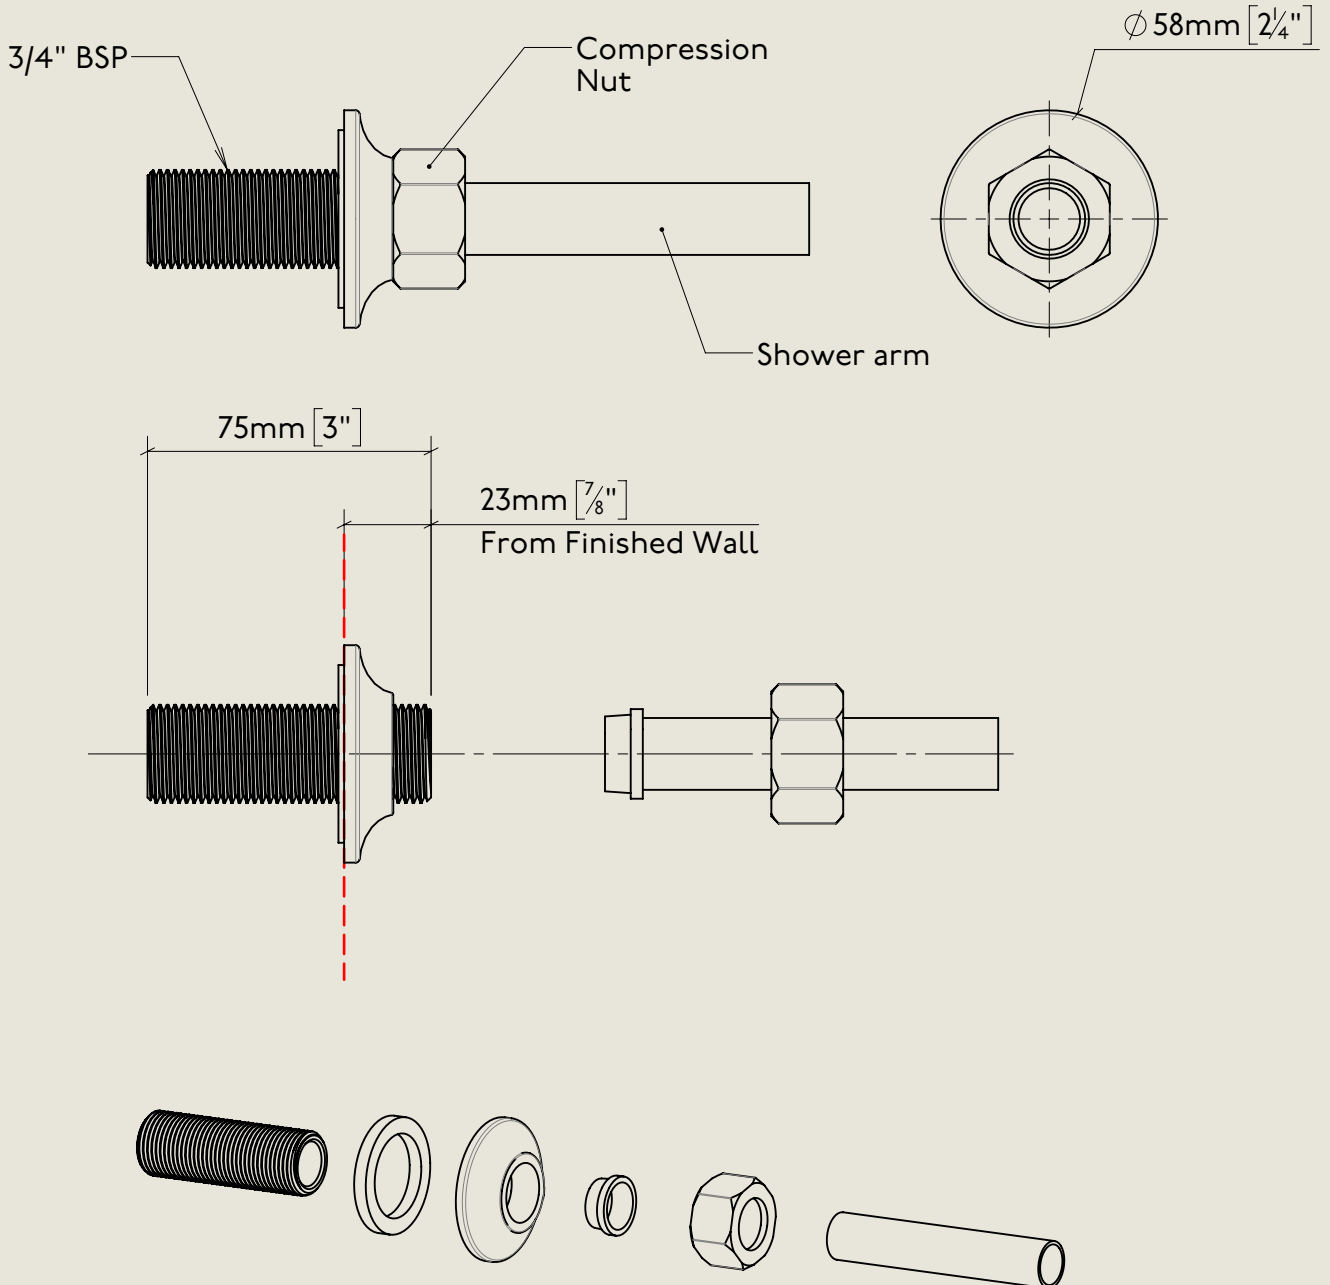

Model No.	Description	
PS4I-PS29L	PS4I-PS29L, Back Inlet with 24" Shower Arm	Complete

BY APPOINTMENT TO
HER MAJESTY QUEEN ELIZABETH II
MANUFACTURE OF KITCHEN & BATHROOM TAPS & MIXERS
BARBER WILSONS & CO. LTD
LONDON

LONDON

BARBER WILSONS & CO

EST. 1905

American adapters fitted as standard when purchased via BW&Co USA

Model No.	Description	
PS4I	PS4I Back Inlet	PS4I