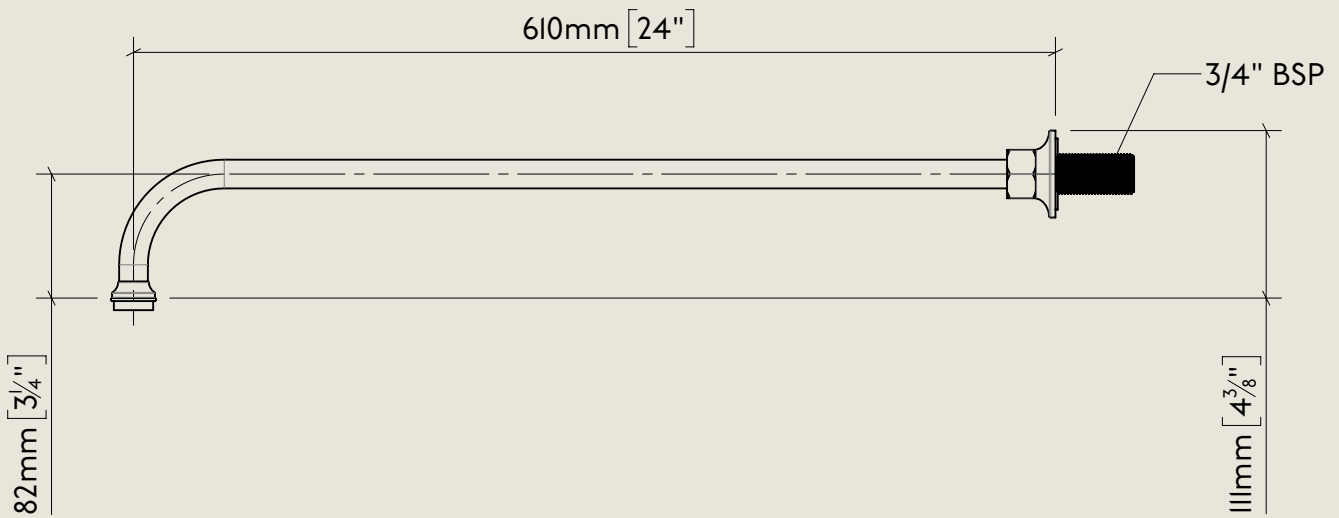

BY APPOINTMENT TO
HER MAJESTY QUEEN ELIZABETH II
MANUFACTURE OF KITCHEN & BATHROOM TAPS & MIXERS
BARBER WILSONS & CO. LTD
LONDON

LONDON BARBER WILSONS & CO EST. 1905

American adapters fitted as standard when purchased via BW&Co USA

Model No.	Description	
PS4I-PS29L	PS4I-PS29L, Back Inlet with 24" Shower Arm	Complete

BY APPOINTMENT TO
HER MAJESTY QUEEN ELIZABETH II
MANUFACTURE OF KITCHEN & BATHROOM TAPS & MIXERS
BARBER WILSONS & CO. LTD
LONDON

LONDON

BARBER WILSONS & CO

EST. 1905

American adapters fitted as standard when purchased via BW&Co USA

Model No.	Description	
PS4I	PS4I Back Inlet	PS4I