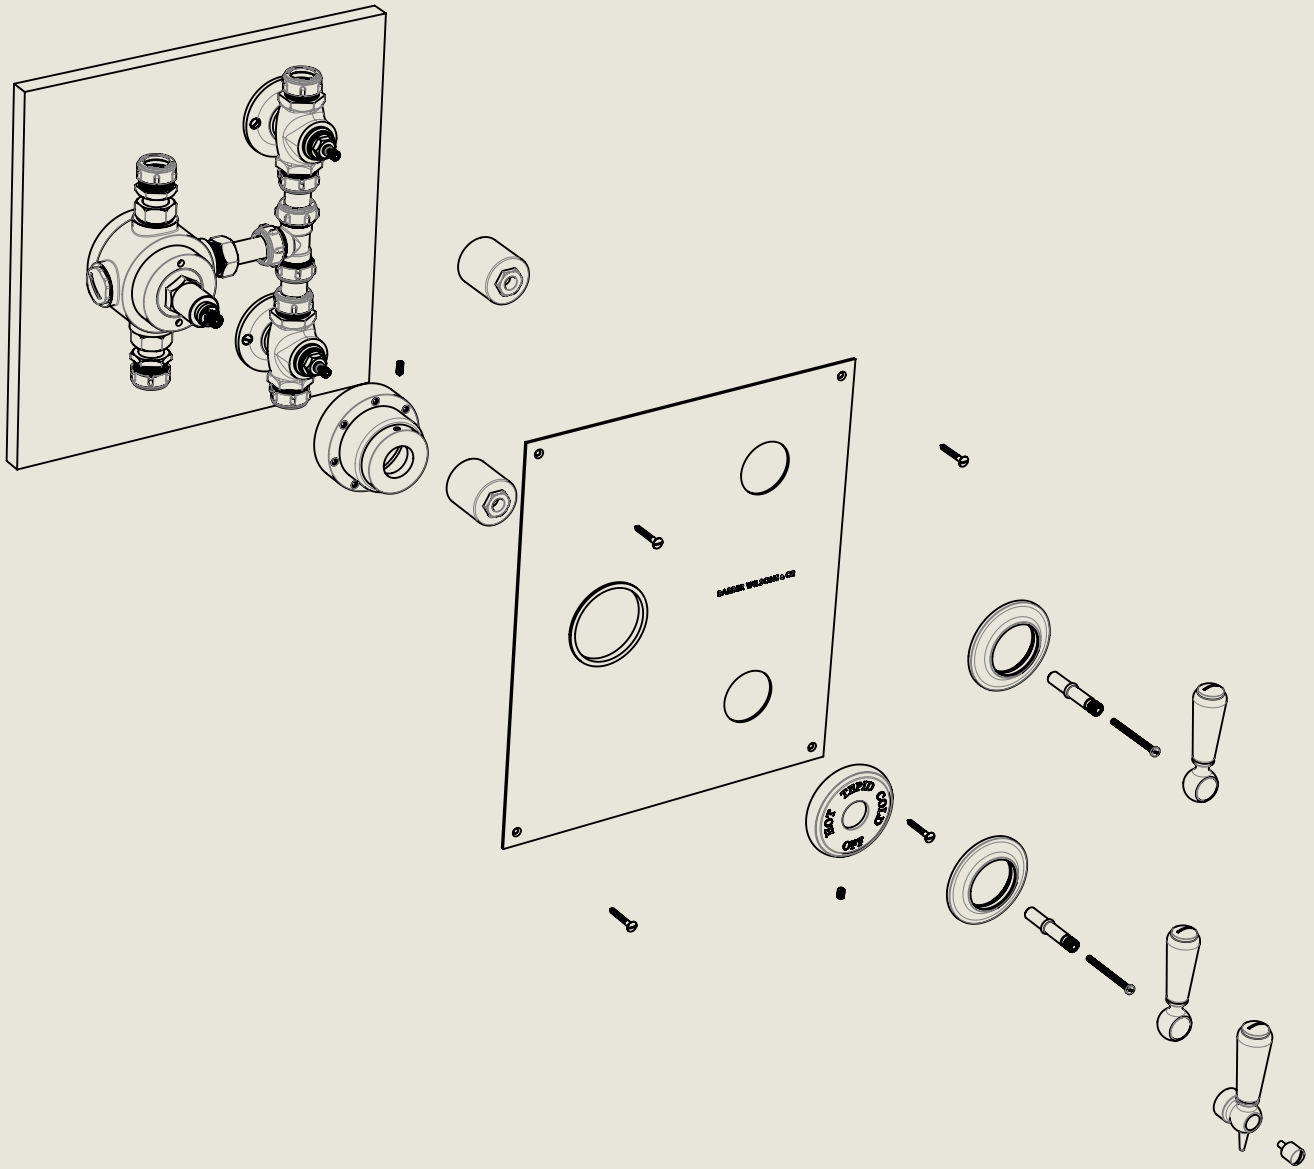

Water pressure testing screw
(First Fix only)

An additional extension is available
to extend tolerance to 20mm

American adapters fitted as standard when
purchased via BW&Co USA

Model No.

RCLPS53C2

Description

Regent China Lever PS53C2

First Fix

BY APPOINTMENT TO
HER MAJESTY QUEEN ELIZABETH II
MANUFACTURE OF KITCHEN & BATHROOM TAPS & MIXERS
BARBER WILSONS & CO. LTD
LONDON

LONDON **BARBER WILSONS & CO** EST. 1905

An additional extension is available
to extend tolerance to 20mm

American adapters fitted as standard when
purchased via BW&Co USA

Model No.

RCLPS53C2

Description

Regent China Lever PS53C2

Second Fix