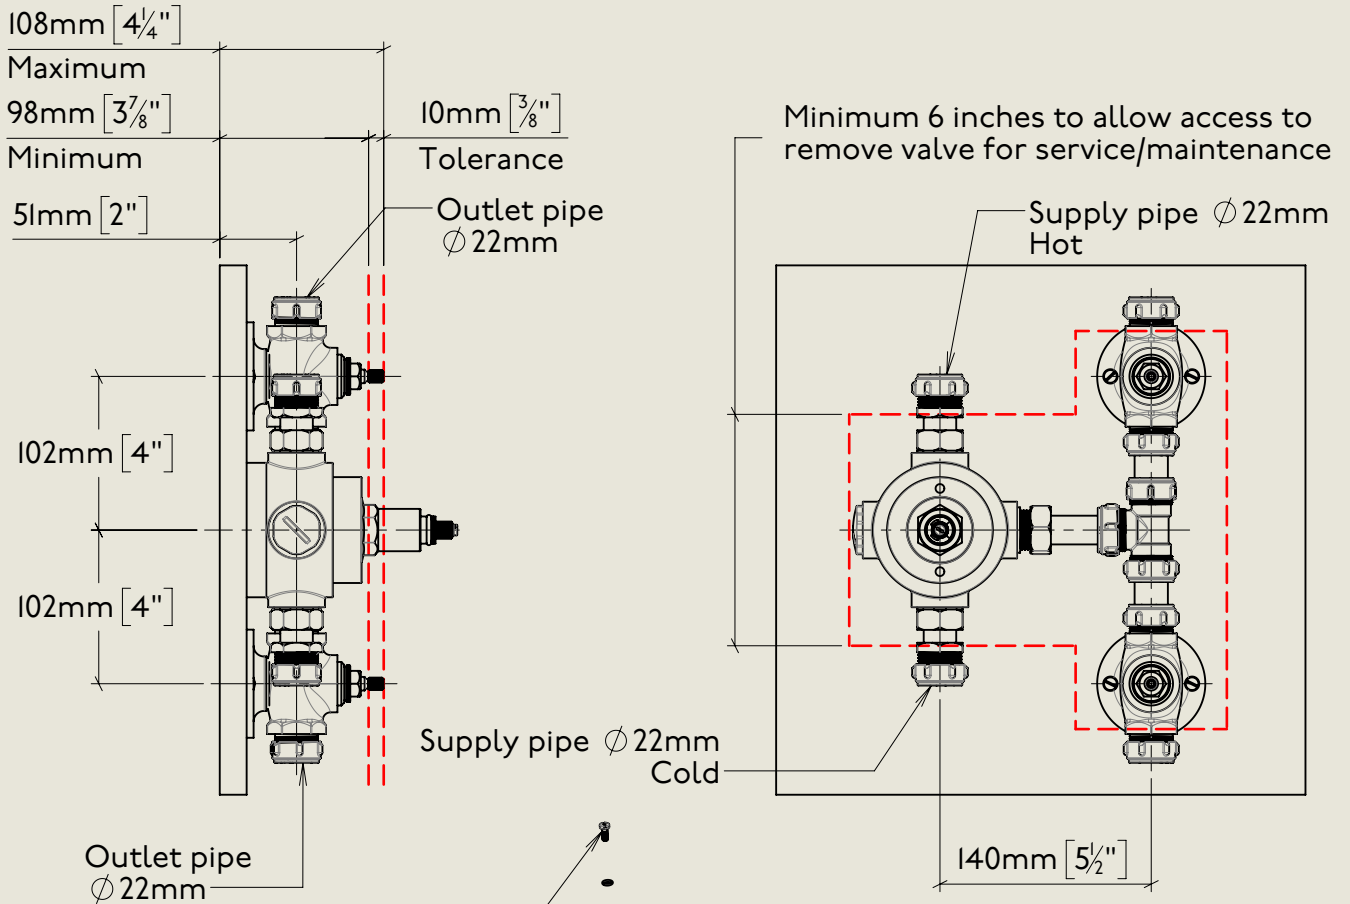

305mm [12"]

79mm [3 1/8"]

76mm [3"]

356mm [14"]

An additional extension is available to extend tolerance to 20mm

American adapters fitted as standard when purchased via BW&Co USA

Model No.

RCLPS53C2

Description

Regent China Lever PS53C2

Complete

BY APPOINTMENT TO
HER MAJESTY QUEEN ELIZABETH II
MANUFACTURE OF KITCHEN & BATHROOM TAPS & MIXERS
BARBER WILSONS & CO. LTD
LONDON

LONDON

BARBER WILSONS & CO

EST. 1905

Water pressure testing screw
(First Fix only)

An additional extension is available
to extend tolerance to 20mm

American adapters fitted as standard when
purchased via BW&Co USA

Model No.

RCLPS53C2

Description

An additional extension is available
to extend tolerance to 20mm

American adapters fitted as standard when
purchased via BW&Co USA

Model No.

RCLPS53C2

Description

Regent China Lever PS53C2

Second Fix