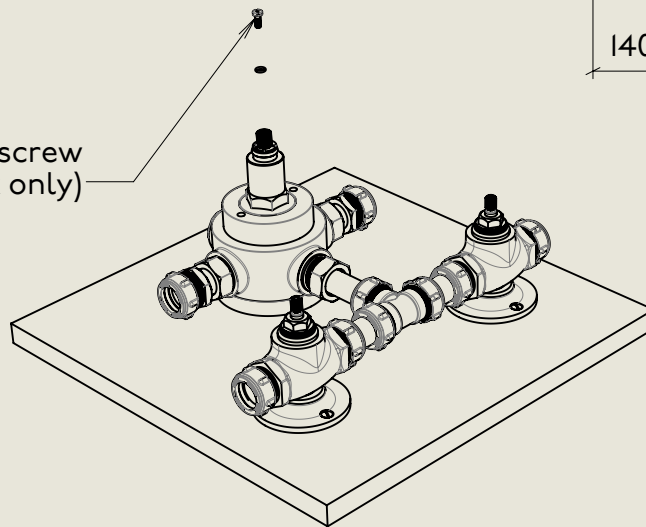

305mm [12"]

79mm [3 1/8"]

76mm [3"]

356mm [14"]

An additional extension is available to extend tolerance to 20mm

American adapters fitted as standard when purchased via BW&Co USA

Model No.

RCLPS53C2

Description

Regent China Lever PS53C2

Complete

BY APPOINTMENT TO
HER MAJESTY QUEEN ELIZABETH II
MANUFACTURE OF KITCHEN & BATHROOM TAPS & MIXERS
BARBER WILSONS & CO. LTD
LONDON

LONDON

BARBER WILSONS & CO

EST. 1905

Water pressure testing screw
(First Fix only)

An additional extension is available
to extend tolerance to 20mm

American adapters fitted as standard when
purchased via BW&Co USA

Model No.

RCLPS53C2

Description

An additional extension is available
to extend tolerance to 20mm

American adapters fitted as standard when
purchased via BW&Co USA

Model No.

RCLPS53C2

Description

Regent China Lever PS53C2

Second Fix