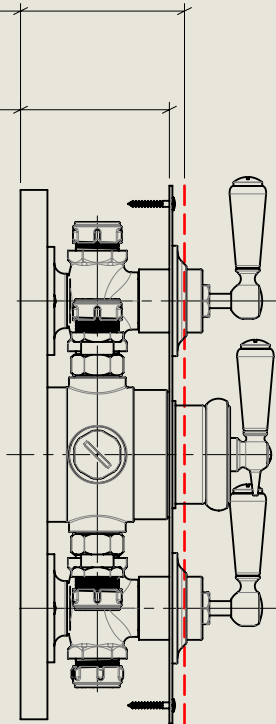

BY APPOINTMENT TO
HER MAJESTY QUEEN ELIZABETH II
MANUFACTURE OF KITCHEN & BATHROOM TAPS & MIXERS
BARBER WILSONS & CO. LTD
LONDON

LONDON

BARBER WILSONS & CO

EST. 1905

108mm [4 1/4"]

Maximum

98mm [3 7/8"]

Minimum

305mm [12"]

79mm [3 1/8"]

76mm [3"]

356mm [14"]

An additional extension is available to extend tolerance to 20mm

American adapters fitted as standard when purchased via BW&Co USA

Model No.

RCLPS53C2

Description

Regent China Lever PS53C2

Complete

BY APPOINTMENT TO
HER MAJESTY QUEEN ELIZABETH II
MANUFACTURE OF KITCHEN & BATHROOM TAPS & MIXERS
BARBER WILSONS & CO. LTD
LONDON

LONDON

BARBER WILSONS & CO

EST. 1905

Water pressure testing screw
(First Fix only)

An additional extension is available
to extend tolerance to 20mm

American adapters fitted as standard when
purchased via BW&Co USA

Model No.

RCLPS53C2

Description