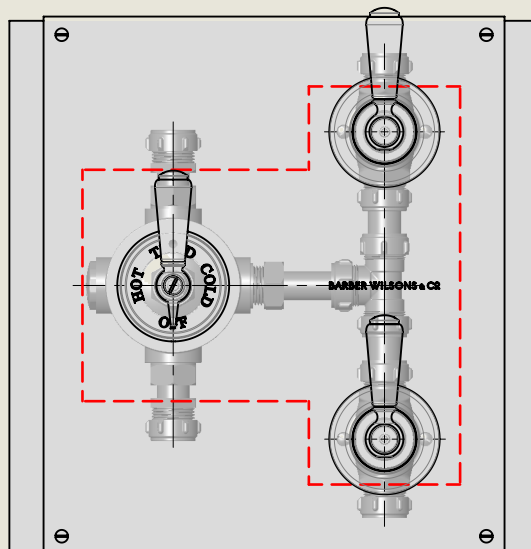

BY APPOINTMENT TO
HER MAJESTY QUEEN ELIZABETH II
MANUFACTURE OF KITCHEN & BATHROOM TAPS & MIXERS
BARBER WILSONS & CO. LTD
LONDON

LONDON

BARBER WILSONS & CO

EST. 1905

108mm [4 1/4"]

Maximum

98mm [3 7/8"]

Minimum

305mm [12"]

79mm [3 1/8"]

76mm [3"]

356mm [14"]

An additional extension is available to extend tolerance to 20mm

American adapters fitted as standard when purchased via BW&Co USA

Model No.

RCLPS53C2

Description

Regent China Lever PS53C2

Complete

BY APPOINTMENT TO
HER MAJESTY QUEEN ELIZABETH II
MANUFACTURE OF KITCHEN & BATHROOM TAPS & MIXERS
BARBER WILSONS & CO. LTD
LONDON

LONDON

BARBER WILSONS & CO

EST. 1905

Water pressure testing screw
(First Fix only)

An additional extension is available
to extend tolerance to 20mm

American adapters fitted as standard when
purchased via BW&Co USA

Model No.

RCLPS53C2

Description