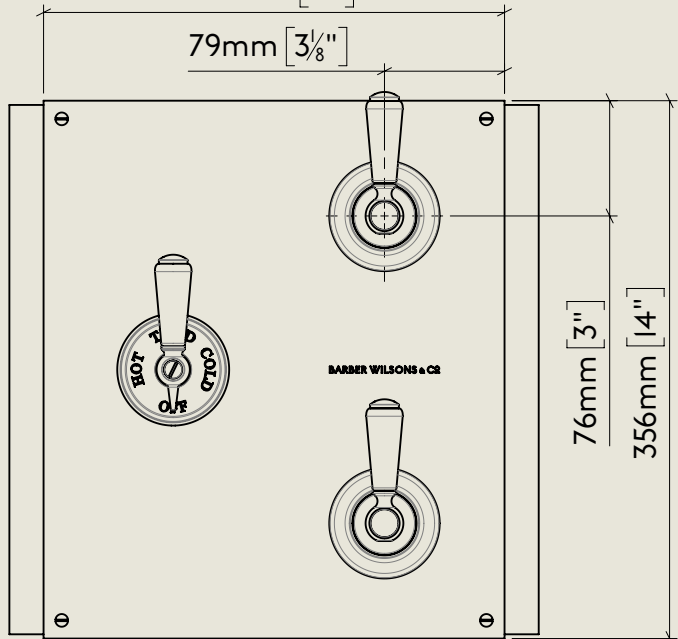

BY APPOINTMENT TO
HER MAJESTY QUEEN ELIZABETH II
MANUFACTURE OF KITCHEN & BATHROOM TAPS & MIXERS
BARBER WILSONS & CO. LTD
LONDON

LONDON

BARBER WILSONS & CO

EST. 1905

108mm [4 1/4"]

Maximum

98mm [3 7/8"]

Minimum

305mm [12"]

79mm [3 1/8"]

76mm [3"]

356mm [14"]

An additional extension is available to extend tolerance to 20mm

American adapters fitted as standard when purchased via BW&Co USA

Model No.

RCLPS53C2

Description

Regent China Lever PS53C2

Complete

BY APPOINTMENT TO
HER MAJESTY QUEEN ELIZABETH II
MANUFACTURE OF KITCHEN & BATHROOM TAPS & MIXERS
BARBER WILSONS & CO. LTD
LONDON

LONDON

BARBER WILSONS & CO

EST. 1905

Water pressure testing screw
(First Fix only)

An additional extension is available
to extend tolerance to 20mm

American adapters fitted as standard when
purchased via BW&Co USA

Model No.

RCLPS53C2

Description