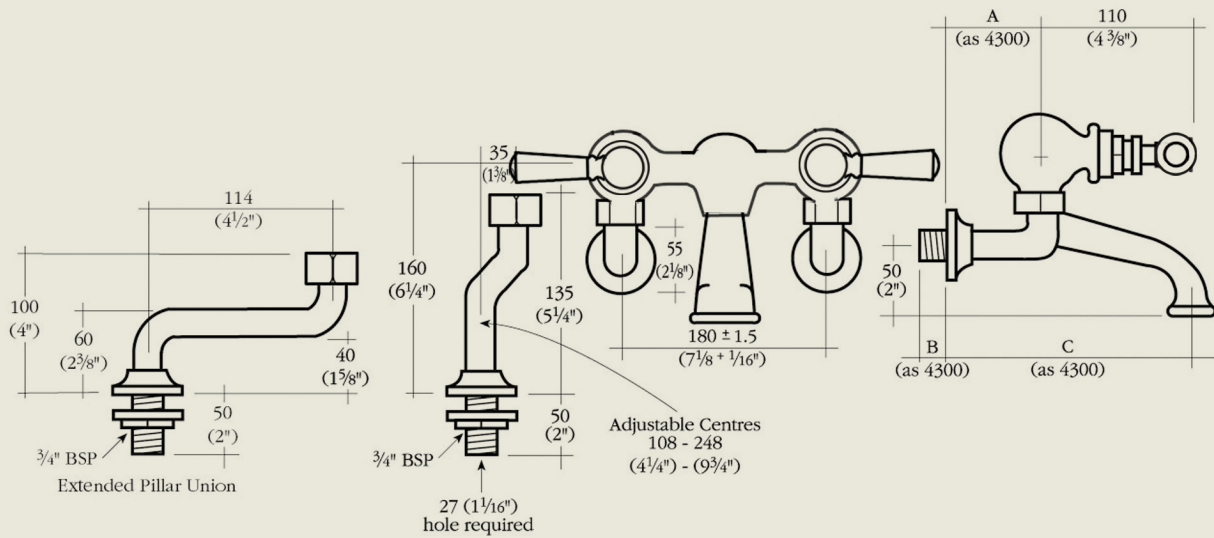

BY APPOINTMENT TO
HER MAJESTY QUEEN ELIZABETH II
MANUFACTURER OF KITCHEN & BATHROOM TAPS & MIXERS
BARBER WILSONS & CO. LTD.
LONDON

LONDON **BARBER WILSONS & CO** EST. 1905

Model No. RML3300-1900 *image shows 1890 headwork

Internals Standard-3/4 turn ceramic cartridge
Optional compression cartridge available

MADE IN LONDON

info@barberwilsons.co.uk
+44 (0) 20 8888 3461

Barber Wilsons & Co Ltd, Crawley Road, London N22 6AH
REG. OFFICE. AS ABOVE · REG. NO. 100285 ENGLAND