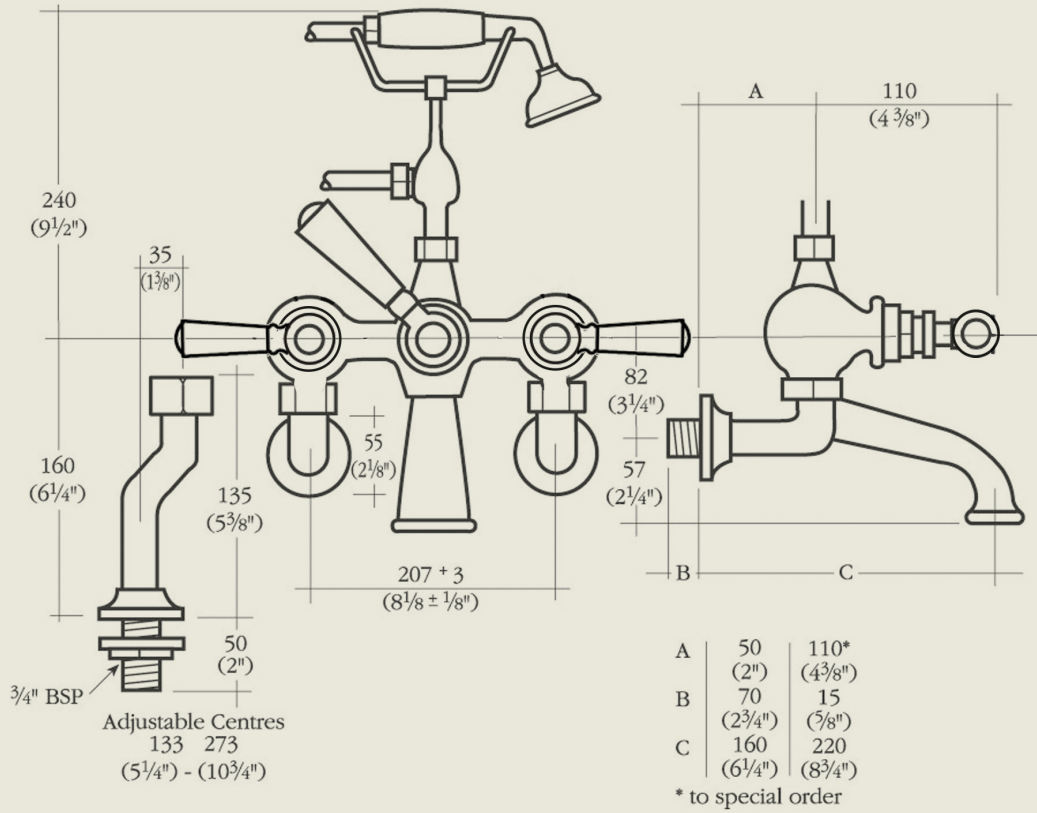

BY APPOINTMENT TO
HER MAJESTY QUEEN ELIZABETH II
MANUFACTURER OF KITCHEN & BATHROOM TAPS & MIXERS
BARBER WILSONS & CO. LTD.
LONDON

LONDON

BARBER WILSONS & CO

EST. 1905

Model No. RCL4308-I890

Internals Standard-3/4 turn ceramic cartridge
Optional compression cartridge available