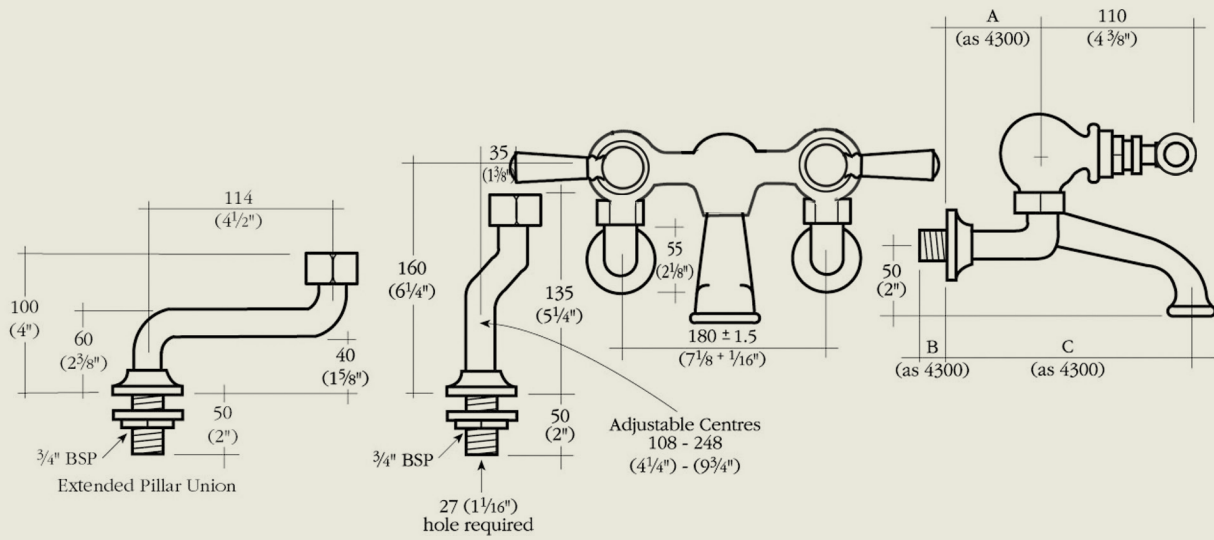

BY APPOINTMENT TO
HER MAJESTY QUEEN ELIZABETH II
MANUFACTURER OF KITCHEN & BATHROOM TAPS & MIXERS
BARBER WILSONS & CO. LTD.
LONDON

LONDON **BARBER WILSONS & CO** EST. 1905

Model No. RCL330-1890

Internals Standard-3/4 turn ceramic cartridge
Optional compression cartridge available