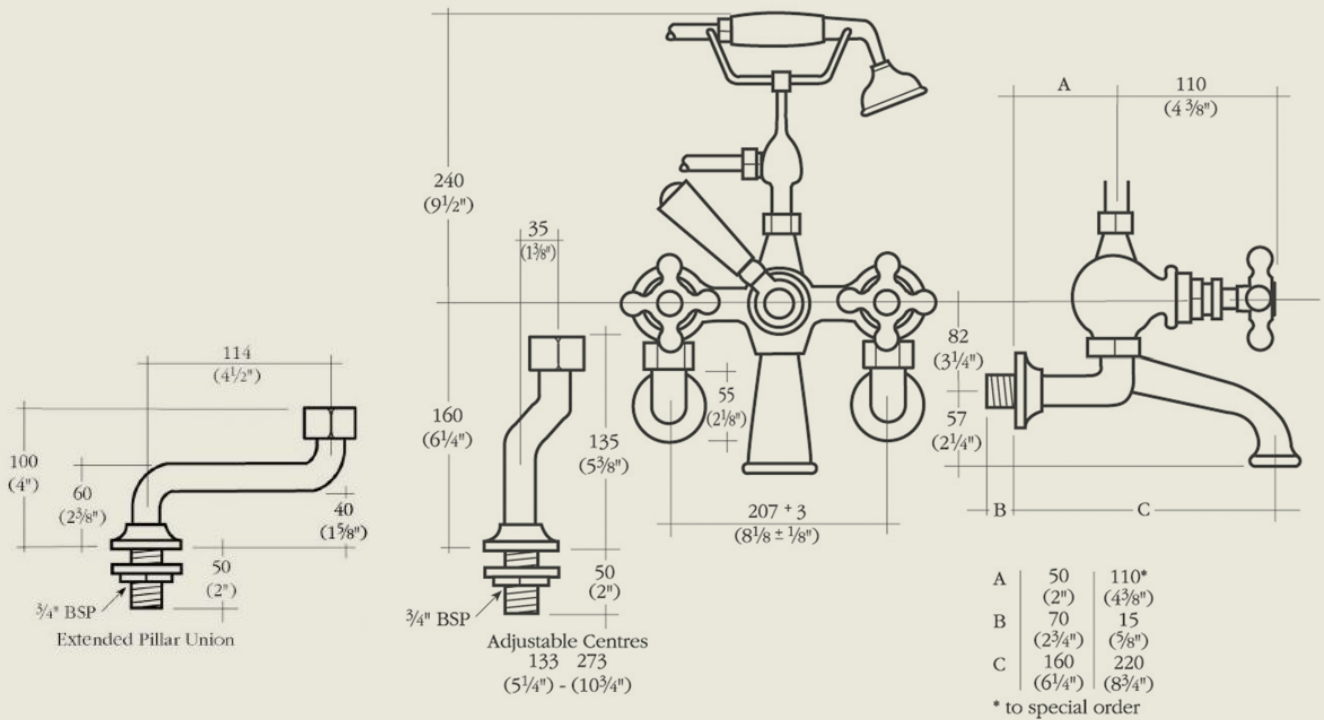

BY APPOINTMENT TO
HER MAJESTY QUEEN ELIZABETH II
MANUFACTURER OF KITCHEN & BATHROOM TAPS & MIXERS
BARBER WILSONS & CO. LTD.
LONDON

LONDON

BARBER WILSONS & CO

EST. 1905

Model No. R4300-1890-EX-PU

Internals Standard-3/4 turn ceramic cartridge
Optional compression cartridge available