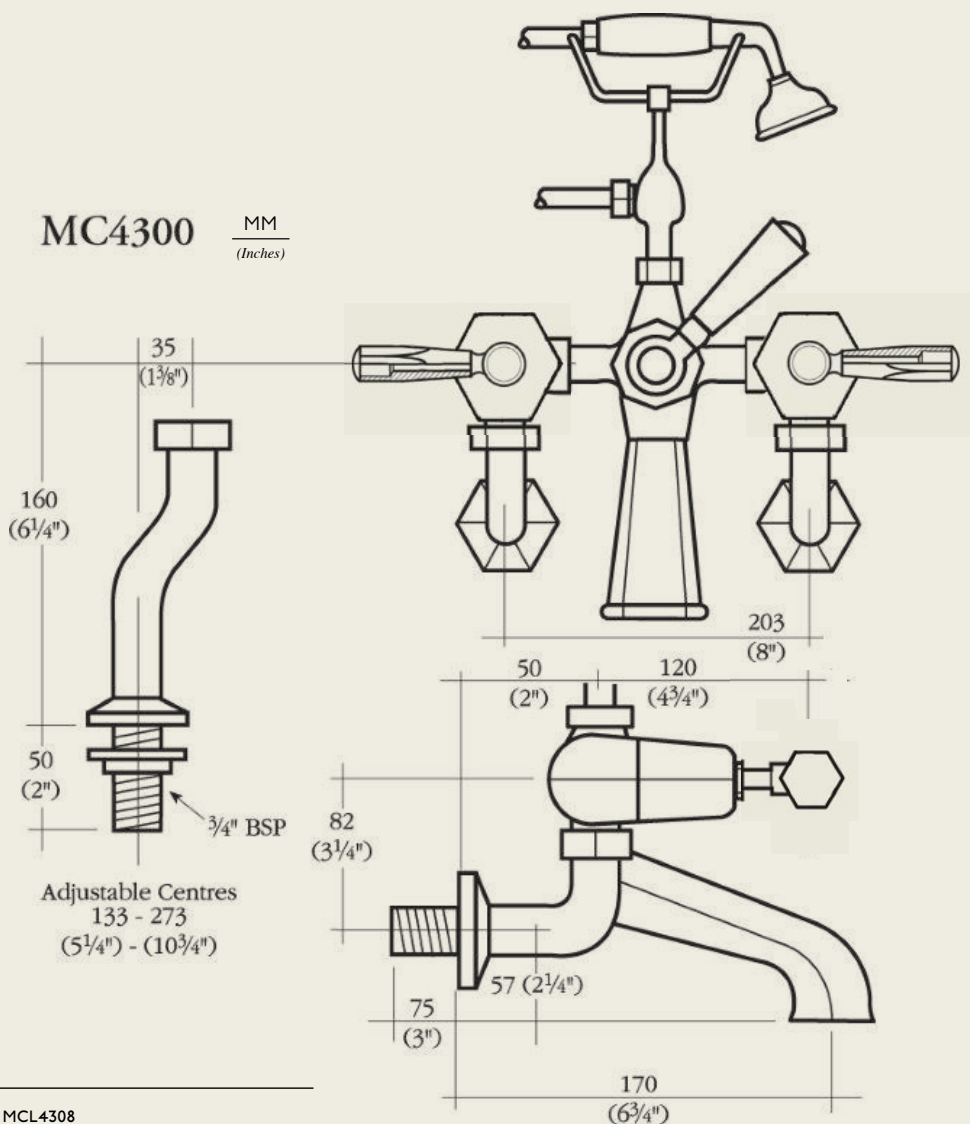

BY APPOINTMENT TO  
HER MAJESTY QUEEN ELIZABETH II  
MANUFACTURER OF KITCHEN & BATHROOM TAPS & MIXERS  
BARBER WILSONS & CO. LTD.  
LONDON

LONDON **BARBER WILSONS & CO** EST. 1905

MC4300  $\frac{\text{MM}}{\text{(Inches)}}$

MODEL NUMBER. MCL4308

INTERNALS Standard-3/4 turn ceramic cartridge Optional compression cartridge available

MADE IN LONDON

info@barberwilsons.co.uk  
+44 (0) 20 8888 3461

Barber Wilsons & Co Ltd, Crawley Road, London N22 6AH  
REG. OFFICE. AS ABOVE · REG. NO. 100285 ENGLAND