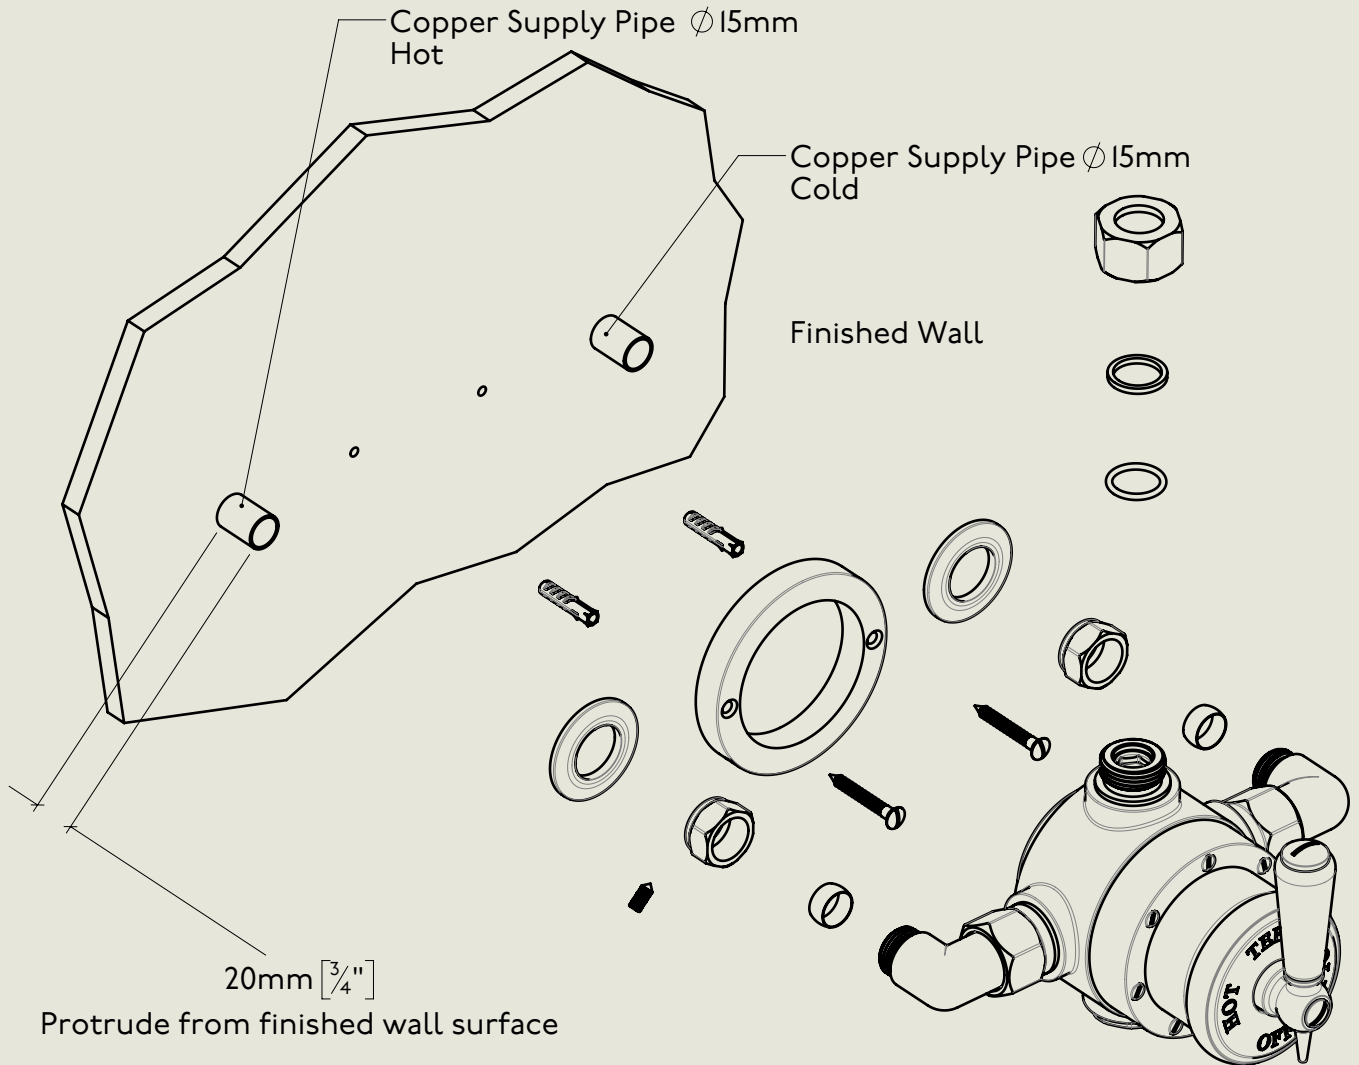

Model No.	Description	
RPS53CU	Regent PS53CU, Copper Union	Complete

BY APPOINTMENT TO
HER MAJESTY QUEEN ELIZABETH II
MANUFACTURE OF KITCHEN & BATHROOM TAPS & MIXERS
BARBER WILSONS & CO. LTD
LONDON

LONDON

BARBER WILSONS & CO

EST. 1905

American adapters fitted as standard when purchased via BW&Co USA

Model No.	Description	
RPS53CU	Regent PS53CU, Exposed Copper Union	First Fix

BY APPOINTMENT TO
HER MAJESTY QUEEN ELIZABETH II
MANUFACTURE OF KITCHEN & BATHROOM TAPS & MIXERS
BARBER WILSONS & CO. LTD
LONDON

LONDON **BARBER WILSONS & CO** EST. 1905

American adapters fitted as standard when purchased via BW&Co USA

Model No.	Description	
RPS53CU	Regent PS53CU, Copper Union	Second Fix