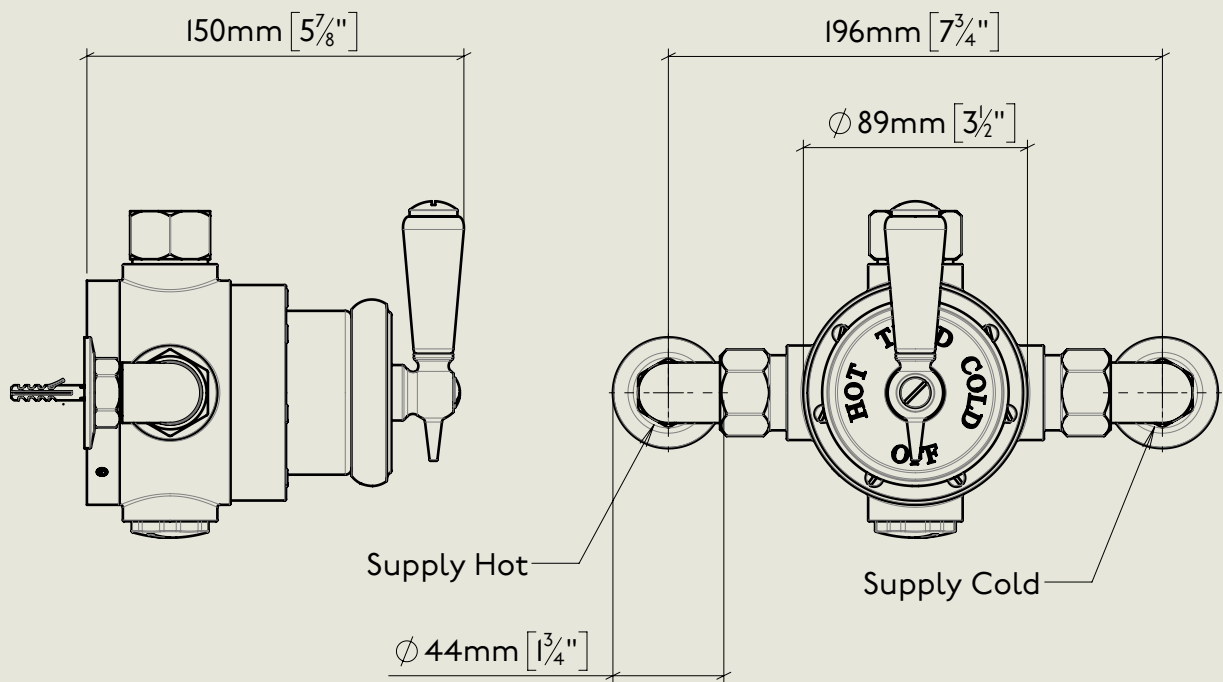

BY APPOINTMENT TO
HER MAJESTY QUEEN ELIZABETH II
MANUFACTURE OF KITCHEN & BATHROOM TAPS & MIXERS
BARBER WILSONS & CO. LTD
LONDON

LONDON **BARBER WILSONS & CO** EST. 1905

American adapters fitted as standard when purchased via BW&Co USA

Model No.	Description	
RPS53CU	Regent PS53CU, Copper Union	Complete