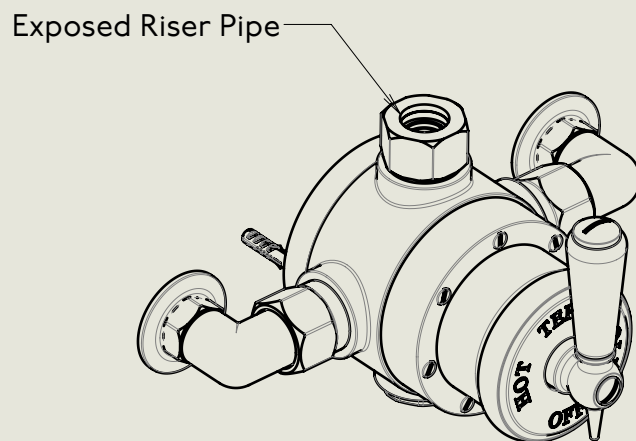

BY APPOINTMENT TO
HER MAJESTY QUEEN ELIZABETH II
MANUFACTURE OF KITCHEN & BATHROOM TAPS & MIXERS
BARBER WILSONS & CO. LTD
LONDON

LONDON **BARBER WILSONS & CO** EST. 1905

American adapters fitted as standard when purchased via BW&Co USA

Model No.	Description	
RPS53CU	Regent PS53CU, Copper Union	Complete

BY APPOINTMENT TO
HER MAJESTY QUEEN ELIZABETH II
MANUFACTURE OF KITCHEN & BATHROOM TAPS & MIXERS
BARBER WILSONS & CO. LTD
LONDON

LONDON

BARBER WILSONS & CO

EST. 1905

American adapters fitted as standard when purchased via BW&Co USA

Model No.	Description	
RPS53CU	Regent PS53CU, Exposed Copper Union	First Fix

BY APPOINTMENT TO
HER MAJESTY QUEEN ELIZABETH II
MANUFACTURE OF KITCHEN & BATHROOM TAPS & MIXERS
BARBER WILSONS & CO. LTD
LONDON

LONDON **BARBER WILSONS & CO** EST. 1905

American adapters fitted as standard when purchased via BW&Co USA

Model No.	Description	
RPS53CU	Regent PS53CU, Copper Union	Second Fix