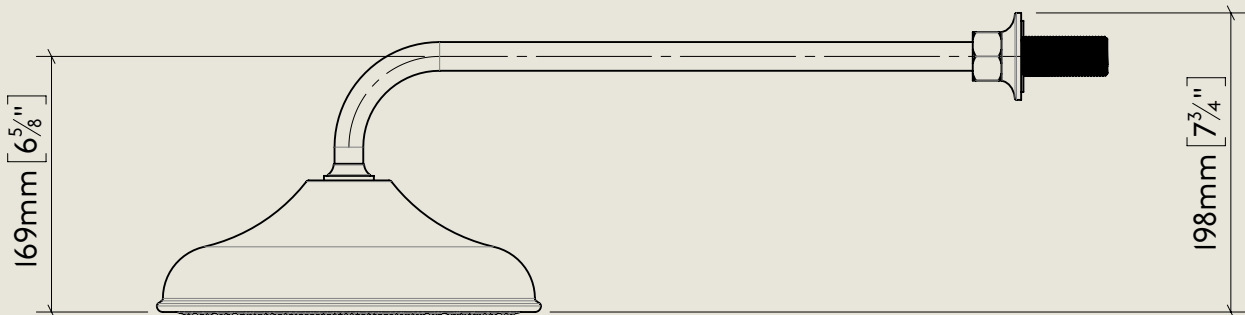

BY APPOINTMENT TO
HER MAJESTY QUEEN ELIZABETH II
MANUFACTURE OF KITCHEN & BATHROOM TAPS & MIXERS
BARBER WILSONS & CO. LTD
LONDON

LONDON BARBER WILSONS & CO EST. 1905

American adapters fitted as standard when purchased via BW&Co USA

Model No.	Description	
PS45	PS45, 10" Diameter Rose	Complete