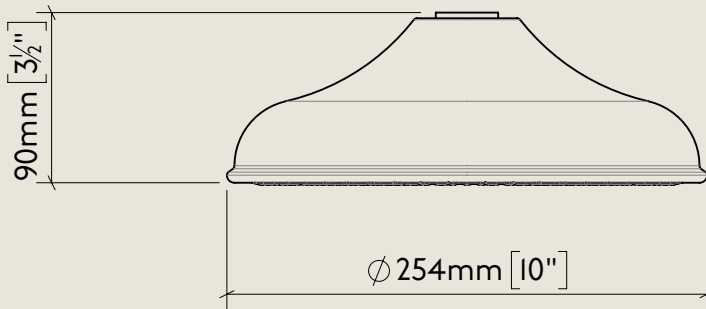

BY APPOINTMENT TO
HER MAJESTY QUEEN ELIZABETH II
MANUFACTURE OF KITCHEN & BATHROOM TAPS & MIXERS
BARBER WILSONS & CO. LTD
LONDON

LONDON BARBER WILSONS & CO EST. 1905

American adapters fitted as standard when purchased via BW&Co USA

Model No.	Description	
PS45	PS45, 10" Diameter Rose	Complete