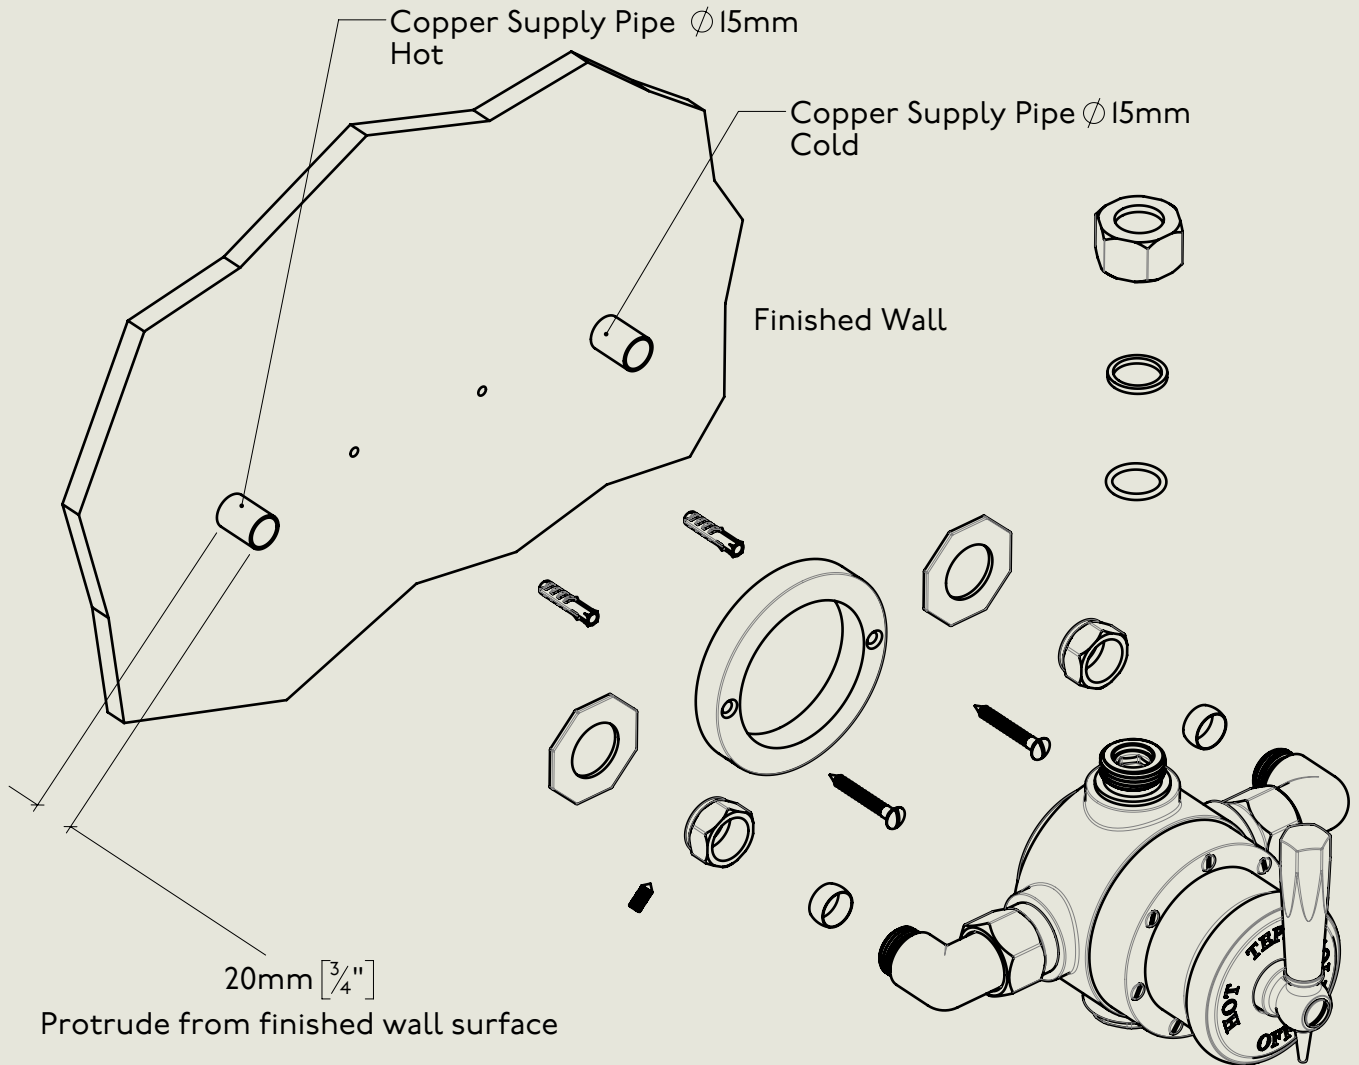

Model No.	Description	
MCPS53CU	Mastercraft PS53CU, Copper Union	Complete

BY APPOINTMENT TO  
HER MAJESTY QUEEN ELIZABETH II  
MANUFACTURE OF KITCHEN & BATHROOM TAPS & MIXERS  
BARBER WILSONS & CO. LTD  
LONDON

LONDON

BARBER WILSONS & CO

EST. 1905

American adapters fitted as standard when purchased via BW&Co USA

Model No.	Description	
MCPS53CU	Mastercraft PS53CU, Copper Union	First Fix

BY APPOINTMENT TO  
HER MAJESTY QUEEN ELIZABETH II  
MANUFACTURE OF KITCHEN & BATHROOM TAPS & MIXERS  
BARBER WILSONS & CO. LTD  
LONDON

LONDON BARBER WILSONS & CO EST. 1905

American adapters fitted as standard when purchased via BW&Co USA

<p>Model No. MCPS53CU</p>	<p>Description Mastercraft PS53CU, Copper Union</p>	<p>Second Fix</p>
-------------------------------	---	-------------------