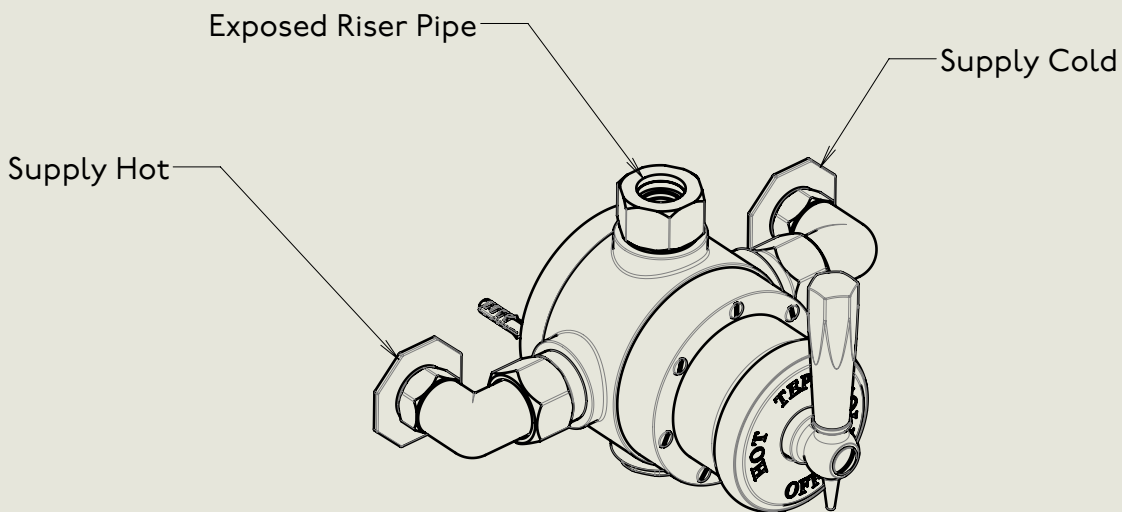

BY APPOINTMENT TO  
HER MAJESTY QUEEN ELIZABETH II  
MANUFACTURE OF KITCHEN & BATHROOM TAPS & MIXERS  
BARBER WILSONS & CO. LTD  
LONDON

LONDON **BARBER WILSONS & CO** EST. 1905

American adapters fitted as standard when purchased via BW&Co USA

Model No.	Description	
MCPS53CU	Mastercraft PS53CU, Copper Union	Complete

BY APPOINTMENT TO  
HER MAJESTY QUEEN ELIZABETH II  
MANUFACTURE OF KITCHEN & BATHROOM TAPS & MIXERS  
BARBER WILSONS & CO. LTD  
LONDON

LONDON

BARBER WILSONS & CO

EST. 1905

American adapters fitted as standard when purchased via BW&Co USA

Model No.	Description	
MCPS53CU	Mastercraft PS53CU, Copper Union	First Fix

BY APPOINTMENT TO  
HER MAJESTY QUEEN ELIZABETH II  
MANUFACTURE OF KITCHEN & BATHROOM TAPS & MIXERS  
BARBER WILSONS & CO. LTD  
LONDON

LONDON BARBER WILSONS & CO EST. 1905

American adapters fitted as standard when purchased via BW&Co USA

<p>Model No. MCPS53CU</p>	<p>Description Mastercraft PS53CU, Copper Union</p>	<p>Second Fix</p>
-------------------------------	---	-------------------