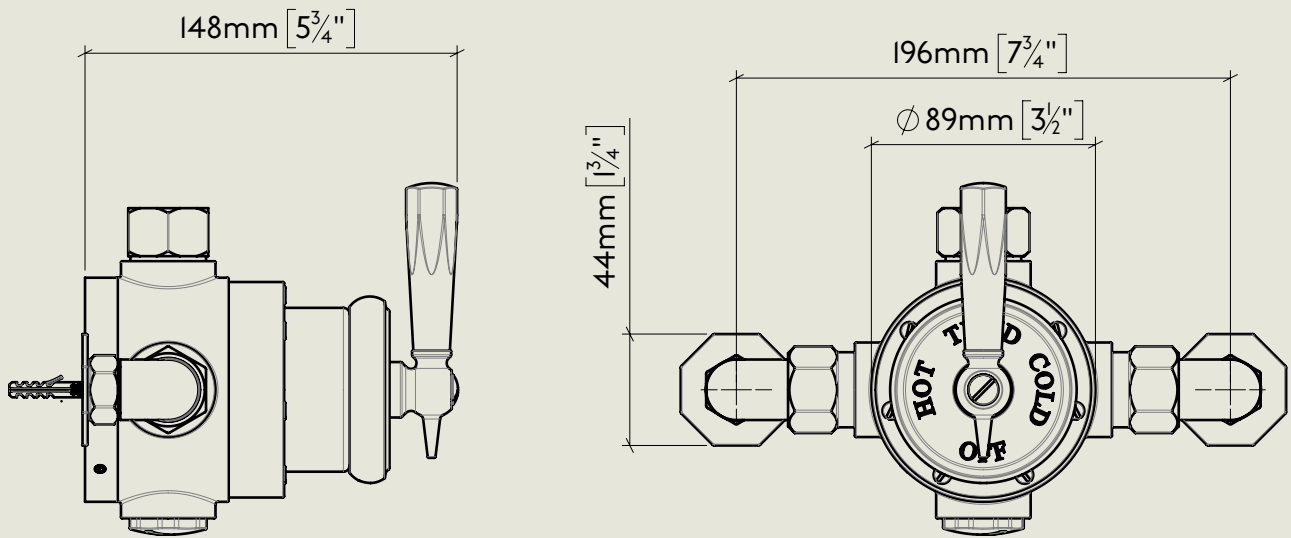

BY APPOINTMENT TO
HER MAJESTY QUEEN ELIZABETH II
MANUFACTURE OF KITCHEN & BATHROOM TAPS & MIXERS
BARBER WILSONS & CO. LTD
LONDON

LONDON **BARBER WILSONS & CO** EST. 1905

American adapters fitted as standard when purchased via BW&Co USA

Model No.	Description	
MCPS53CU	Mastercraft PS53CU, Copper Union	Complete