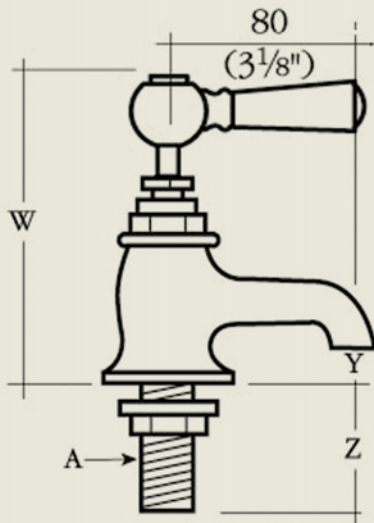

BY APPOINTMENT TO
HER MAJESTY QUEEN ELIZABETH II
MANUFACTURER OF KITCHEN & BATHROOM TAPS & MIXERS
BARBER WILSONS & CO. LTD.
LONDON

LONDON

BARBER WILSONS & CO

EST. 1905

	1/2	1/2	1/2	3/4	
	2123	2124	2125	2134	
V	75 (3")	100 (4")	125 (5")	100 (4")	
W	130 (5 1/8")	130 (5 1/8")	120 (4 3/4")	158 (6 1/4")	
Y	20 (3/4")	20 (3/4")	5 (3/16")	25 (1")	
Z	63 (2 1/2")	63 (2 1/2")	100 (4")	75 (3")	
Flange hole (A)	48 (1 7/8")	48 (1 7/8")	48 (1 7/8")	53 (2 1/8")	DIA
	30 (1 3/16")	30 (1 3/16")	30 (1 3/16")	35 (1 3/8")	

Model No. RML2134-I890 *image shows I890

Internals Standard-3/4 turn ceramic cartridge
Optional compression cartridge available

MADE IN LONDON

info@barberwilsons.co.uk
+44 (0) 20 8888 3461

Barber Wilsons & Co Ltd, Crawley Road, London N22 6AH
REG. OFFICE. AS ABOVE - REG. NO. 100285 ENGLAND