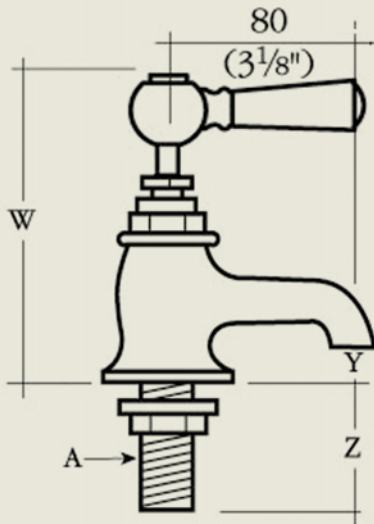

BY APPOINTMENT TO
HER MAJESTY QUEEN ELIZABETH II
MANUFACTURER OF KITCHEN & BATHROOM TAPS & MIXERS
BARBER WILSONS & CO. LTD.
LONDON

LONDON

BARBER WILSONS & CO

EST. 1905

	1/2	1/2	1/2	3/4	
	2123	2124	2125	2134	
V	75 (3")	100 (4")	125 (5")	100 (4")	
W	130 (5 1/8")	130 (5 1/8")	120 (4 3/4")	158 (6 1/4")	
Y	20 (3/4")	20 (3/4")	5 (3/16")	25 (1")	
Z	63 (2 1/2")	63 (2 1/2")	100 (4")	75 (3")	
Flange hole (A)	48 (1 7/8")	48 (1 7/8")	48 (1 7/8")	53 (2 1/8")	DIA
	30 (1 3/16")	30 (1 3/16")	30 (1 3/16")	35 (1 3/8")	

Model No. RML2125-I900 *image shows I890

Internals Standard-3/4 turn ceramic cartridge
Optional compression cartridge available

MADE IN LONDON

info@barberwilsons.co.uk
+44 (0) 20 8888 3461

Barber Wilsons & Co Ltd, Crawley Road, London N22 6AH
REG. OFFICE. AS ABOVE - REG. NO. 100285 ENGLAND