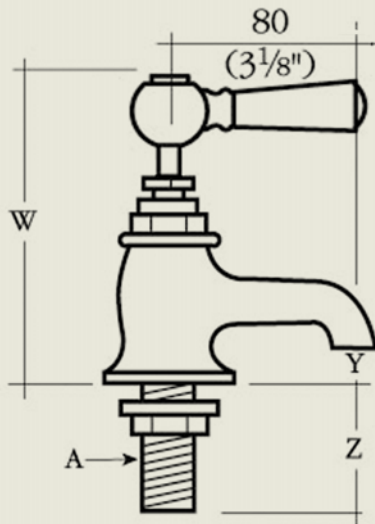

BY APPOINTMENT TO  
HER MAJESTY QUEEN ELIZABETH II  
MANUFACTURER OF KITCHEN & BATHROOM TAPS & MIXERS  
BARBER WILSONS & CO. LTD.  
LONDON

LONDON

BARBER WILSONS & CO

EST. 1905

	1/2	1/2	1/2	3/4	
	2123	2124	2125	2134	
V	75 (3")	100 (4")	125 (5")	100 (4")	
W	130 (5 1/8")	130 (5 1/8")	120 (4 3/4")	158 (6 1/4")	
Y	20 (3/4")	20 (3/4")	5 (3/16")	25 (1")	
Z	63 (2 1/2")	63 (2 1/2")	100 (4")	75 (3")	
Flange hole	48	48	48	53	DIA
(A)	30 (1 3/16")	30 (1 3/16")	30 (1 3/16")	35 (1 3/8")	

**Model No.** RML2124-I900 \*image shows I890

**Internals** Standard-3/4 turn ceramic cartridge  
Optional compression cartridge available

MADE IN LONDON

info@barberwilsons.co.uk  
+44 (0) 20 8888 3461

Barber Wilsons & Co Ltd, Crawley Road, London N22 6AH  
REG. OFFICE. AS ABOVE - REG. NO. 100285 ENGLAND