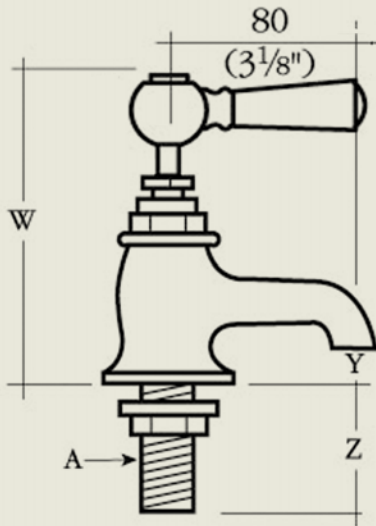

BY APPOINTMENT TO
HER MAJESTY QUEEN ELIZABETH II
MANUFACTURER OF KITCHEN & BATHROOM TAPS & MIXERS
BARBER WILSONS & CO. LTD.
LONDON

LONDON

BARBER WILSONS & CO

EST. 1905

	1/2	1/2	1/2	3/4	
	2123	2124	2125	2134	
V	75 (3")	100 (4")	125 (5")	100 (4")	
W	130 (5 1/8")	130 (5 1/8")	120 (4 3/4")	158 (6 1/4")	
Y	20 (3/4")	20 (3/4")	5 (3/16")	25 (1")	
Z	63 (2 1/2")	63 (2 1/2")	100 (4")	75 (3")	
Flange hole (A)	48 (1 7/8")	48 (1 7/8")	48 (1 7/8")	53 (2 1/8")	DIA
	30 (1 3/16")	30 (1 3/16")	30 (1 3/16")	35 (1 3/8")	

Model No. RML2123-1890

Internals Standard-3/4 turn ceramic cartridge
Optional compression cartridge available

MADE IN LONDON

info@barberwilsons.co.uk
+44 (0) 20 8888 3461

Barber Wilsons & Co Ltd, Crawley Road, London N22 6AH
REG. OFFICE. AS ABOVE - REG. NO. 100285 ENGLAND