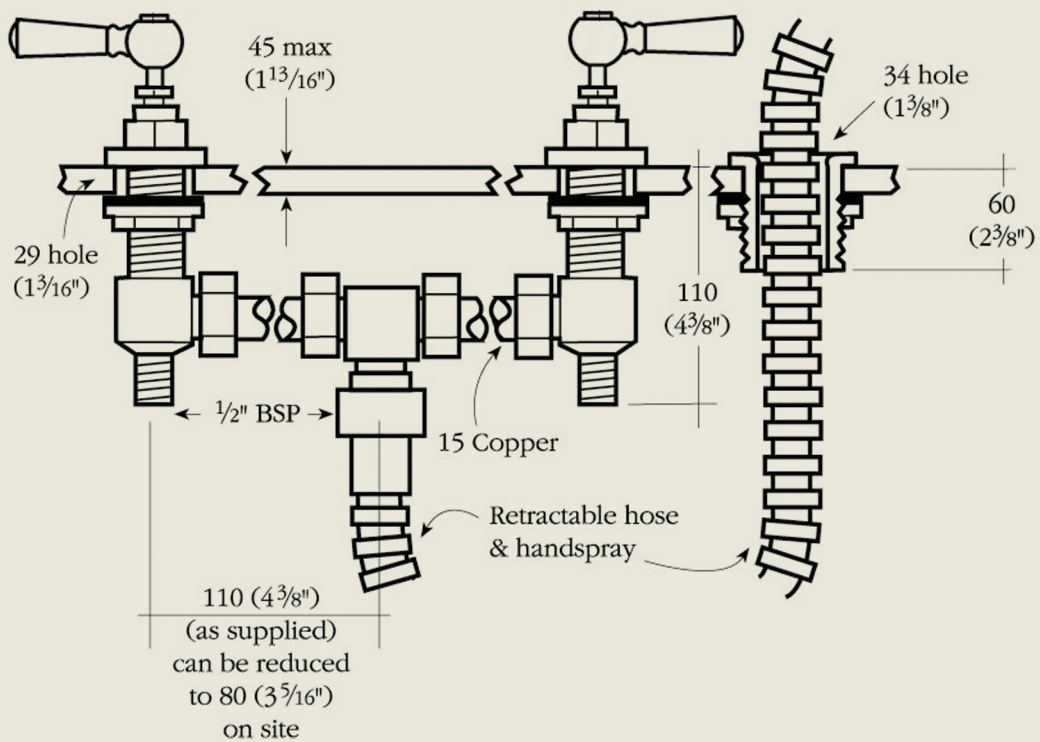

BY APPOINTMENT TO  
HER MAJESTY QUEEN ELIZABETH II  
MANUFACTURER OF KITCHEN & BATHROOM TAPS & MIXERS  
BARBER WILSONS & CO. LTD.  
LONDON

LONDON

BARBER WILSONS & CO

EST. 1905

Model No. RCL6008-I890

Internals Standard-3/4 turn ceramic cartridge  
Optional compression cartridge available