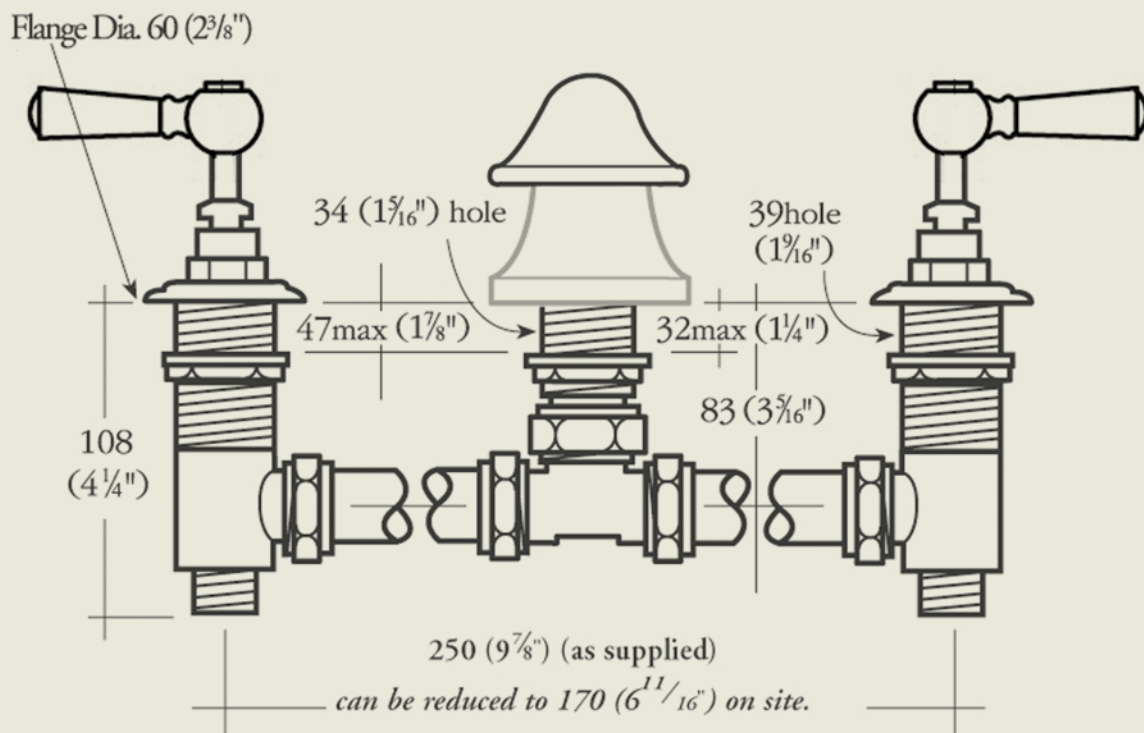

BY APPOINTMENT TO
HER MAJESTY QUEEN ELIZABETH II
MANUFACTURER OF KITCHEN & BATHROOM TAPS & MIXERS
BARBER WILSONS & CO. LTD.
LONDON

LONDON

BARBER WILSONS & CO

EST. 1905

Model No. RCL3480-I890

Internals Standard-3/4 turn ceramic cartridge
Optional compression cartridge available