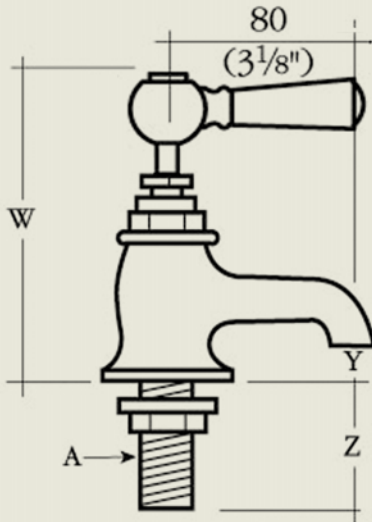

BY APPOINTMENT TO
HER MAJESTY QUEEN ELIZABETH II
MANUFACTURER OF KITCHEN & BATHROOM TAPS & MIXERS
BARBER WILSONS & CO. LTD.
LONDON

LONDON

BARBER WILSONS & CO

EST. 1905

	1/2	1/2	1/2	3/4
	2123	2124	2125	2134
V	75 (3")	100 (4")	125 (5")	100 (4")
W	130 (5 1/8")	130 (5 1/8")	120 (4 3/4")	158 (6 1/4")
Y	20 (3/4")	20 (3/4")	5 (3/16")	25 (1")
Z	63 (2 1/2")	63 (2 1/2")	100 (4")	75 (3")
Flange hole (A)	48 (1 7/8")	48 (1 7/8")	48 (1 7/8")	53 (2 1/8")
	30 (1 3/16")	30 (1 3/16")	30 (1 3/16")	35 (1 3/8")

DIA

Model No. RCL2125-1900 *image shows 1890

Internals Standard-3/4 turn ceramic cartridge
Optional compression cartridge available

MADE IN LONDON

info@barberwilsons.co.uk
+44 (0) 20 8888 3461

Barber Wilsons & Co Ltd, Crawley Road, London N22 6AH
REG. OFFICE. AS ABOVE - REG. NO. 100285 ENGLAND