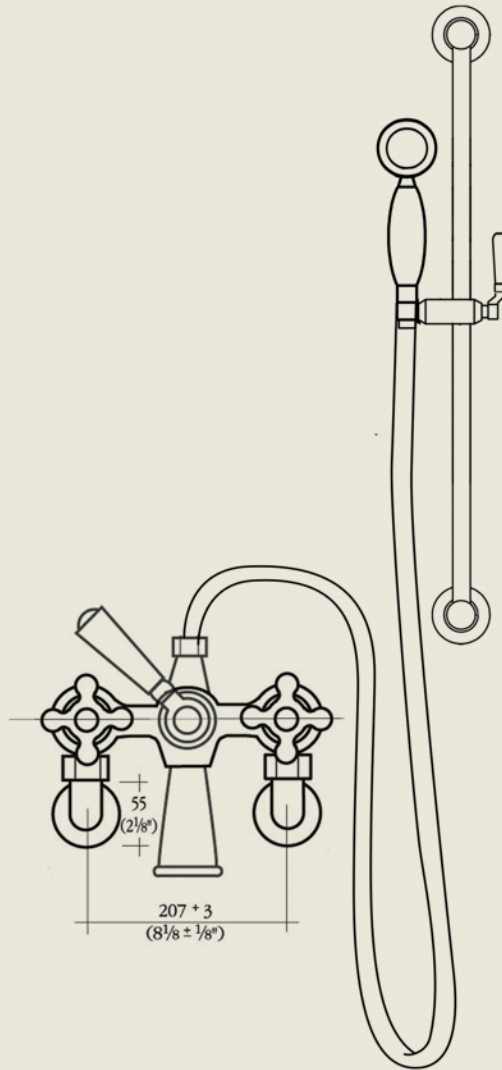

BY APPOINTMENT TO  
HER MAJESTY QUEEN ELIZABETH II  
MANUFACTURER OF KITCHEN & BATHROOM TAPS & MIXERS  
BARBER WILSONS & CO. LTD.  
LONDON

LONDON

BARBER WILSONS & CO

EST. 1905

Model No. R4306

Internals Standard-3/4 turn ceramic cartridge  
Optional compression cartridge available