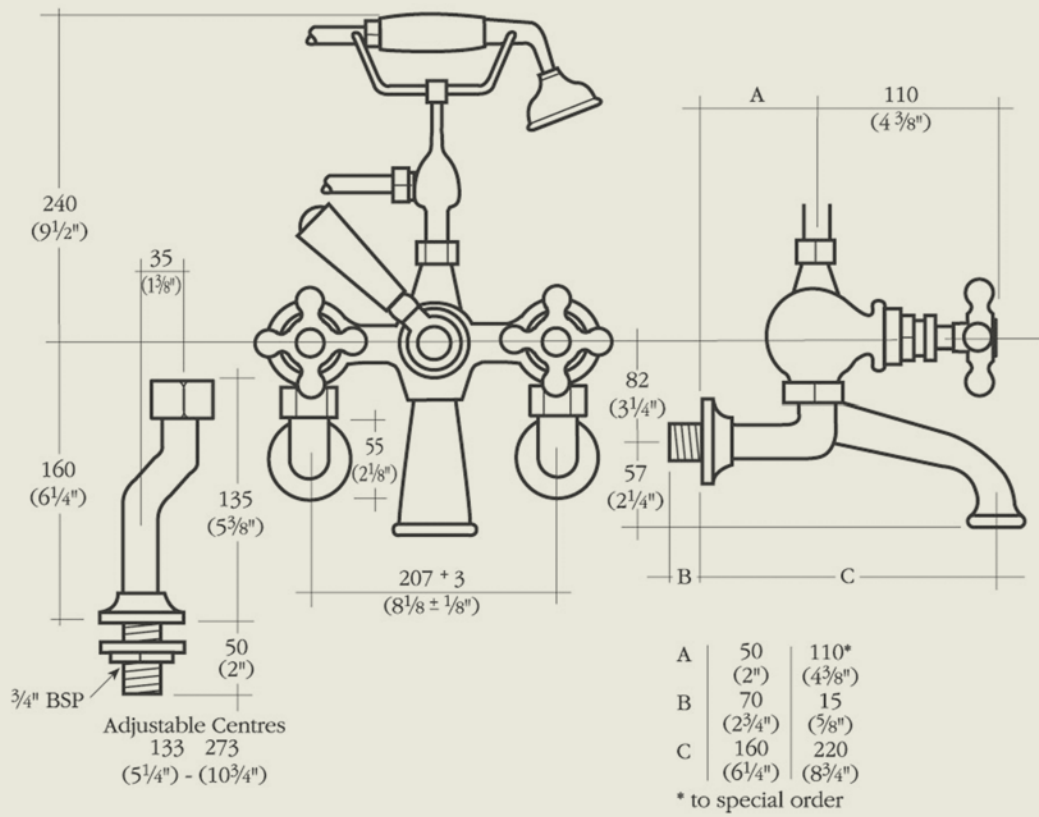

BY APPOINTMENT TO
HER MAJESTY QUEEN ELIZABETH II
MANUFACTURER OF KITCHEN & BATHROOM TAPS & MIXERS
BARBER WILSONS & CO. LTD.
LONDON

LONDON

BARBER WILSONS & CO

EST. 1905

Model No. R4300-1900 *image shows 1890 headwork

Internals Standard-3/4 turn ceramic cartridge
Optional compression cartridge available

MADE IN LONDON

info@barberwilsons.co.uk
+44 (0) 20 8888 3461

Barber Wilsons & Co Ltd, Crawley Road, London N22 6AH
REG. OFFICE. AS ABOVE - REG. NO. 100285 ENGLAND