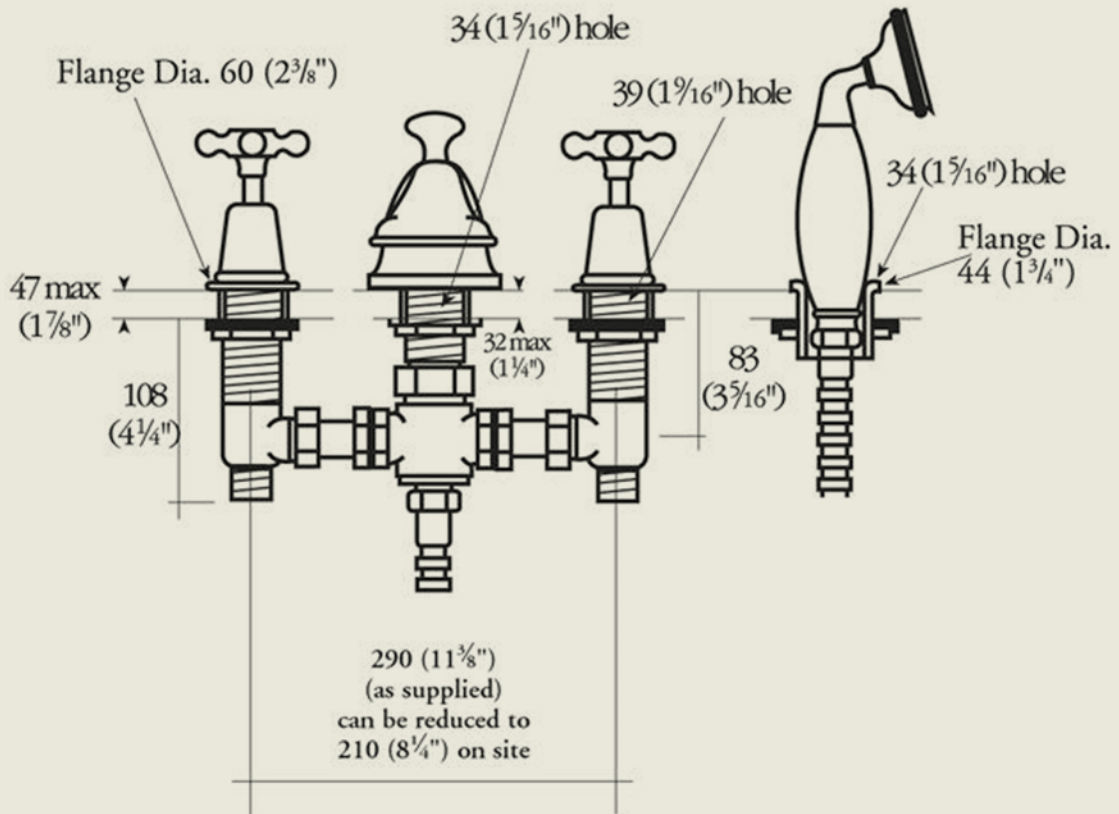

BY APPOINTMENT TO
HER MAJESTY QUEEN ELIZABETH II
MANUFACTURER OF KITCHEN & BATHROOM TAPS & MIXERS
BARBER WILSONS & CO. LTD.
LONDON

LONDON

BARBER WILSONS & CO

EST. 1905

Model No. R3484-1900

Internals Standard-3/4 ceramic cartridge
Optional compression cartridge available