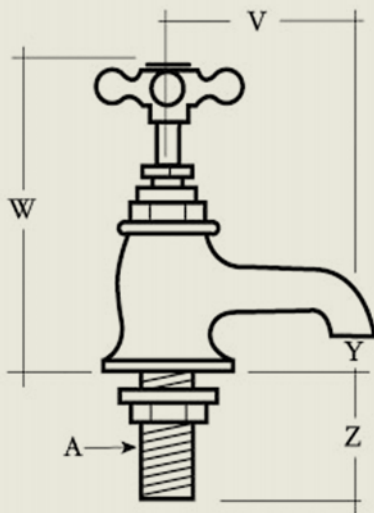

BY APPOINTMENT TO  
HER MAJESTY QUEEN ELIZABETH II  
MANUFACTURER OF KITCHEN & BATHROOM TAPS & MIXERS  
BARBER WILSONS & CO. LTD.  
LONDON

LONDON

BARBER WILSONS & CO

EST. 1905

	1/2	1/2	1/2	3/4	
	2123	2124	2125	2134	
V	75 (3")	100 (4")	125 (5")	100 (4")	
W	130 (5 1/8")	130 (5 1/8")	120 (4 3/4")	158 (6 1/4")	
Y	20 (3/4")	20 (3/4")	5 (3/16")	25 (1")	
Z	63 (2 1/2")	63 (2 1/2")	100 (4")	75 (3")	
Flange hole (A)	48 (1 7/8")	48 (1 7/8")	48 (1 7/8")	53 (2 1/8")	DIA
	30 (1 3/16")	30 (1 3/16")	30 (1 3/16")	35 (1 3/8")	

**Model No.** R2125-I900 \*image shows I890

**Internals** Standard-3/4 turn ceramic cartridge  
Optional compression cartridge available

MADE IN LONDON

info@barberwilsons.co.uk  
+44 (0) 20 8888 3461

Barber Wilsons & Co Ltd, Crawley Road, London N22 6AH  
REG. OFFICE. AS ABOVE - REG. NO. 100285 ENGLAND