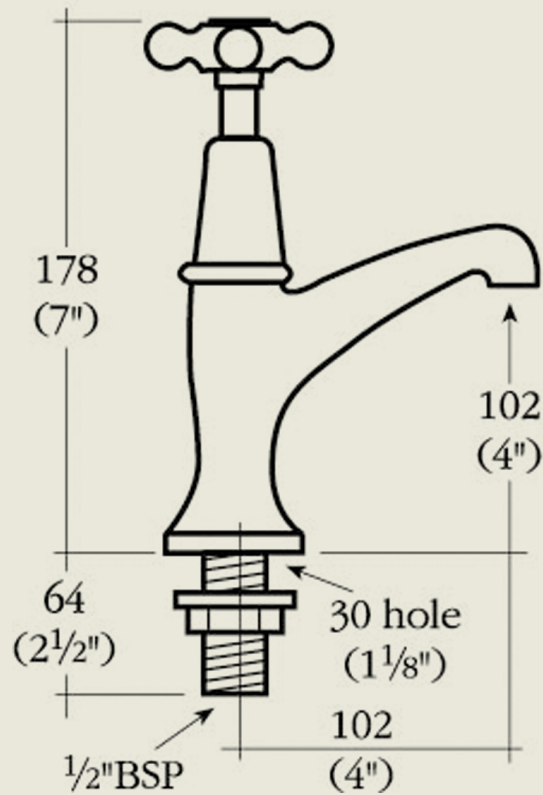

BY APPOINTMENT TO
HER MAJESTY QUEEN ELIZABETH II
MANUFACTURER OF KITCHEN & BATHROOM TAPS & MIXERS
BARBER WILSONS & CO. LTD.
LONDON

LONDON

BARBER WILSONS & CO

EST. 1905

Model No. RI06-I890 *image shows I900 headwork

Internals Standard-3/4 turn ceramic cartridge
Optional compression cartridge available

MADE IN LONDON

BW
& CO

info@barberwilsons.co.uk
+44 (0) 20 8888 3461

Barber Wilsons & Co Ltd, Crawley Road, London N22 6AH
REG. OFFICE. AS ABOVE - REG. NO. 100285 ENGLAND