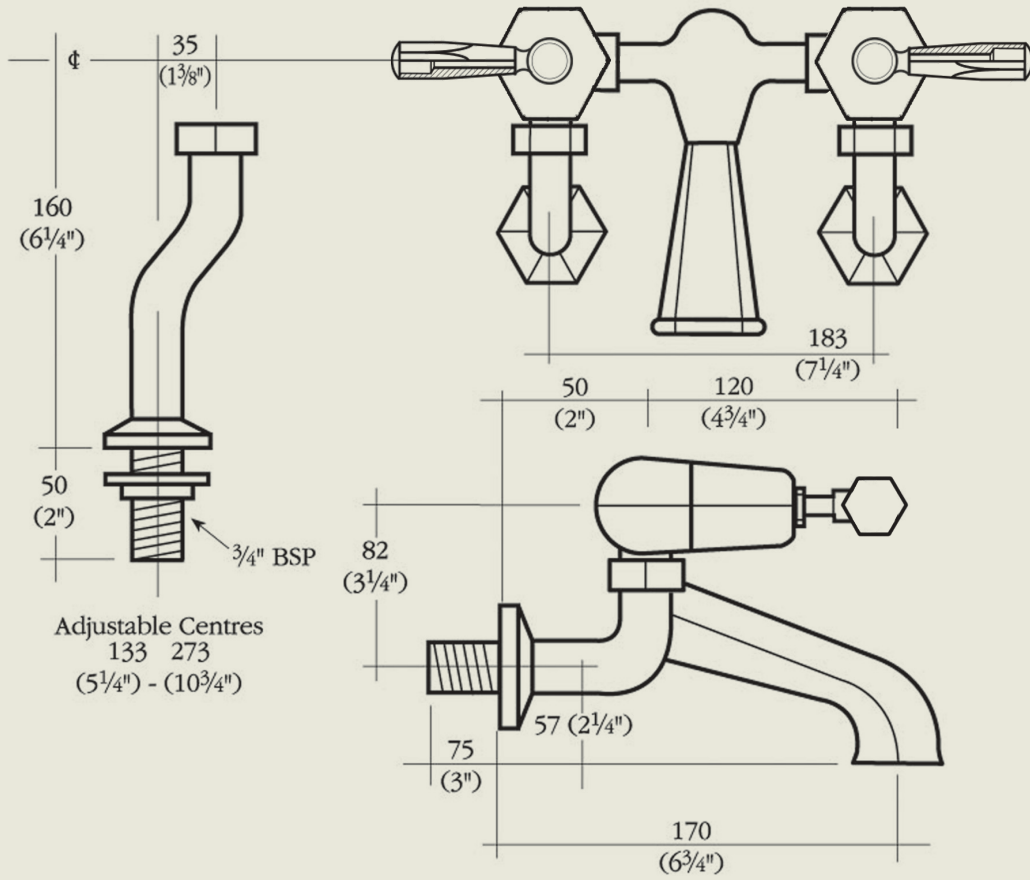

BY APPOINTMENT TO  
HER MAJESTY QUEEN ELIZABETH II  
MANUFACTURER OF KITCHEN & BATHROOM TAPS & MIXERS  
BARBER WILSONS & CO. LTD.  
LONDON

LONDON

BARBER WILSONS & CO

EST. 1905

Model No. MCL3300

Internals Standard-3/4 turn ceramic cartridge  
Optional compression cartridge available