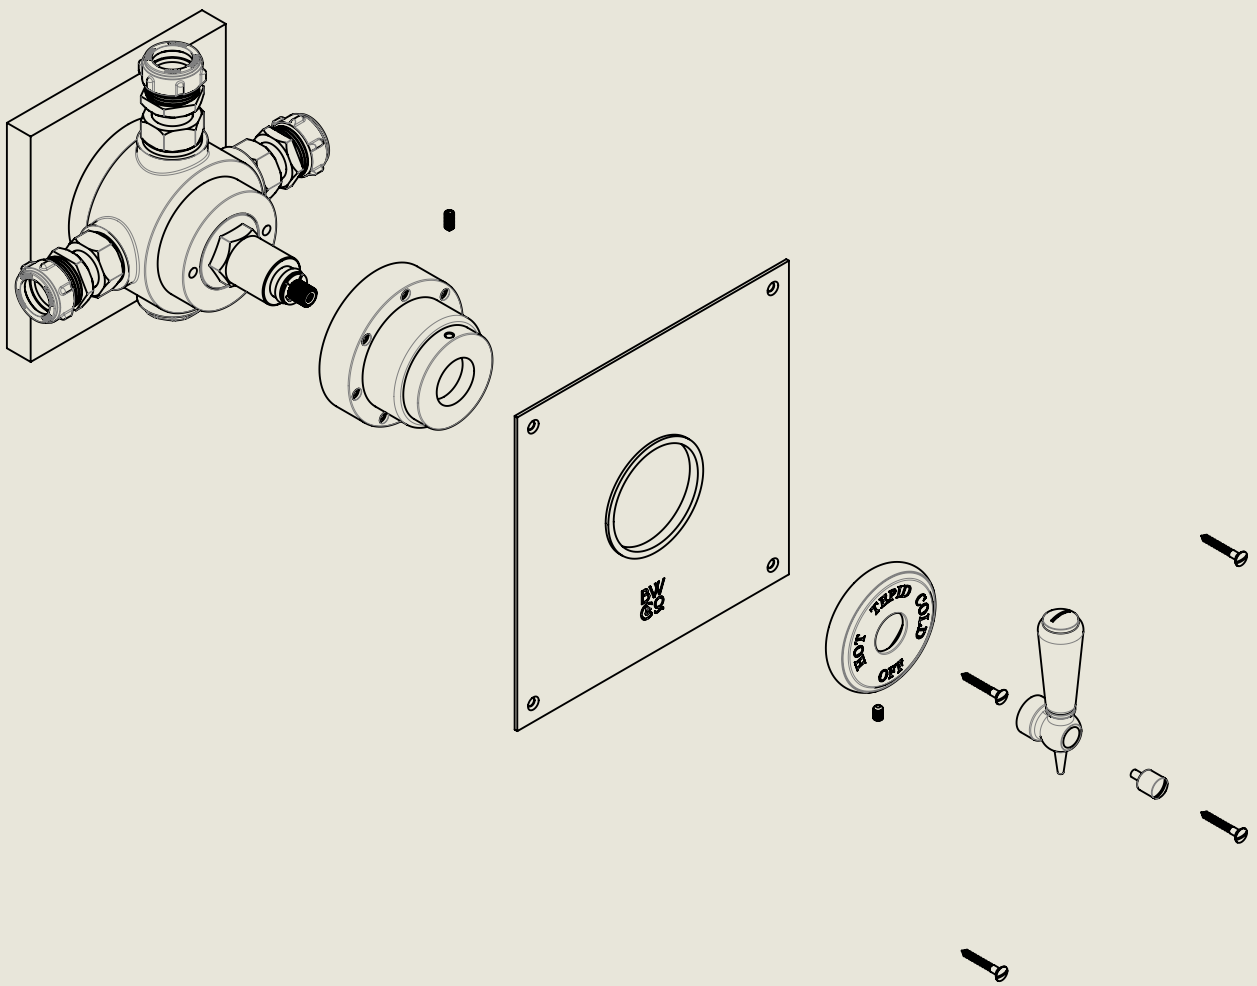

203mm [8"]

203mm [8"]

American adapters fitted as standard when purchased via BW&Co USA

Model No.	Description	
RPS53CSQ	Regent PS53CSQ	Complete

BY APPOINTMENT TO
HER MAJESTY QUEEN ELIZABETH II
MANUFACTURE OF KITCHEN & BATHROOM TAPS & MIXERS
BARBER WILSONS & CO. LTD
LONDON

LONDON

BARBER WILSONS & CO

EST. 1905

American adapters fitted as standard when purchased via BW&Co USA

Model No.	Description	
RPS53CSQ	Regent PS53CSQ	First Fix

BY APPOINTMENT TO
HER MAJESTY QUEEN ELIZABETH II
MANUFACTURE OF KITCHEN & BATHROOM TAPS & MIXERS
BARBER WILSONS & CO. LTD
LONDON

LONDON BARBER WILSONS & CO EST. 1905

American adapters fitted as standard when purchased via BW&Co USA

Model No.	Description	
RPS53CSQ	Regent PS53CSQ	Second Fix