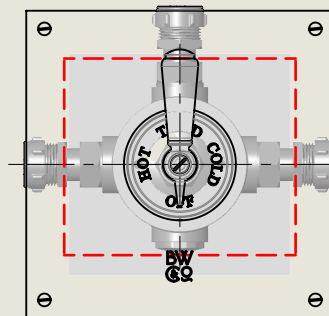

BY APPOINTMENT TO
HER MAJESTY QUEEN ELIZABETH II
MANUFACTURE OF KITCHEN & BATHROOM TAPS & MIXERS
BARBER WILSONS & CO. LTD
LONDON

LONDON **BARBER WILSONS & CO** EST. 1905

118mm [4⁵/₈"

Maximum

98mm [3⁷/₈"

Minimum

203mm [8"]

203mm [8"]

American adapters fitted as standard when purchased via BW&Co USA

Model No.	Description	
RPS53CSQ	Regent PS53CSQ	Complete

BY APPOINTMENT TO
HER MAJESTY QUEEN ELIZABETH II
MANUFACTURE OF KITCHEN & BATHROOM TAPS & MIXERS
BARBER WILSONS & CO. LTD
LONDON

LONDON

BARBER WILSONS & CO

EST. 1905

American adapters fitted as standard when purchased via BW&Co USA

Model No.	Description	
RPS53CSQ	Regent PS53CSQ	First Fix

BY APPOINTMENT TO
HER MAJESTY QUEEN ELIZABETH II
MANUFACTURE OF KITCHEN & BATHROOM TAPS & MIXERS
BARBER WILSONS & CO. LTD
LONDON