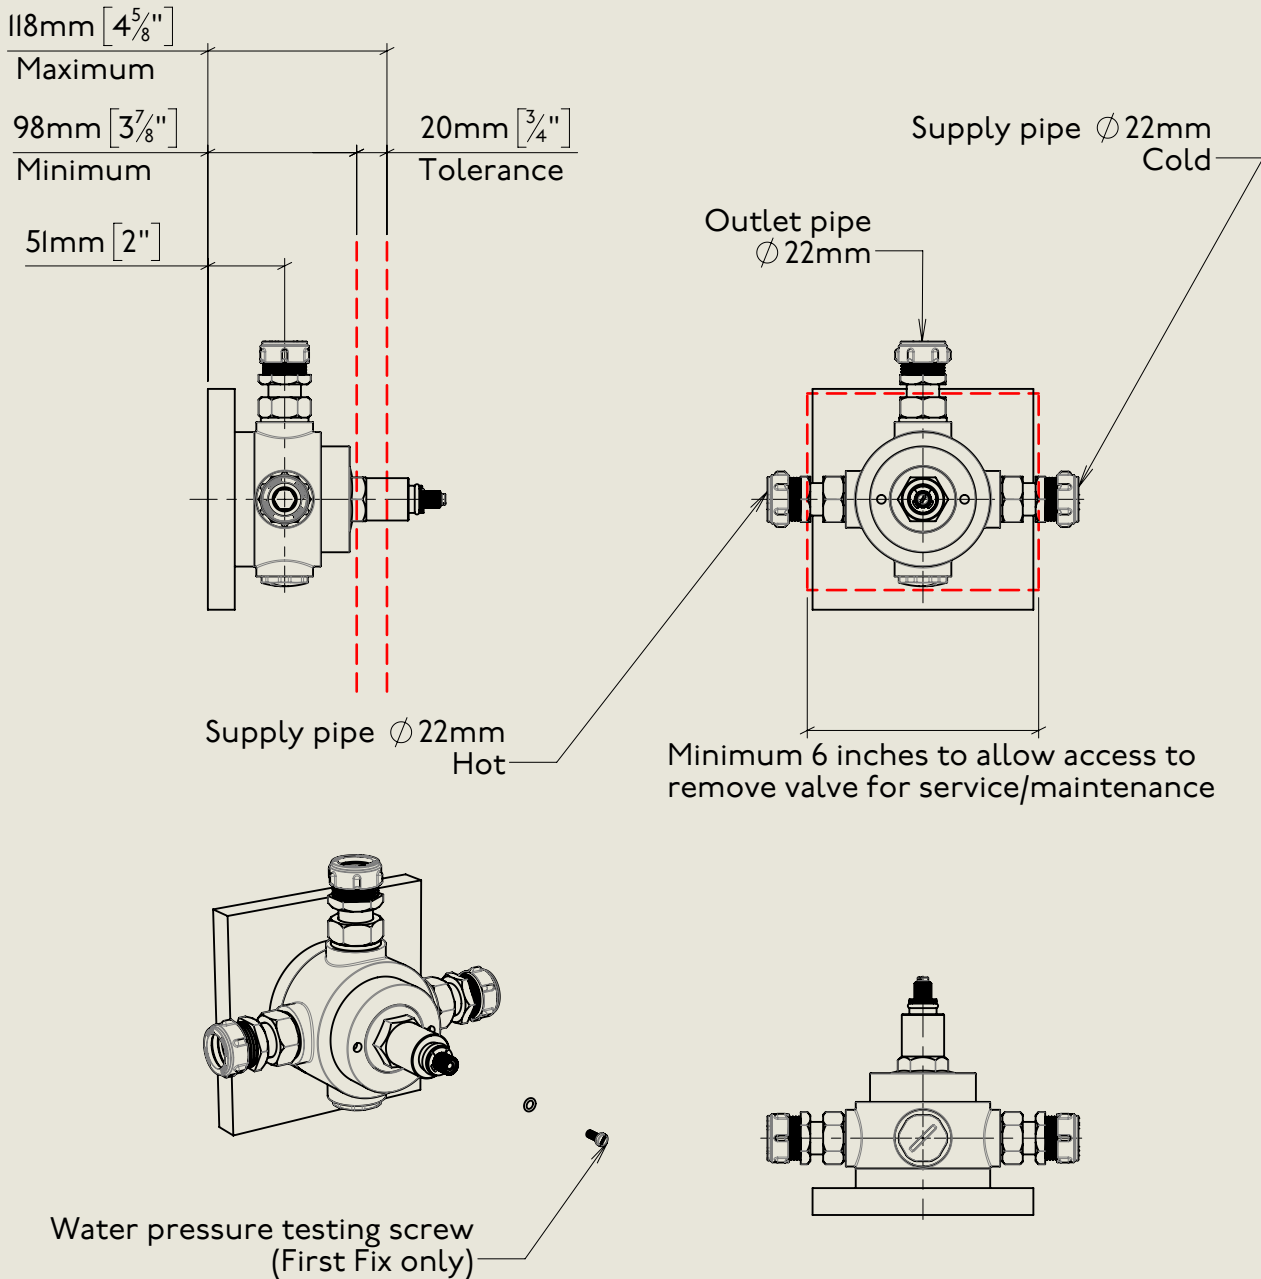

BY APPOINTMENT TO
HER MAJESTY QUEEN ELIZABETH II
MANUFACTURE OF KITCHEN & BATHROOM TAPS & MIXERS
BARBER WILSONS & CO. LTD
LONDON

LONDON **BARBER WILSONS & CO** EST. 1905

118mm [4⁵/₈"

Maximum

98mm [3⁷/₈"

Minimum

203mm [8"]

203mm [8"]

American adapters fitted as standard when purchased via BW&Co USA

Model No.	Description	
RPS53CSQ	Regent PS53CSQ	Complete

BY APPOINTMENT TO
HER MAJESTY QUEEN ELIZABETH II
MANUFACTURE OF KITCHEN & BATHROOM TAPS & MIXERS
BARBER WILSONS & CO. LTD
LONDON

LONDON

BARBER WILSONS & CO

EST. 1905

American adapters fitted as standard when purchased via BW&Co USA

Model No.	Description	
RPS53CSQ	Regent PS53CSQ	First Fix

BY APPOINTMENT TO
HER MAJESTY QUEEN ELIZABETH II
MANUFACTURE OF KITCHEN & BATHROOM TAPS & MIXERS
BARBER WILSONS & CO. LTD
LONDON

LONDON BARBER WILSONS & CO EST. 1905

American adapters fitted as standard when purchased via BW&Co USA

Model No.	Description	
RPS53CSQ	Regent PS53CSQ	Second Fix