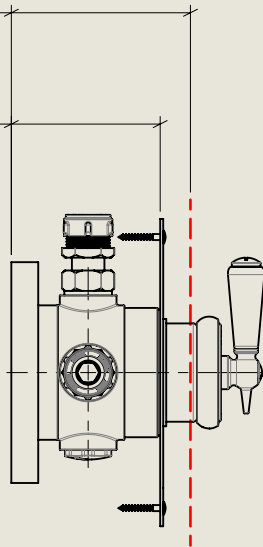

BY APPOINTMENT TO
HER MAJESTY QUEEN ELIZABETH II
MANUFACTURE OF KITCHEN & BATHROOM TAPS & MIXERS
BARBER WILSONS & CO. LTD
LONDON

LONDON **BARBER WILSONS & CO** EST. 1905

118mm [4⁵/₈"

Maximum

98mm [3⁷/₈"

Minimum

203mm [8"]

203mm [8"]

American adapters fitted as standard when purchased via BW&Co USA

Model No.	Description	
RPS53CSQ	Regent PS53CSQ	Complete

BY APPOINTMENT TO
HER MAJESTY QUEEN ELIZABETH II
MANUFACTURE OF KITCHEN & BATHROOM TAPS & MIXERS
BARBER WILSONS & CO. LTD
LONDON

LONDON

BARBER WILSONS & CO

EST. 1905

American adapters fitted as standard when purchased via BW&Co USA

Model No.	Description	
RPS53CSQ	Regent PS53CSQ	First Fix

BY APPOINTMENT TO
HER MAJESTY QUEEN ELIZABETH II
MANUFACTURE OF KITCHEN & BATHROOM TAPS & MIXERS
BARBER WILSONS & CO. LTD
LONDON