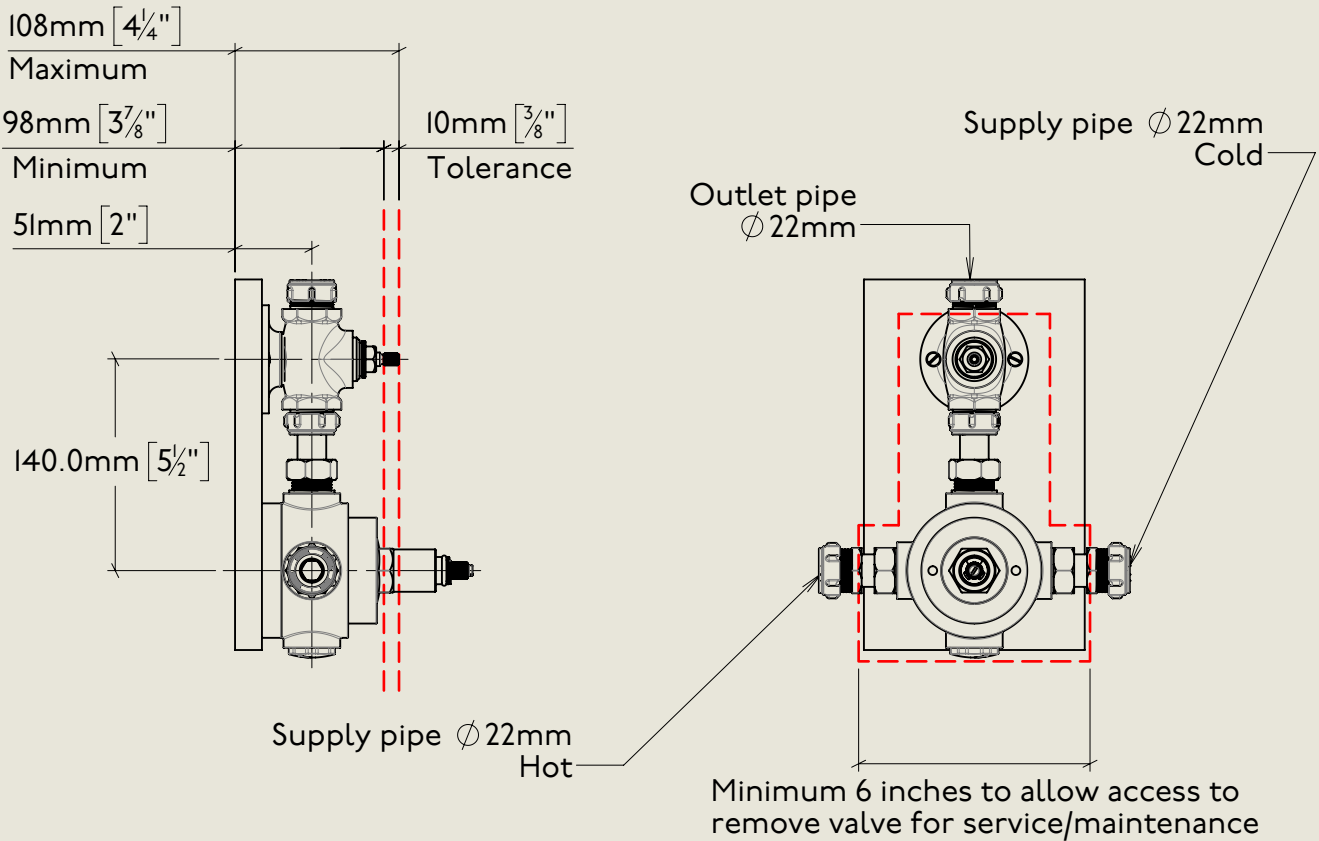

BY APPOINTMENT TO
HER MAJESTY QUEEN ELIZABETH II
MANUFACTURE OF KITCHEN & BATHROOM TAPS & MIXERS
BARBER WILSONS & CO. LTD
LONDON

LONDON **BARBER WILSONS & CO** EST. 1905

An additional extension is available to extend tolerance to 20mm

American adapters fitted as standard when purchased via BW&Co USA

Model No.	Description	
RPS53CI	REGENT PS53CI	FIRST FIX