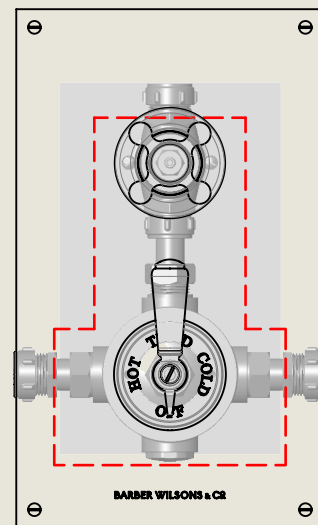

BY APPOINTMENT TO  
HER MAJESTY QUEEN ELIZABETH II  
MANUFACTURE OF KITCHEN & BATHROOM TAPS & MIXERS  
BARBER WILSONS & CO. LTD  
LONDON

LONDON **BARBER WILSONS & CO** EST. 1905

108mm [4 1/4"]

Maximum

98mm [3 7/8"]

Minimum

203mm [8"]

343mm [13 1/2"]

An additional extension is available to extend tolerance to 20mm

American adapters fitted as standard when purchased via BW&Co USA

Model No.	Description	
RPS53CI	Regent PS53CI	Complete

BY APPOINTMENT TO  
HER MAJESTY QUEEN ELIZABETH II  
MANUFACTURE OF KITCHEN & BATHROOM TAPS & MIXERS  
BARBER WILSONS & CO. LTD  
LONDON

LONDON **BARBER WILSONS & CO** EST. 1905

An additional extension is available to extend tolerance to 20mm

American adapters fitted as standard when purchased via BW&Co USA

Model No.	Description	
RPS53CI	REGENT PS53CI	FIRST FIX

BY APPOINTMENT TO  
HER MAJESTY QUEEN ELIZABETH II  
MANUFACTURE OF KITCHEN & BATHROOM TAPS & MIXERS  
BARBER WILSONS & CO. LTD  
LONDON