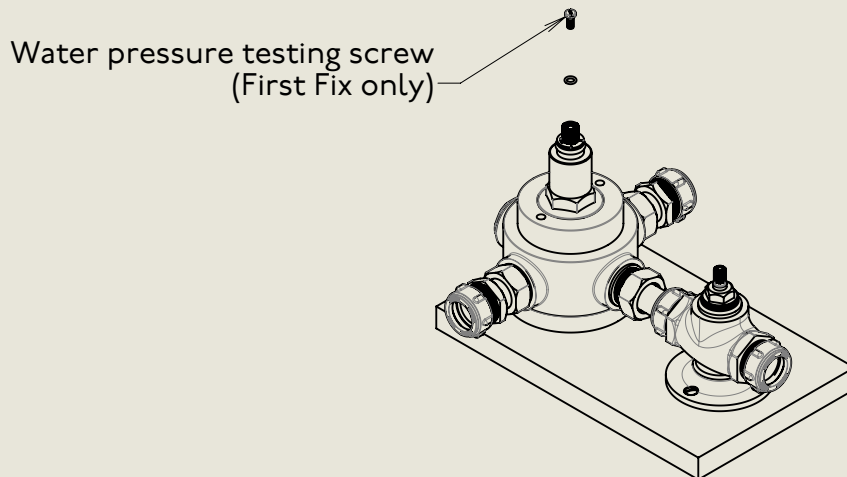

Minimum

203mm [8"]

343mm [13 1/2"]

An additional extension is available to extend tolerance to 20mm

American adapters fitted as standard when purchased via BW&Co USA

Model No.	Description	
RPS53CI	Regent PS53CI	Complete

BY APPOINTMENT TO  
HER MAJESTY QUEEN ELIZABETH II  
MANUFACTURE OF KITCHEN & BATHROOM TAPS & MIXERS  
BARBER WILSONS & CO. LTD  
LONDON

LONDON **BARBER WILSONS & CO** EST. 1905

An additional extension is available to extend tolerance to 20mm

American adapters fitted as standard when purchased via BW&Co USA

Model No.	Description	
RPS53CI	REGENT PS53CI	FIRST FIX

BY APPOINTMENT TO  
HER MAJESTY QUEEN ELIZABETH II  
MANUFACTURE OF KITCHEN & BATHROOM TAPS & MIXERS  
BARBER WILSONS & CO. LTD  
LONDON