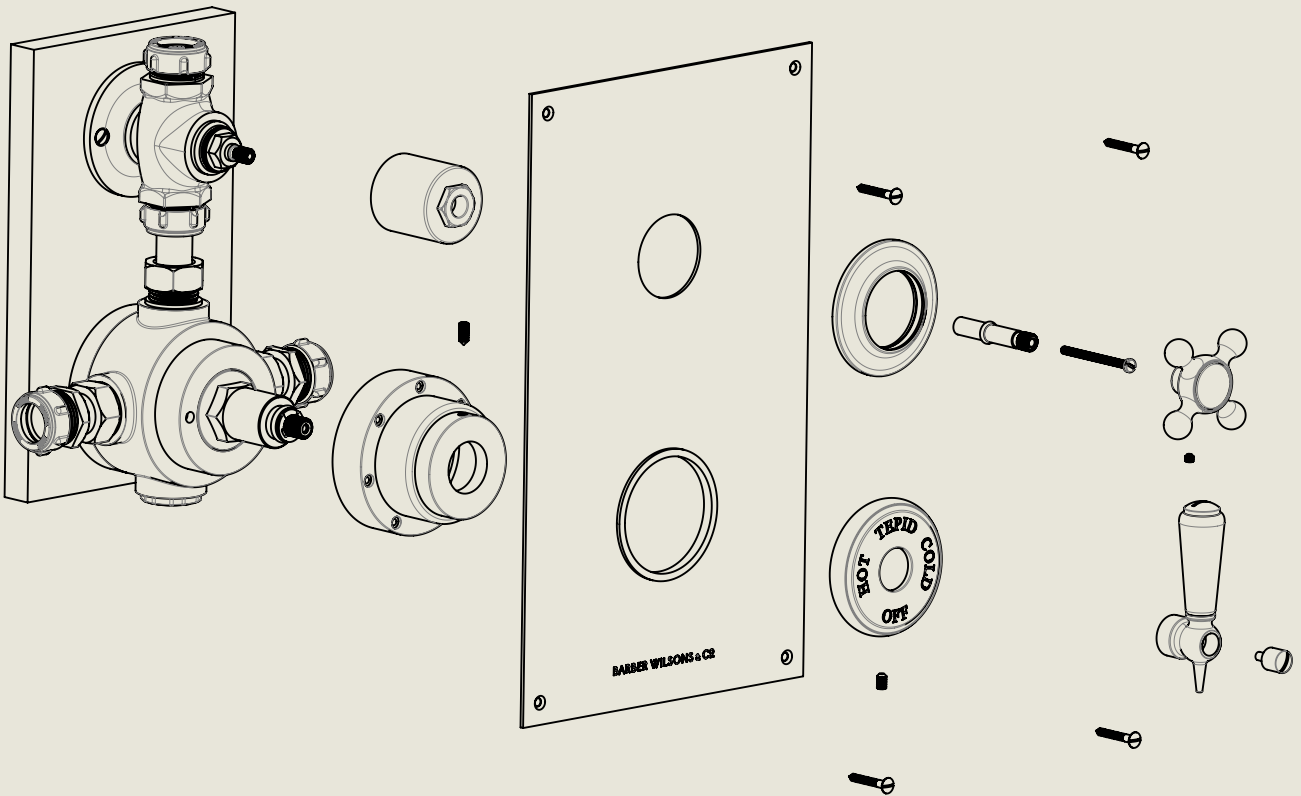

BY APPOINTMENT TO
HER MAJESTY QUEEN ELIZABETH II
MANUFACTURE OF KITCHEN & BATHROOM TAPS & MIXERS
BARBER WILSONS & CO. LTD
LONDON

LONDON **BARBER WILSONS & CO** EST. 1905

An additional extension is available to extend tolerance to 20mm

American adapters fitted as standard when purchased via BW&Co USA

Model No. RPS53CI	Description Regent PS53CI	Second Fix