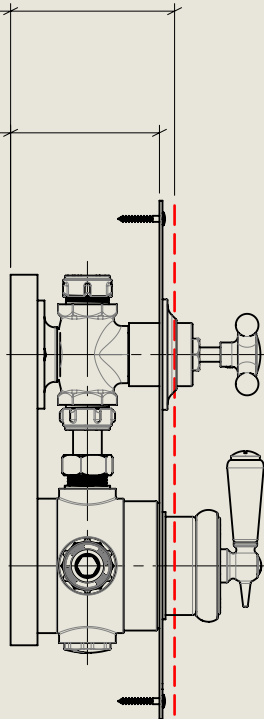

BY APPOINTMENT TO  
HER MAJESTY QUEEN ELIZABETH II  
MANUFACTURE OF KITCHEN & BATHROOM TAPS & MIXERS  
BARBER WILSONS & CO. LTD  
LONDON

LONDON **BARBER WILSONS & CO** EST. 1905

108mm [4 1/4"]

Maximum

98mm [3 7/8"]

Minimum

203mm [8"]

343mm [13 1/2"]

An additional extension is available to extend tolerance to 20mm

American adapters fitted as standard when purchased via BW&Co USA

Model No.	Description	
RPS53CI	Regent PS53CI	Complete

BY APPOINTMENT TO  
HER MAJESTY QUEEN ELIZABETH II  
MANUFACTURE OF KITCHEN & BATHROOM TAPS & MIXERS  
BARBER WILSONS & CO. LTD  
LONDON

LONDON **BARBER WILSONS & CO** EST. 1905

An additional extension is available to extend tolerance to 20mm