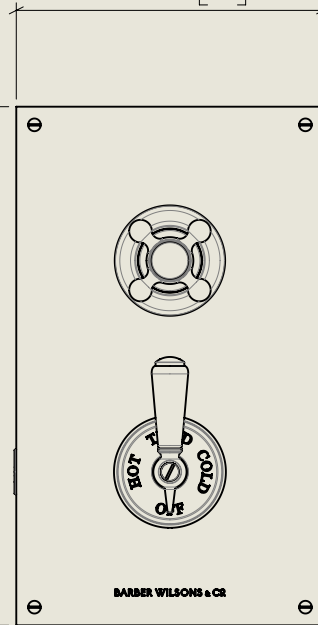

BY APPOINTMENT TO  
HER MAJESTY QUEEN ELIZABETH II  
MANUFACTURE OF KITCHEN & BATHROOM TAPS & MIXERS  
BARBER WILSONS & CO. LTD  
LONDON

LONDON **BARBER WILSONS & CO** EST. 1905

108mm [4 1/4"]

Maximum

98mm [3 7/8"]

Minimum

203mm [8"]

343mm [13 1/2"]

An additional extension is available to extend tolerance to 20mm

American adapters fitted as standard when purchased via BW&Co USA

Model No.	Description	
RPS53CI	Regent PS53CI	Complete

BY APPOINTMENT TO  
HER MAJESTY QUEEN ELIZABETH II  
MANUFACTURE OF KITCHEN & BATHROOM TAPS & MIXERS  
BARBER WILSONS & CO. LTD  
LONDON

LONDON **BARBER WILSONS & CO** EST. 1905

An additional extension is available to extend tolerance to 20mm

American adapters fitted as standard when purchased via BW&Co USA

Model No.	Description	
RPS53CI	REGENT PS53CI	FIRST FIX

BY APPOINTMENT TO  
HER MAJESTY QUEEN ELIZABETH II  
MANUFACTURE OF KITCHEN & BATHROOM TAPS & MIXERS  
BARBER WILSONS & CO. LTD  
LONDON