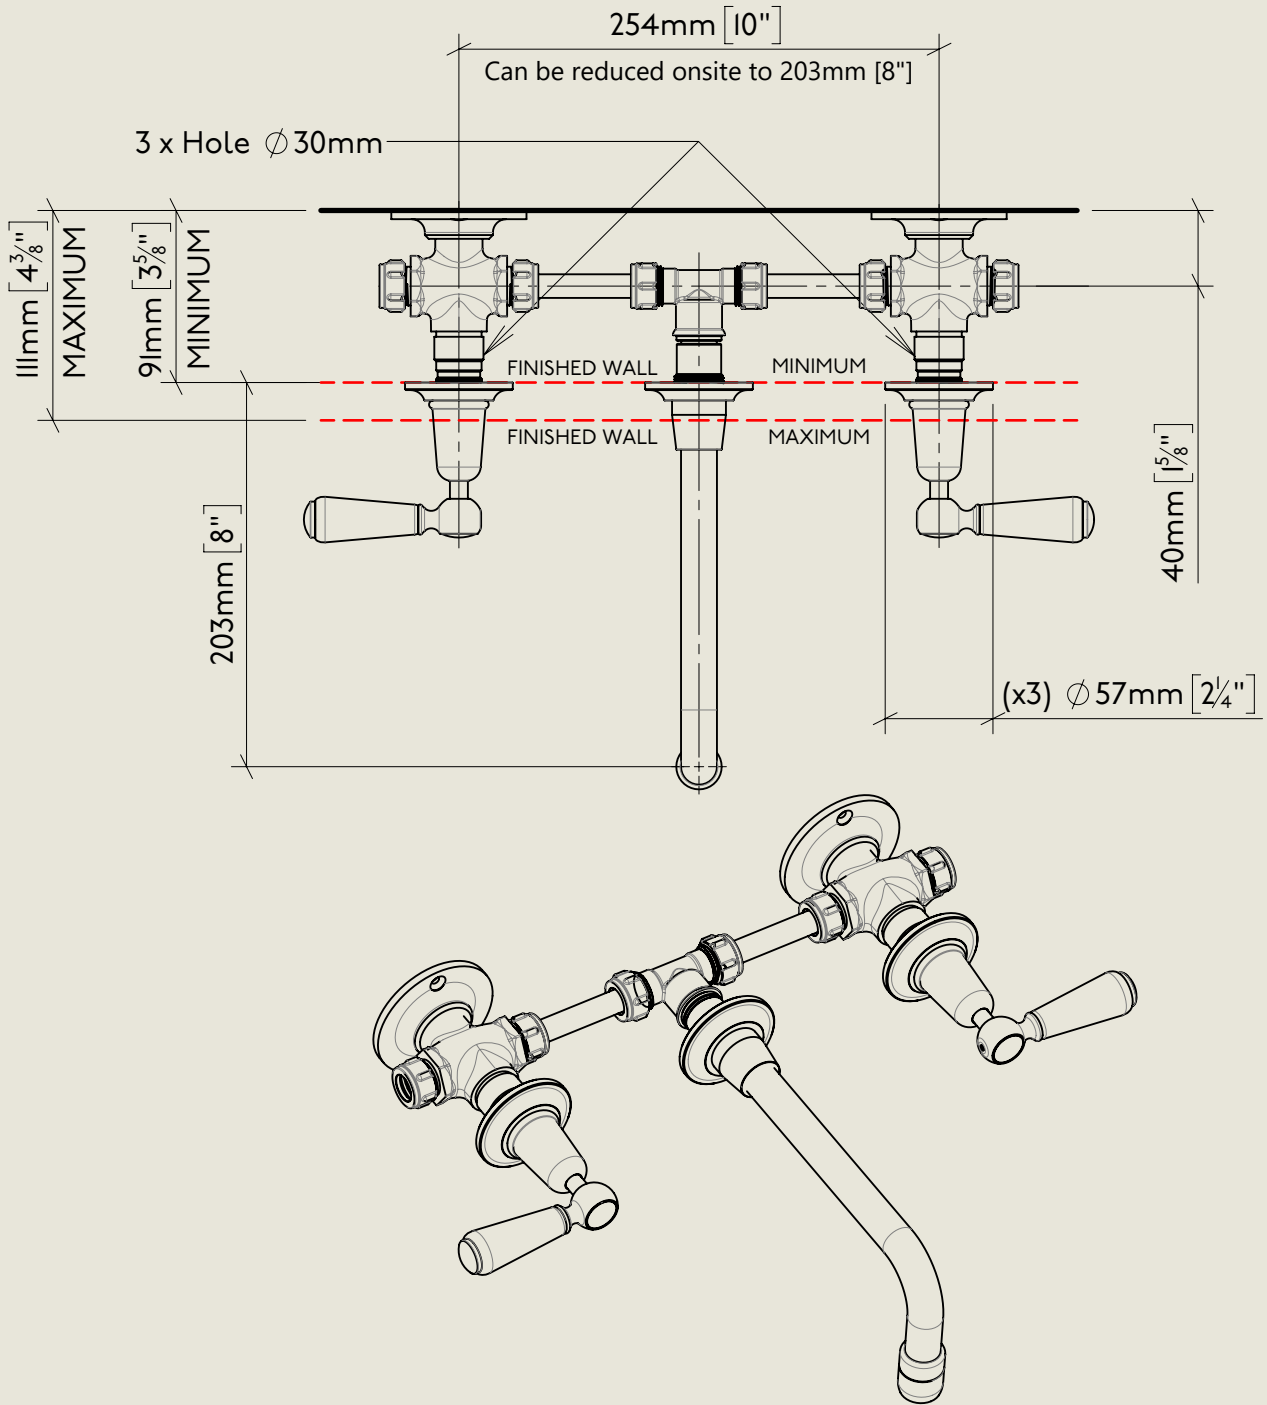

BY APPOINTMENT TO
HER MAJESTY QUEEN ELIZABETH II
MANUFACTURE OF KITCHEN & BATHROOM TAPS & MIXERS
BARBER WILSONS & CO. LTD
LONDON

LONDON **BARBER WILSONS & CO** EST. 1905

American adapters fitted as standard when purchased via BW&Co USA

Model No.	Description	
RML6454-1900	Regent Metal Lever 6454, 1900's Style	Complete