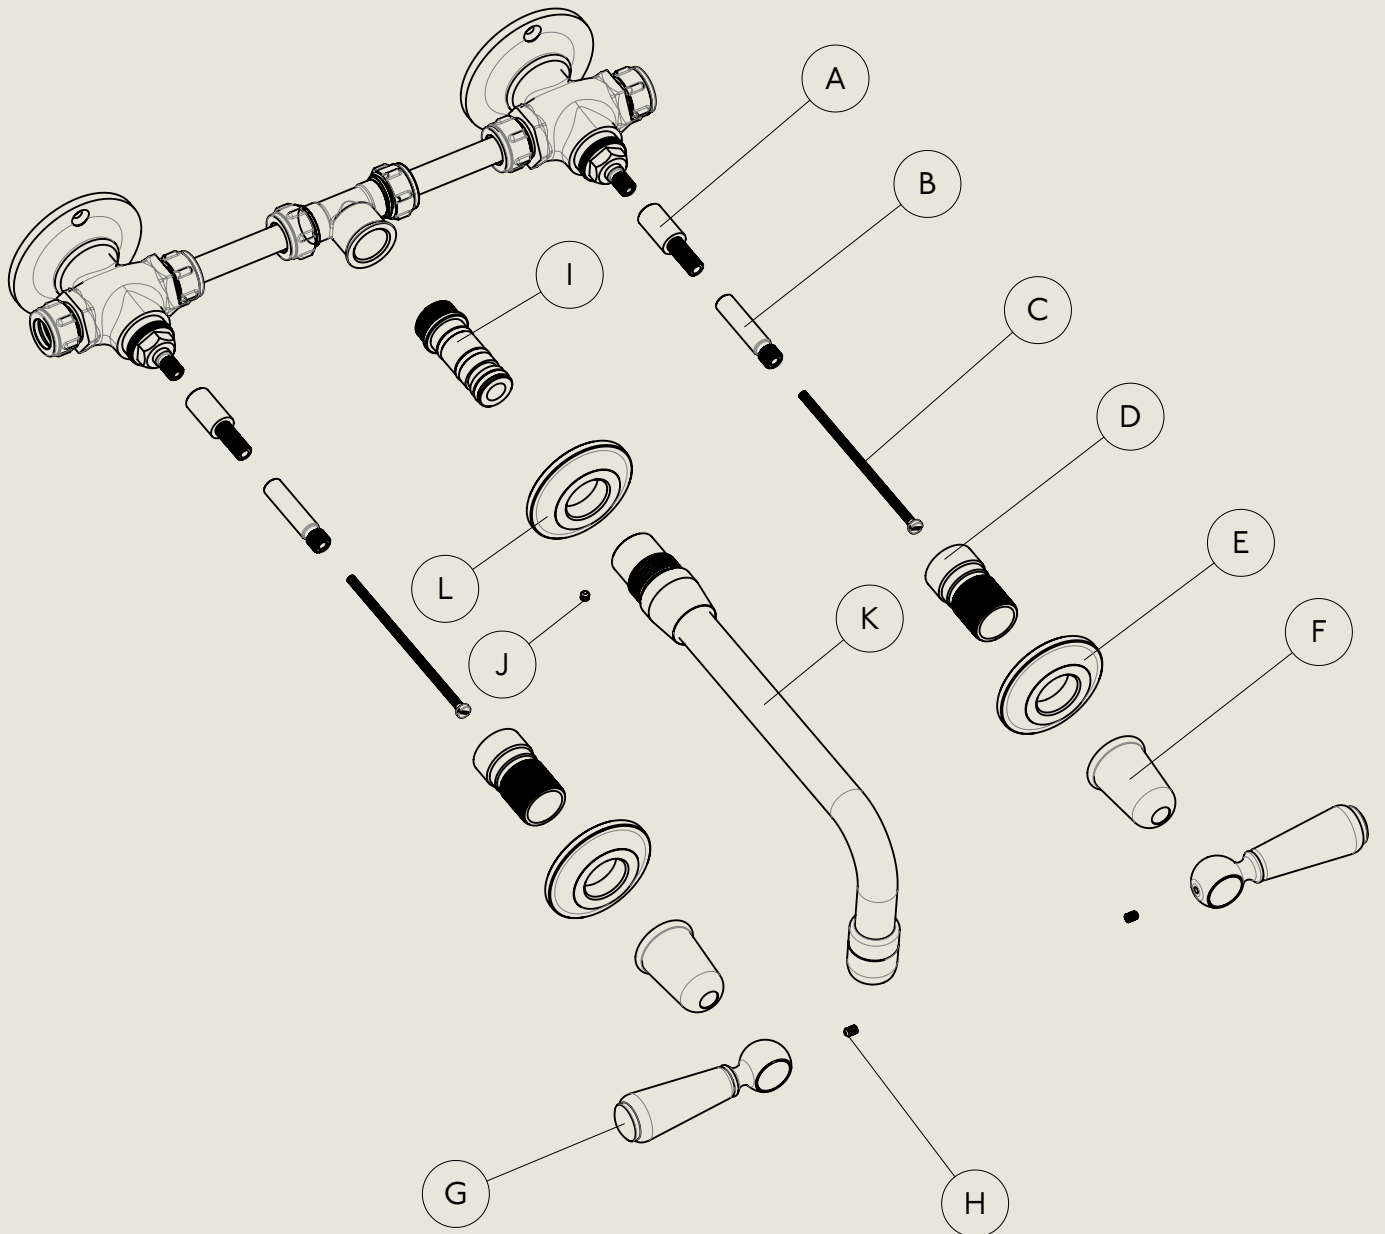

LONDON

BARBER WILSONS & CO

EST. 1905

American adapters fitted as standard when purchased via BW&Co USA

Model No.	Description	
RML6454-1900	Regent Metal Lever 6454, 1900's Style	First Fix

BY APPOINTMENT TO
HER MAJESTY QUEEN ELIZABETH II
MANUFACTURE OF KITCHEN & BATHROOM TAPS & MIXERS
BARBER WILSONS & CO. LTD
LONDON

LONDON **BARBER WILSONS & CO** EST. 1905

American adapters fitted as standard when purchased via BW&Co USA

<p>Model No. RML6454-1900</p>	<p>Description Regent Metal Lever 6454, 1900's Style</p>	<p>Second Fix</p>
-----------------------------------	--	-------------------

BY APPOINTMENT TO
HER MAJESTY QUEEN ELIZABETH II
MANUFACTURE OF KITCHEN & BATHROOM TAPS & MIXERS
BARBER WILSONS & CO. LTD
LONDON

LONDON **BARBER WILSONS & CO** EST. 1905

American adapters fitted as standard when purchased via BW&Co USA

Model No.	Description	Instruction
RML6454-1900	Regent Metal Lever 6454, 1900's Style	Instruction