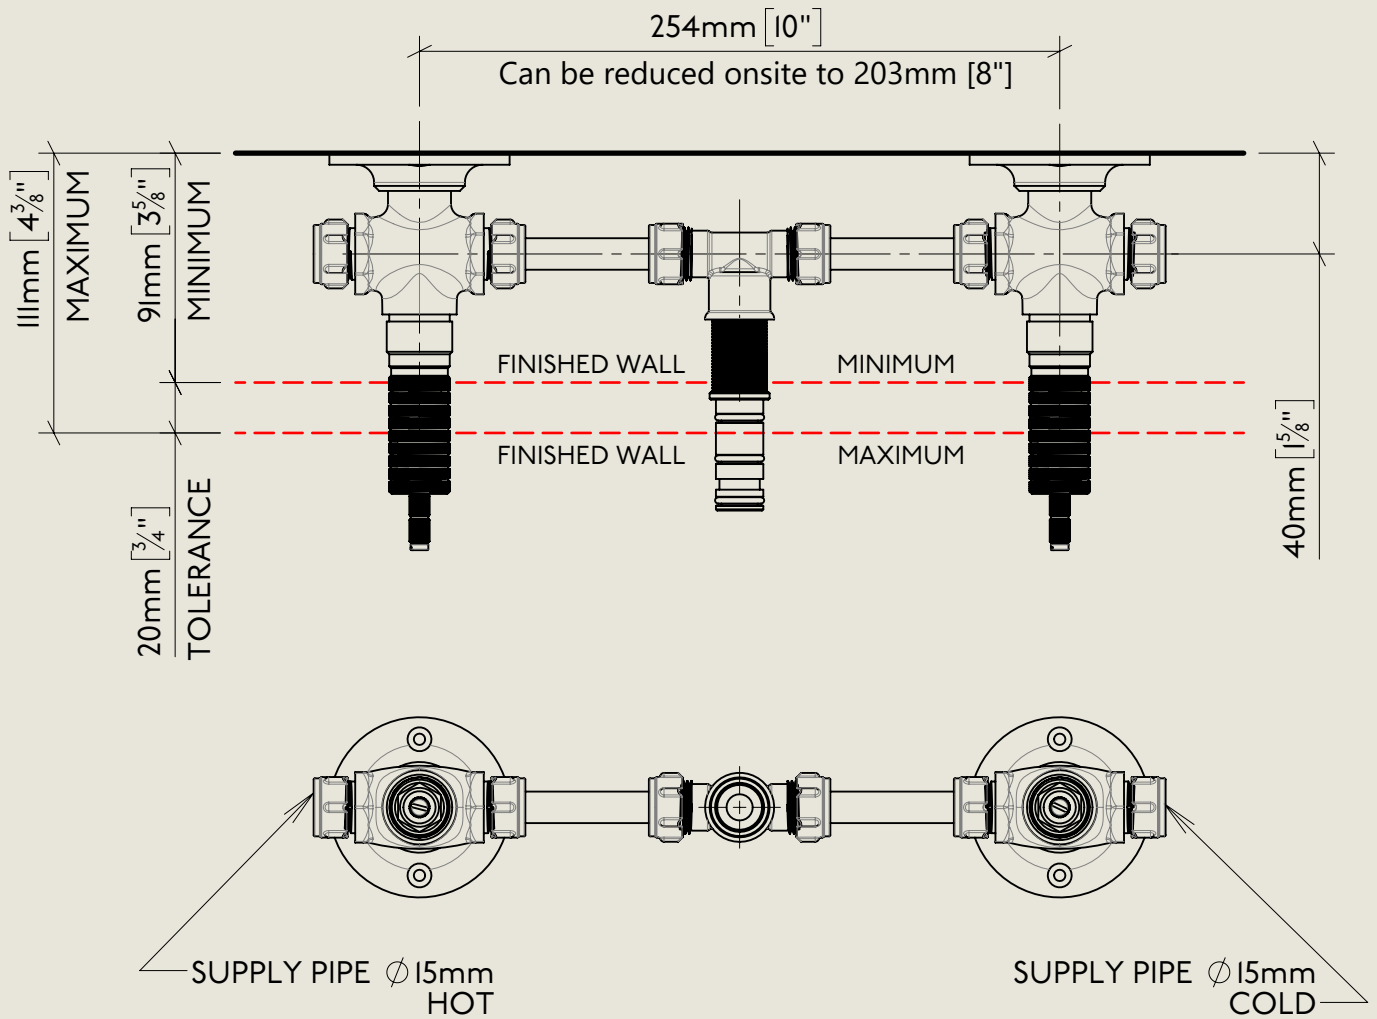

Model No.	Description	
RML6454-1900	Regent Metal Lever 6454, 1900's Style	Complete

BY APPOINTMENT TO
HER MAJESTY QUEEN ELIZABETH II
MANUFACTURE OF KITCHEN & BATHROOM TAPS & MIXERS
BARBER WILSONS & CO. LTD
LONDON

LONDON

BARBER WILSONS & CO

EST. 1905

American adapters fitted as standard when purchased via BW&Co USA

Model No.	Description	
RML6454-1900	Regent Metal Lever 6454, 1900's Style	First Fix

BY APPOINTMENT TO
HER MAJESTY QUEEN ELIZABETH II
MANUFACTURE OF KITCHEN & BATHROOM TAPS & MIXERS
BARBER WILSONS & CO. LTD
LONDON

LONDON **BARBER WILSONS & CO** EST. 1905

American adapters fitted as standard when purchased via BW&Co USA

<p>Model No. RML6454-1900</p>	<p>Description Regent Metal Lever 6454, 1900's Style</p>	<p>Second Fix</p>
-----------------------------------	--	-------------------

Model No.	Description	Instruction
RML6454-1900	Regent Metal Lever 6454, 1900's Style	Instruction