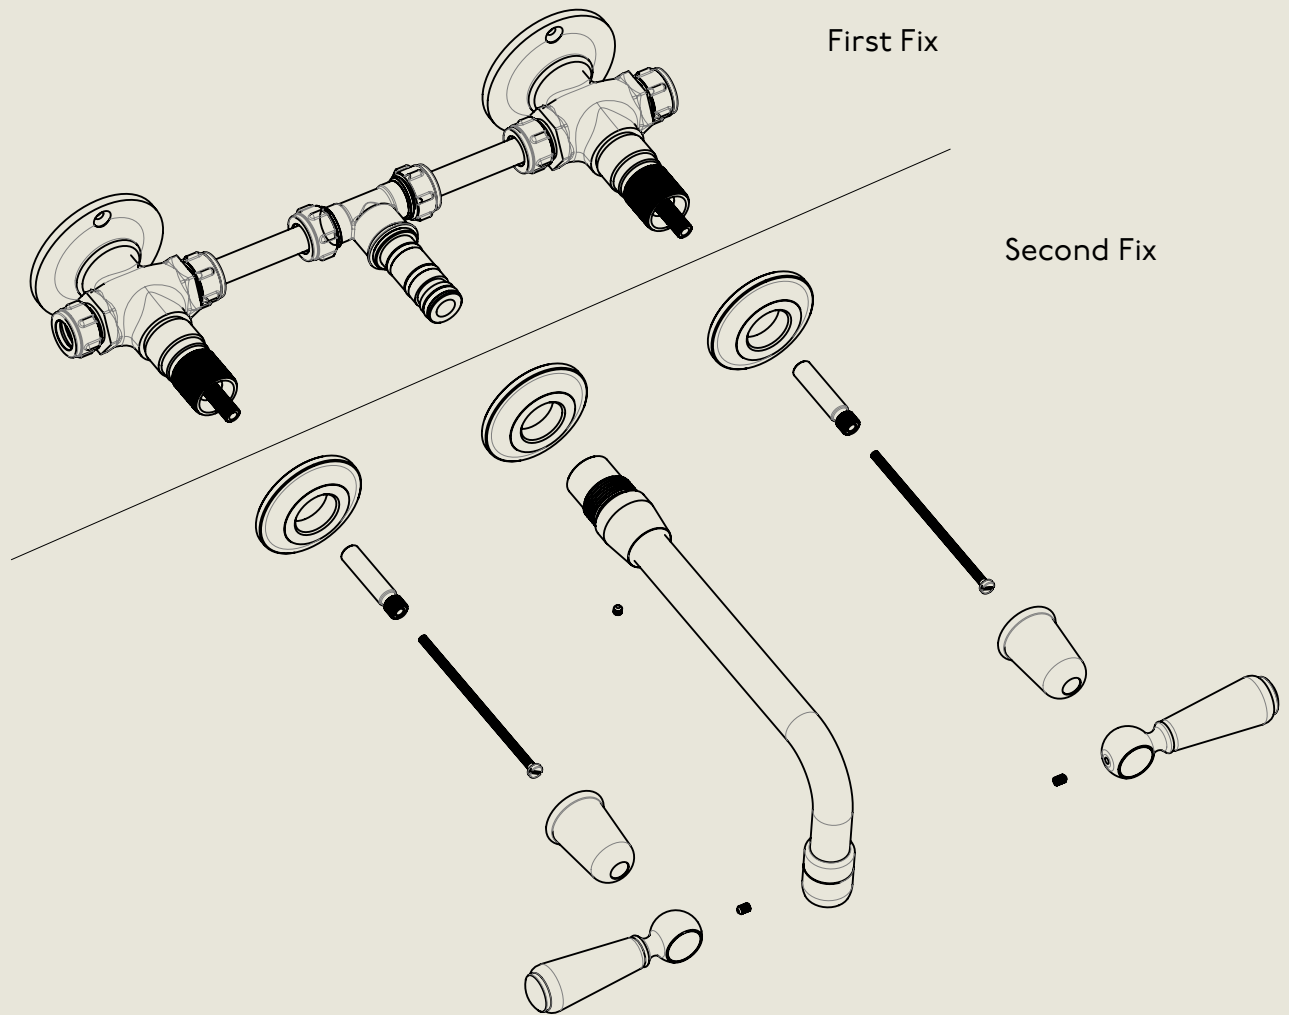

Model No.	Description	
RML6454-1900	Regent Metal Lever 6454, 1900's Style	Complete

BY APPOINTMENT TO
HER MAJESTY QUEEN ELIZABETH II
MANUFACTURE OF KITCHEN & BATHROOM TAPS & MIXERS
BARBER WILSONS & CO. LTD
LONDON

LONDON

BARBER WILSONS & CO

EST. 1905

American adapters fitted as standard when purchased via BW&Co USA

Model No.	Description	
RML6454-1900	Regent Metal Lever 6454, 1900's Style	First Fix

BY APPOINTMENT TO
HER MAJESTY QUEEN ELIZABETH II
MANUFACTURE OF KITCHEN & BATHROOM TAPS & MIXERS
BARBER WILSONS & CO. LTD
LONDON

LONDON **BARBER WILSONS & CO** EST. 1905

American adapters fitted as standard when purchased via BW&Co USA

<p>Model No. RML6454-1900</p>	<p>Description Regent Metal Lever 6454, 1900's Style</p>	<p>Second Fix</p>
-----------------------------------	--	-------------------

Model No.	Description	Instruction
RML6454-1900	Regent Metal Lever 6454, 1900's Style	Instruction