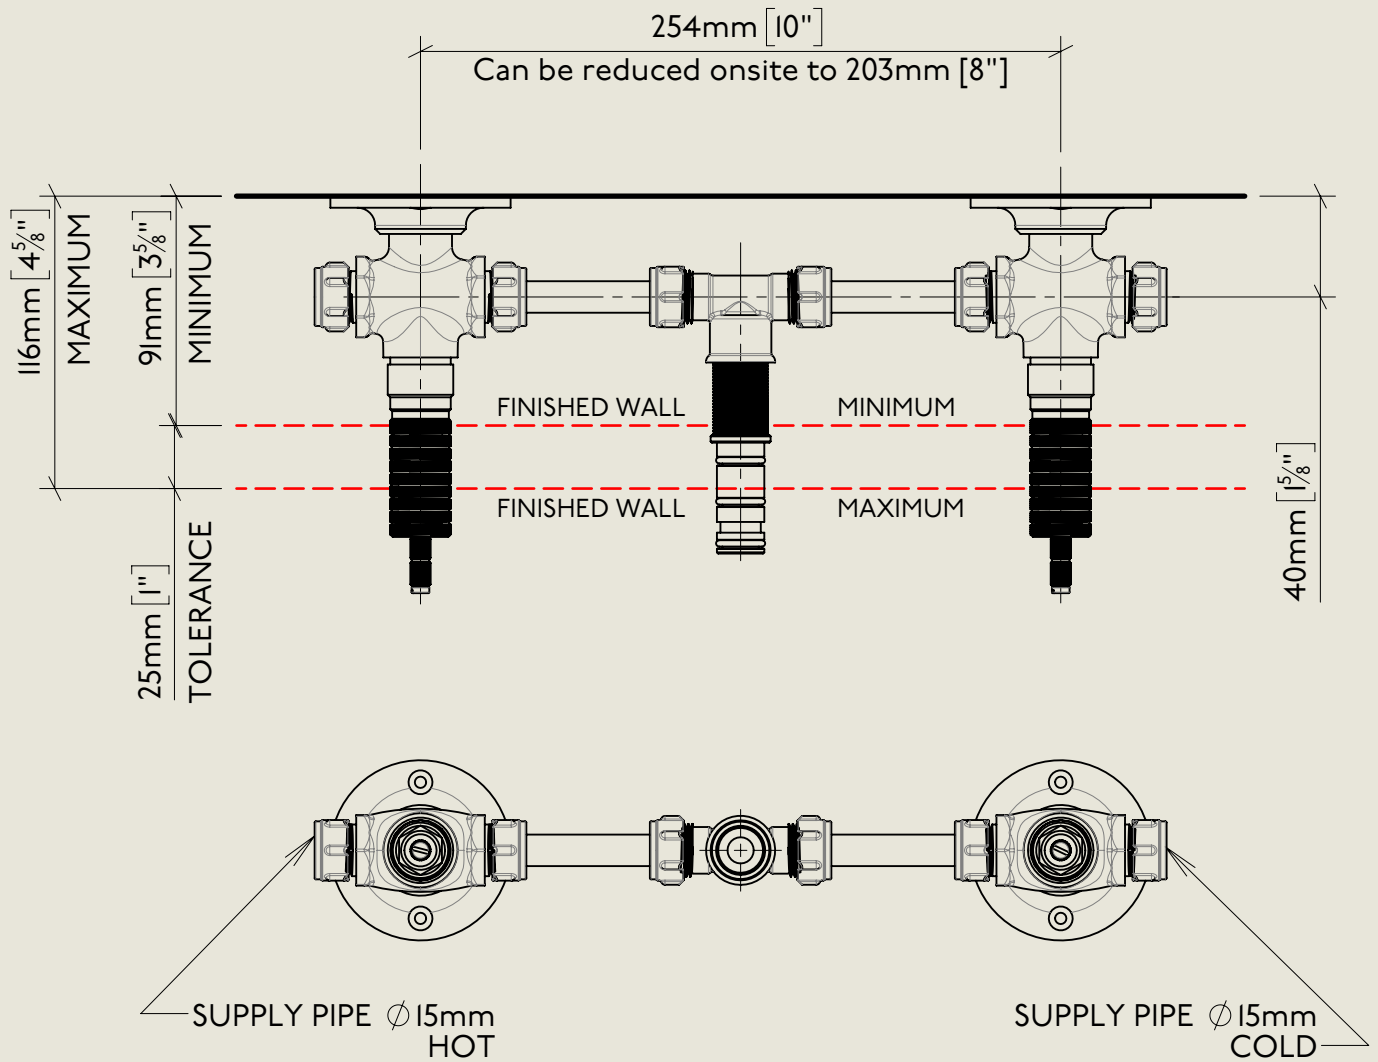

Model No.	Description	
RML6454-1890	Regent Metal Lever 6454, 1890's Style	Complete

BY APPOINTMENT TO
HER MAJESTY QUEEN ELIZABETH II
MANUFACTURE OF KITCHEN & BATHROOM TAPS & MIXERS
BARBER WILSONS & CO. LTD
LONDON

LONDON

BARBER WILSONS & CO

EST. 1905

American adapters fitted as standard when purchased via BW&Co USA

Model No.

RML6454-1890

Description

Regent Metal Lever 6454, 1890'S STYLE

Model No.

RML6454-1890

Description

Regent Metal Lever 6454, 1890's Style

Second Fix

BY APPOINTMENT TO
HER MAJESTY QUEEN ELIZABETH II
MANUFACTURE OF KITCHEN & BATHROOM TAPS & MIXERS
BARBER WILSONS & CO. LTD
LONDON

LONDON BARBER WILSONS & CO EST. 1905

American adapters fitted as standard when purchased via BW&Co USA

Model No.	Description	Instruction
RML6454-1890	Regent Metal Lever 6454, 1890's Style	Instruction