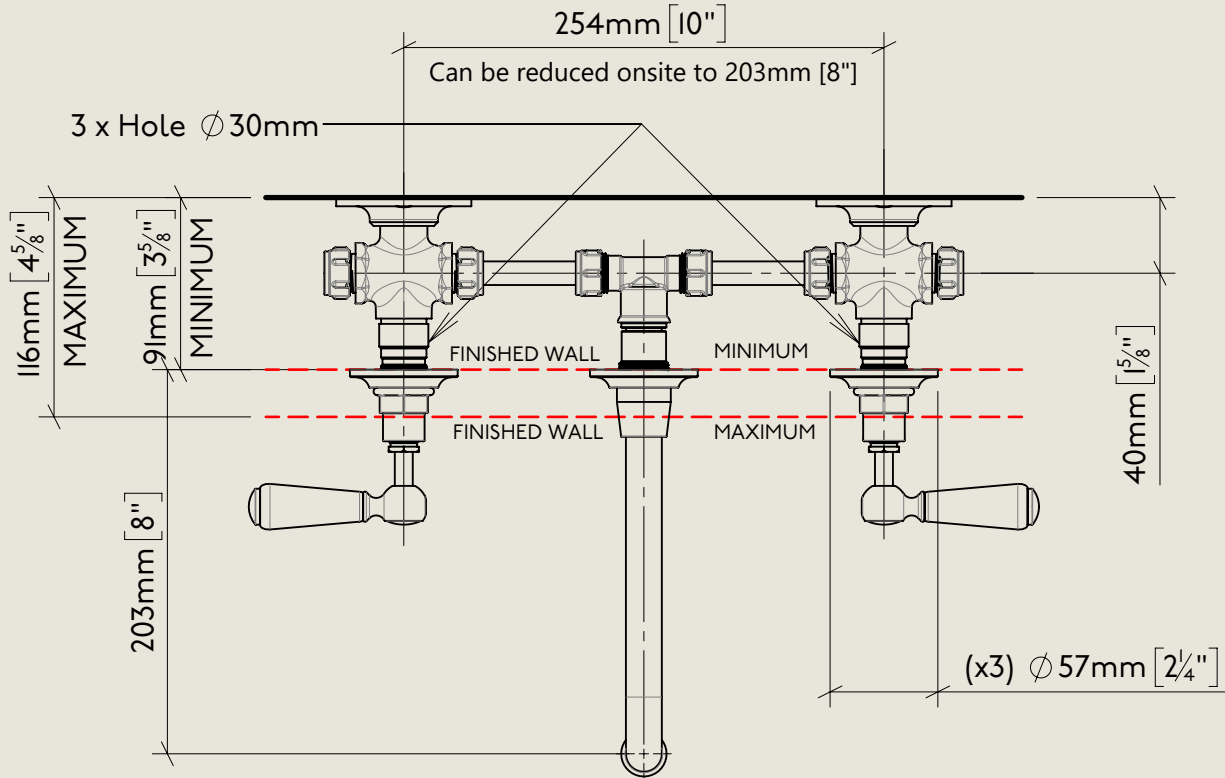

BY APPOINTMENT TO
HER MAJESTY QUEEN ELIZABETH II
MANUFACTURE OF KITCHEN & BATHROOM TAPS & MIXERS
BARBER WILSONS & CO. LTD
LONDON

LONDON

BARBER WILSONS & CO

EST. 1905

American adapters fitted as standard when purchased via BW&Co USA

Model No.	Description	
RML6454-1890	Regent Metal Lever 6454, 1890's Style	Complete