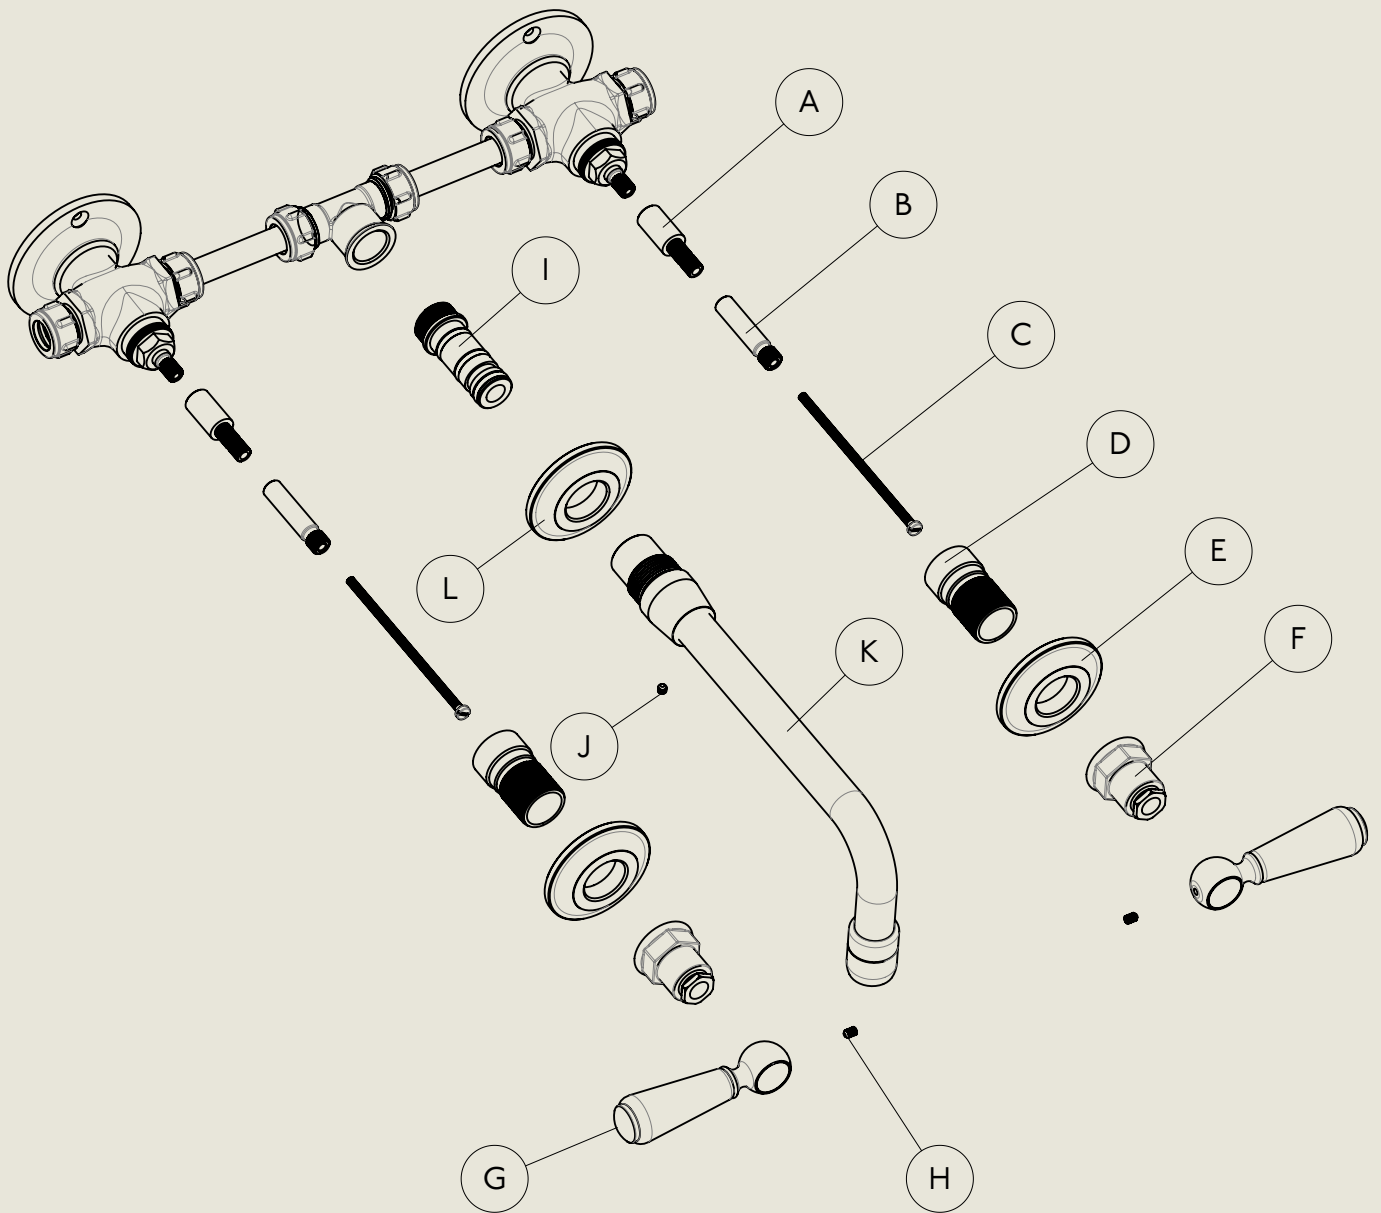

LONDON

BARBER WILSONS & CO

EST. 1905

American adapters fitted as standard when purchased via BW&Co USA

Model No.

RML6454-1890

Description

Regent Metal Lever 6454, 1890'S STYLE

First Fix

BY APPOINTMENT TO
HER MAJESTY QUEEN ELIZABETH II
MANUFACTURE OF KITCHEN & BATHROOM TAPS & MIXERS
BARBER WILSONS & CO. LTD
LONDON

LONDON

BARBER WILSONS & CO

EST. 1905

American adapters fitted as standard when purchased via BW&Co USA

Model No.

RML6454-1890

Description

Regent Metal Lever 6454, 1890's Style

Second Fix

BY APPOINTMENT TO
HER MAJESTY QUEEN ELIZABETH II
MANUFACTURE OF KITCHEN & BATHROOM TAPS & MIXERS
BARBER WILSONS & CO. LTD
LONDON

LONDON BARBER WILSONS & CO EST. 1905

American adapters fitted as standard when purchased via BW&Co USA

Model No.	Description	Instruction
RML6454-1890	Regent Metal Lever 6454, 1890's Style	Instruction