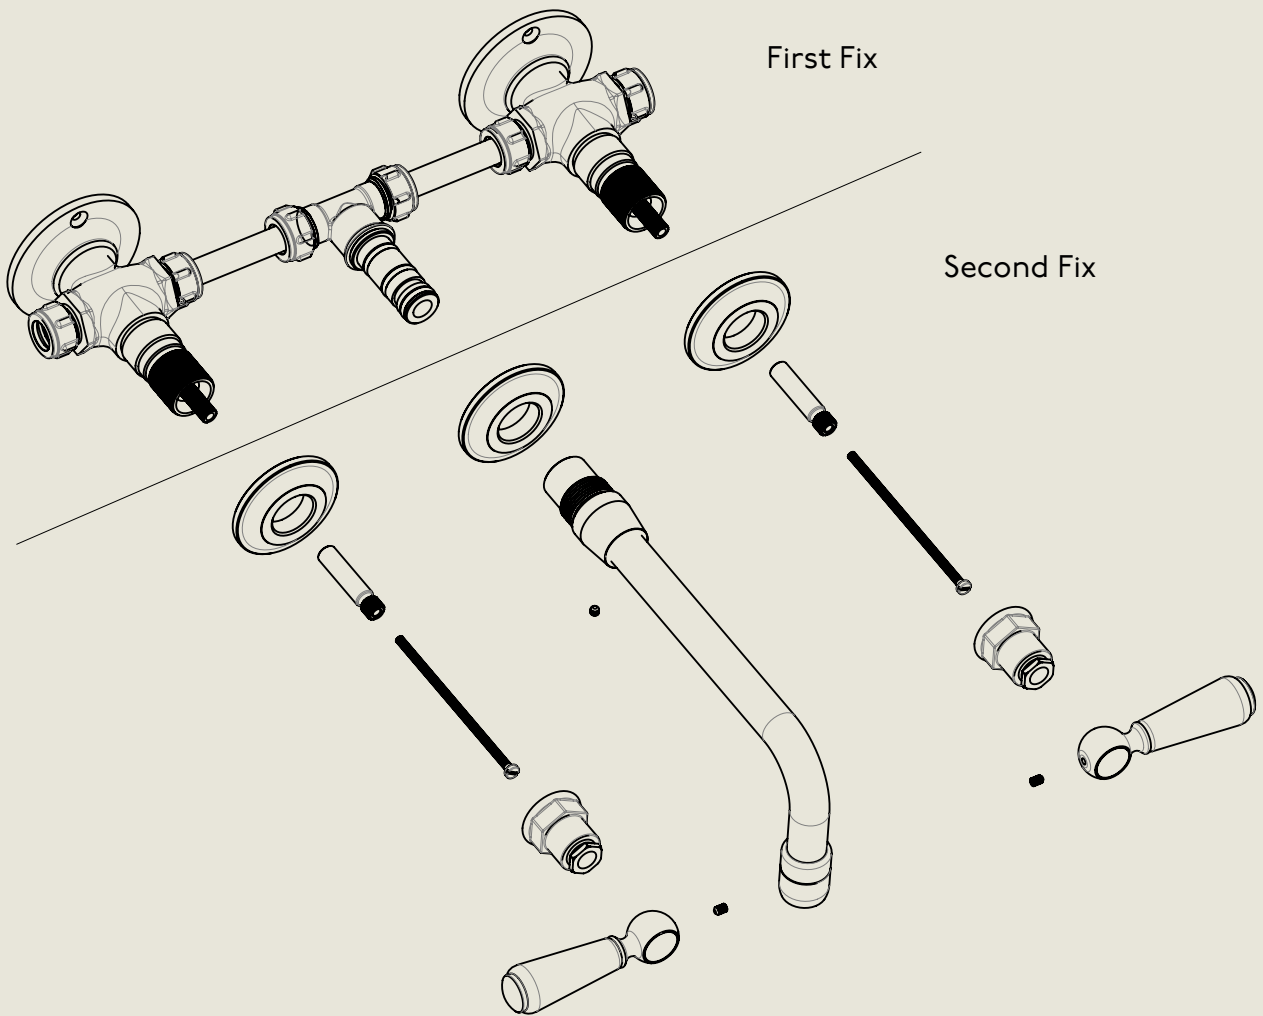

LONDON

BARBER WILSONS & CO

EST. 1905

American adapters fitted as standard when purchased via BW&Co USA

Model No.

RML6454-1890

Description

Regent Metal Lever 6454, 1890'S STYLE

First Fix

BY APPOINTMENT TO
HER MAJESTY QUEEN ELIZABETH II
MANUFACTURE OF KITCHEN & BATHROOM TAPS & MIXERS
BARBER WILSONS & CO. LTD
LONDON

LONDON

BARBER WILSONS & CO

EST. 1905

American adapters fitted as standard when purchased via BW&Co USA

Model No.

RML6454-1890

Description

Regent Metal Lever 6454, 1890's Style

Second Fix

BY APPOINTMENT TO
HER MAJESTY QUEEN ELIZABETH II
MANUFACTURE OF KITCHEN & BATHROOM TAPS & MIXERS
BARBER WILSONS & CO. LTD
LONDON

LONDON BARBER WILSONS & CO EST. 1905

American adapters fitted as standard when purchased via BW&Co USA

Model No.	Description	Instruction
RML6454-1890	Regent Metal Lever 6454, 1890's Style	Instruction