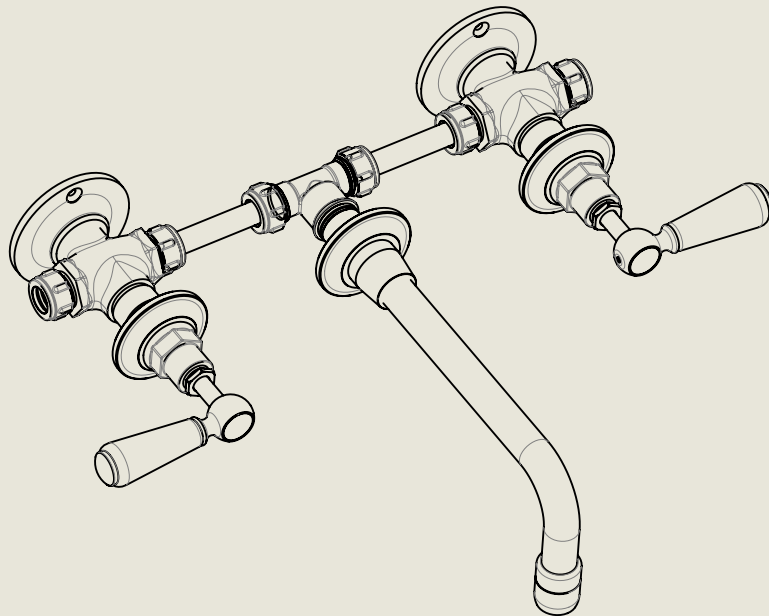

BY APPOINTMENT TO
HER MAJESTY QUEEN ELIZABETH II
MANUFACTURE OF KITCHEN & BATHROOM TAPS & MIXERS
BARBER WILSONS & CO. LTD
LONDON

LONDON

BARBER WILSONS & CO

EST. 1905

American adapters fitted as standard when purchased via BW&Co USA

Model No.	Description	
RML6454-1890	Regent Metal Lever 6454, 1890's Style	Complete

BY APPOINTMENT TO
HER MAJESTY QUEEN ELIZABETH II
MANUFACTURE OF KITCHEN & BATHROOM TAPS & MIXERS
BARBER WILSONS & CO. LTD
LONDON

LONDON

BARBER WILSONS & CO

EST. 1905

American adapters fitted as standard when purchased via BW&Co USA

Model No.

RML6454-1890

Description

Regent Metal Lever 6454, 1890'S STYLE

Model No.

RML6454-1890

Description

Regent Metal Lever 6454, 1890's Style

Second Fix

BY APPOINTMENT TO
HER MAJESTY QUEEN ELIZABETH II
MANUFACTURE OF KITCHEN & BATHROOM TAPS & MIXERS
BARBER WILSONS & CO. LTD
LONDON