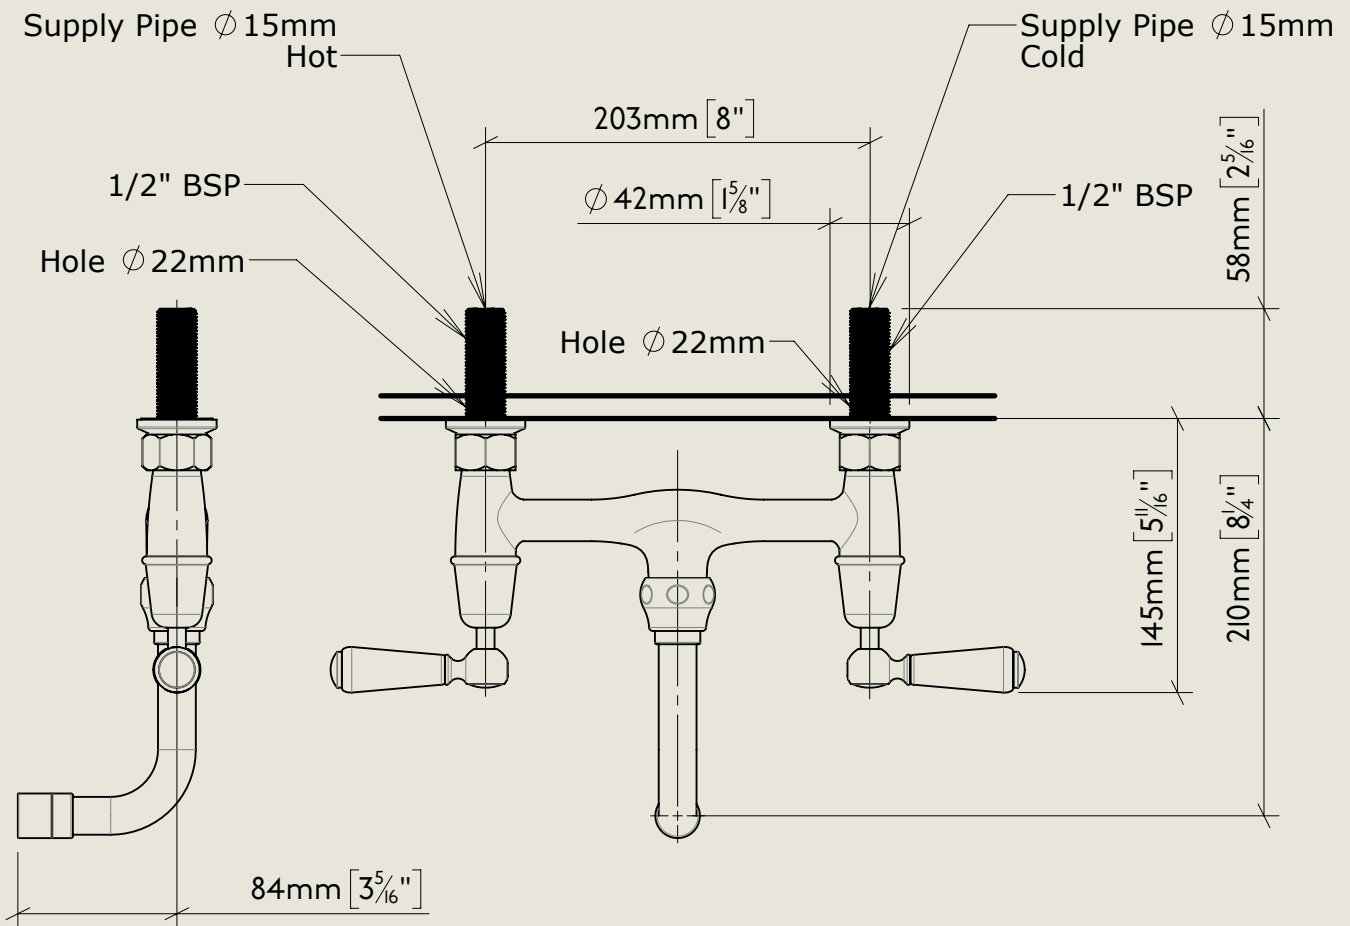

BY APPOINTMENT TO
HER MAJESTY QUEEN ELIZABETH II
MANUFACTURE OF KITCHEN & BATHROOM TAPS & MIXERS
BARBER WILSONS & CO. LTD
LONDON

LONDON

BARBER WILSONS & CO

EST. 1905

American adapters fitted as standard when purchased via BW&Co USA

Model No.	Description	
RML2020-1900	Regent Metal Lever 2020, 1900's Style	Complete

BY APPOINTMENT TO
HER MAJESTY QUEEN ELIZABETH II
MANUFACTURE OF KITCHEN & BATHROOM TAPS & MIXERS
BARBER WILSONS & CO. LTD
LONDON

LONDON BARBER WILSONS & CO EST. 1905

American adapters fitted as standard when purchased via BW&Co USA

Model No. RML2020-1900	Description Regent Metal Lever 2020, 1900's Style	Fitting
---------------------------	--	---------