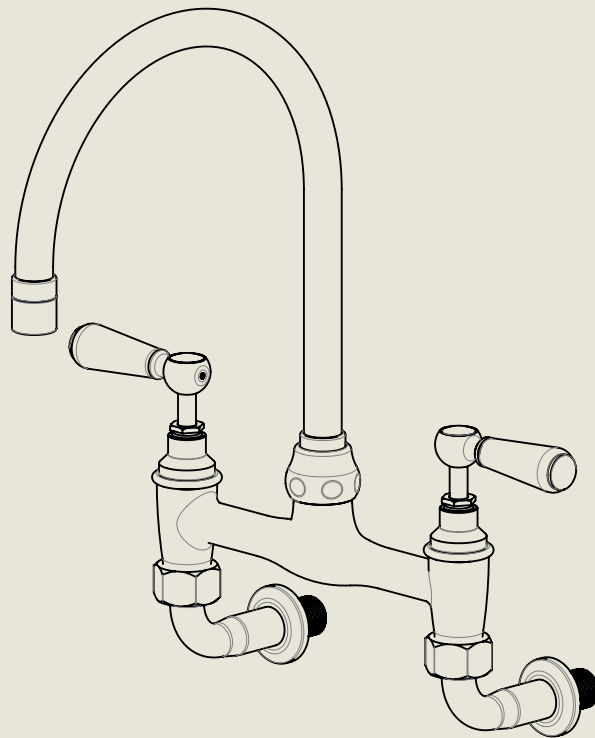

Model No.	Description	
RML2010-1890	Regent Metal Lever 2010, 1890's Style	Complete

BY APPOINTMENT TO  
HER MAJESTY QUEEN ELIZABETH II  
MANUFACTURE OF KITCHEN & BATHROOM TAPS & MIXERS  
BARBER WILSONS & CO. LTD  
LONDON

LONDON BARBER WILSONS & CO EST. 1905

American adapters fitted as standard when purchased via BW&Co USA

Model No. RML2010-1890	Description Regent Metal Lever 2010, 1890's Style	Fitting
---------------------------	--	---------

BY APPOINTMENT TO  
HER MAJESTY QUEEN ELIZABETH II  
MANUFACTURE OF KITCHEN & BATHROOM TAPS & MIXERS  
BARBER WILSONS & CO. LTD  
LONDON

LONDON BARBER WILSONS & CO EST. 1905

American adapters fitted as standard when purchased via BW&Co USA

Model No.

RML2010-1890

Description

Regent Metal Lever 2010, 1890's Style

ISO