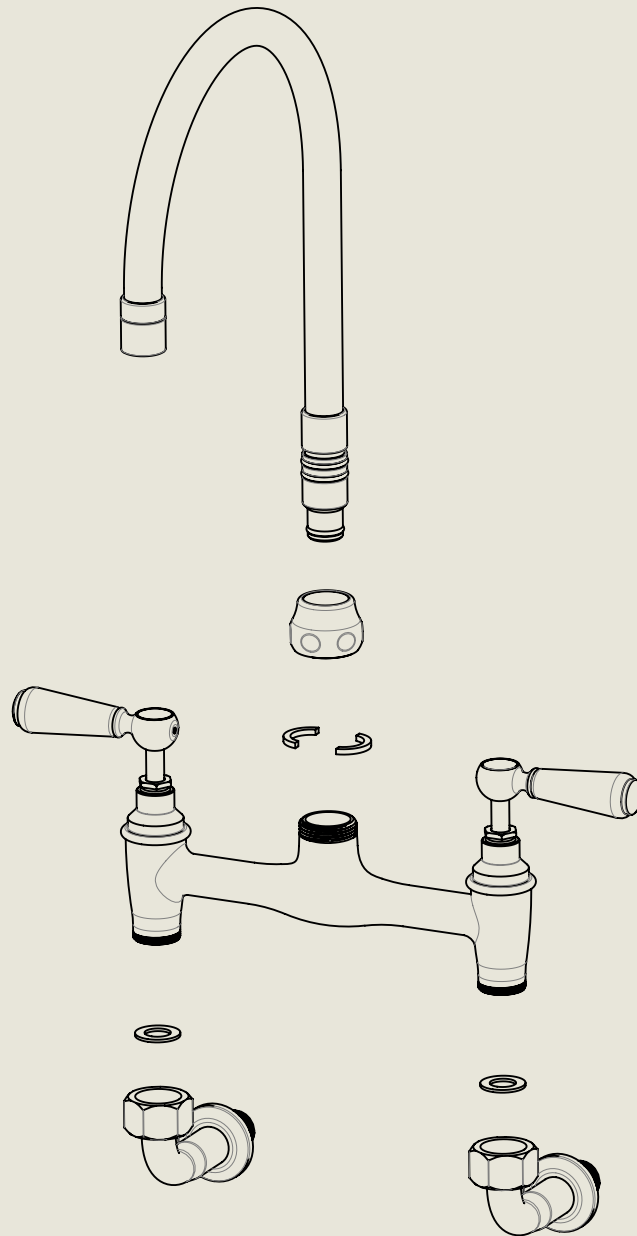

BY APPOINTMENT TO  
HER MAJESTY QUEEN ELIZABETH II  
MANUFACTURE OF KITCHEN & BATHROOM TAPS & MIXERS  
BARBER WILSONS & CO. LTD  
LONDON

LONDON **BARBER WILSONS & CO** EST. 1905

American adapters fitted as standard when purchased via BW&Co USA

Model No.	Description	
RML2010-1890	Regent Metal Lever 2010, 1890's Style	Complete

BY APPOINTMENT TO  
HER MAJESTY QUEEN ELIZABETH II  
MANUFACTURE OF KITCHEN & BATHROOM TAPS & MIXERS  
BARBER WILSONS & CO. LTD  
LONDON

LONDON BARBER WILSONS & CO EST. 1905

American adapters fitted as standard when purchased via BW&Co USA

Model No. RML2010-1890	Description Regent Metal Lever 2010, 1890's Style	Fitting
---------------------------	--	---------

Model No.

RML2010-1890

Description

Regent Metal Lever 2010, 1890's Style

ISO