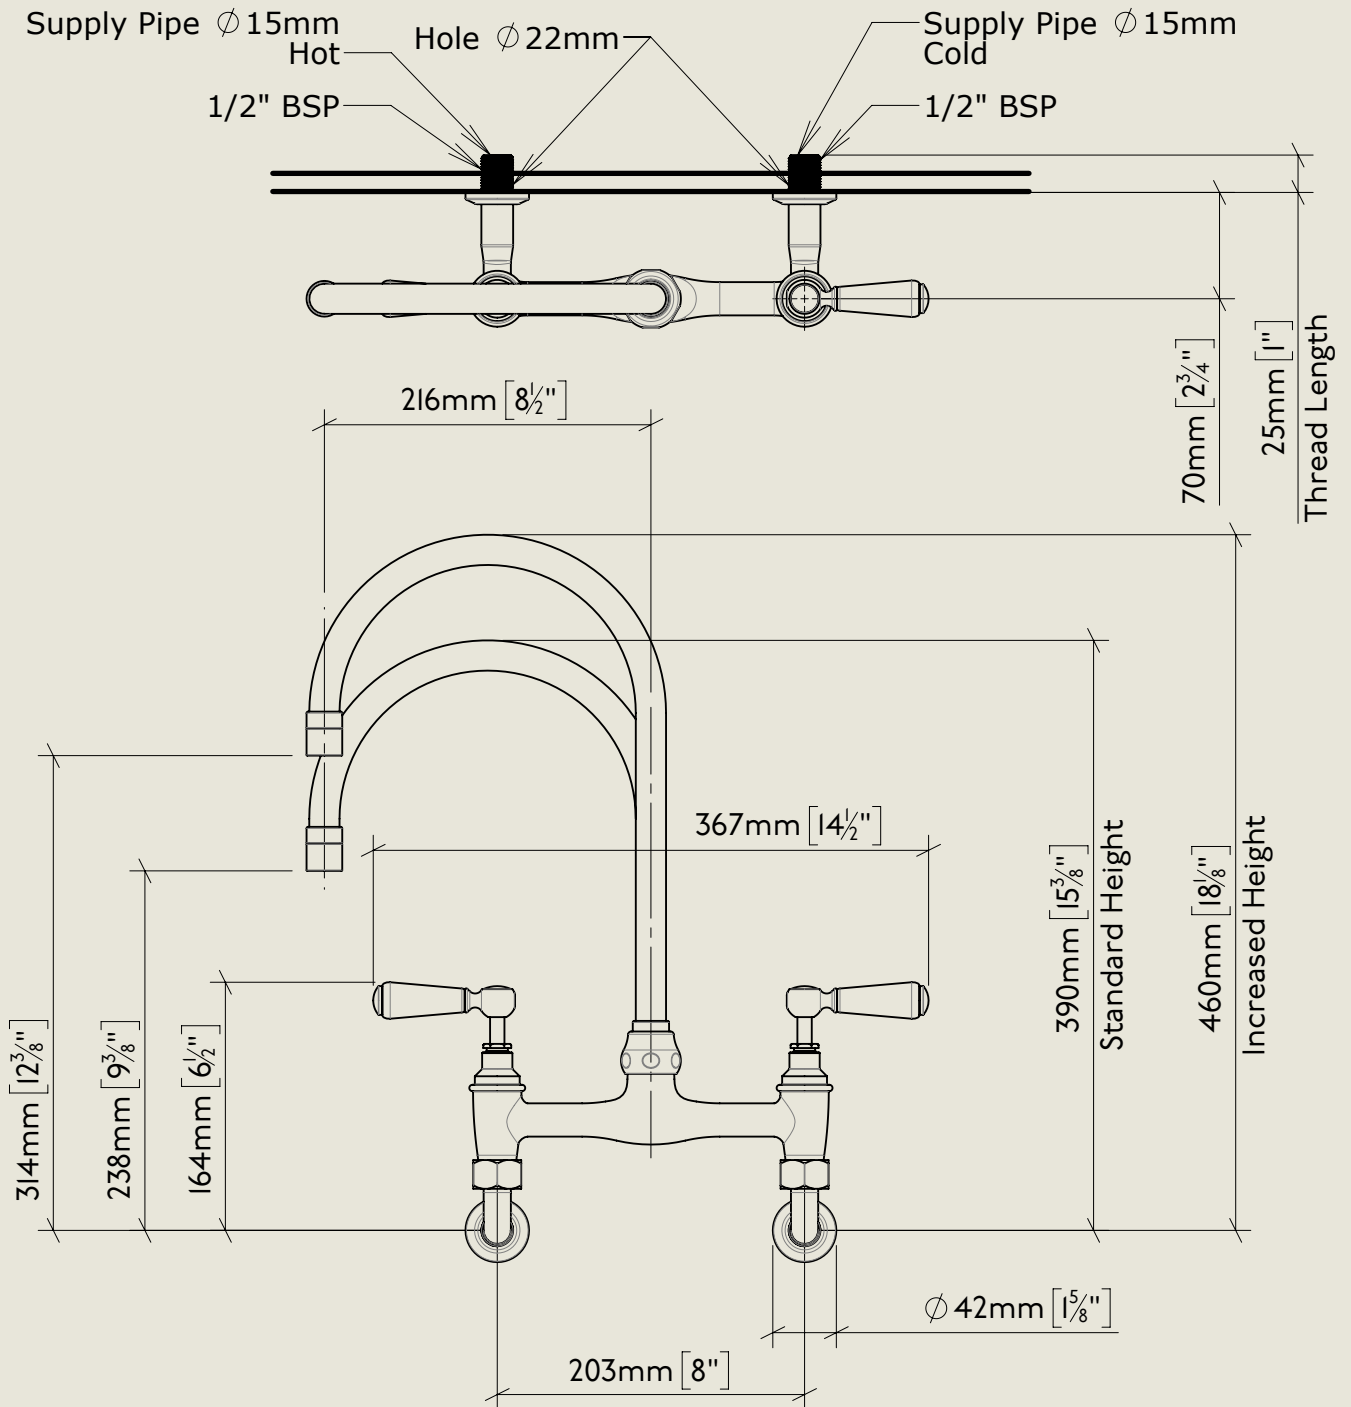

BY APPOINTMENT TO  
HER MAJESTY QUEEN ELIZABETH II  
MANUFACTURE OF KITCHEN & BATHROOM TAPS & MIXERS  
BARBER WILSONS & CO. LTD  
LONDON

LONDON **BARBER WILSONS & CO** EST. 1905

American adapters fitted as standard when purchased via BW&Co USA

Model No.	Description	
RML2010-1890	Regent Metal Lever 2010, 1890's Style	Complete

BY APPOINTMENT TO  
HER MAJESTY QUEEN ELIZABETH II  
MANUFACTURE OF KITCHEN & BATHROOM TAPS & MIXERS  
BARBER WILSONS & CO. LTD  
LONDON

LONDON BARBER WILSONS & CO EST. 1905

American adapters fitted as standard when purchased via BW&Co USA

Model No. RML2010-1890	Description Regent Metal Lever 2010, 1890's Style	Fitting
---------------------------	--	---------

Model No.

RML2010-1890

Description

Regent Metal Lever 2010, 1890's Style

ISO