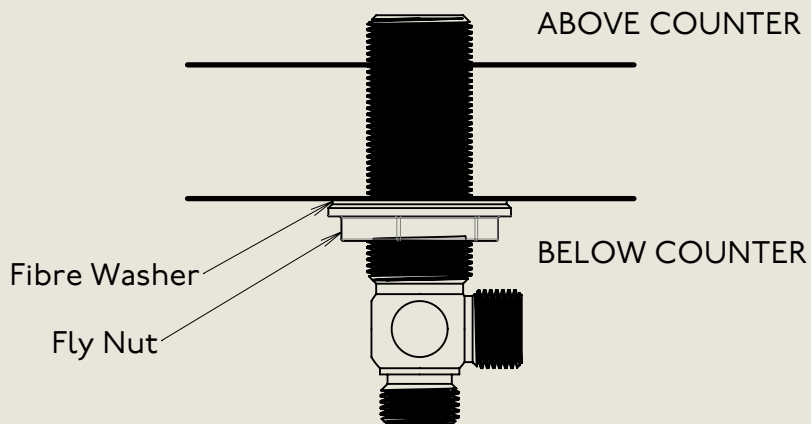

Model No.	Description	
RML1040-1890	Regent Metal Lever 1040, 1890's Style	Complete

BY APPOINTMENT TO
HER MAJESTY QUEEN ELIZABETH II
MANUFACTURE OF KITCHEN & BATHROOM TAPS & MIXERS
BARBER WILSONS & CO. LTD
LONDON

LONDON

BARBER WILSONS & CO

EST. 1905

American adapters fitted as standard when purchased via BW&Co USA

Model No.	Description	Fitting
1040	1040 Deck Mount Range Below Counter	Fitting

BY APPOINTMENT TO
HER MAJESTY QUEEN ELIZABETH II
MANUFACTURE OF KITCHEN & BATHROOM TAPS & MIXERS
BARBER WILSONS & CO. LTD
LONDON

LONDON BARBER WILSONS & CO EST. 1905

American adapters fitted as standard when purchased via BW&Co USA

<p>Model No. RML1040-1890</p>	<p>Description Regent Metal Lever 1040, 1890's Style</p>	<p>Iso</p>
-----------------------------------	--	------------