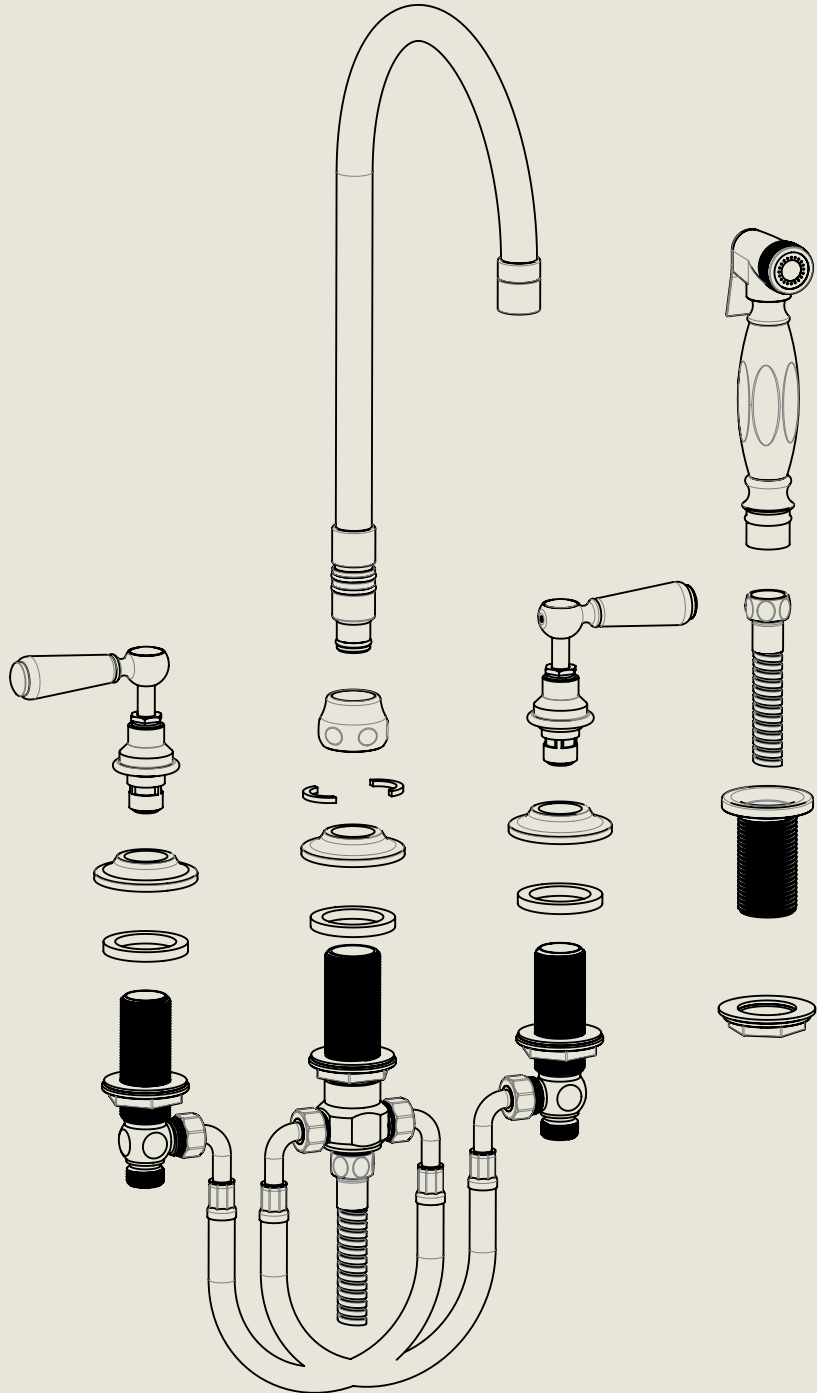

Model No.	Description	
RML1040-1890	Regent Metal Lever 1040, 1890's Style	Complete

BY APPOINTMENT TO
HER MAJESTY QUEEN ELIZABETH II
MANUFACTURE OF KITCHEN & BATHROOM TAPS & MIXERS
BARBER WILSONS & CO. LTD
LONDON

LONDON

BARBER WILSONS & CO

EST. 1905

American adapters fitted as standard when purchased via BW&Co USA

Model No.	Description	Fitting
1040	1040 Deck Mount Range Below Counter	Fitting

BY APPOINTMENT TO
HER MAJESTY QUEEN ELIZABETH II
MANUFACTURE OF KITCHEN & BATHROOM TAPS & MIXERS
BARBER WILSONS & CO. LTD
LONDON

LONDON BARBER WILSONS & CO EST. 1905

American adapters fitted as standard when purchased via BW&Co USA

<p>Model No. RML1040-1890</p>	<p>Description Regent Metal Lever 1040, 1890's Style</p>	<p>Iso</p>
-----------------------------------	--	------------