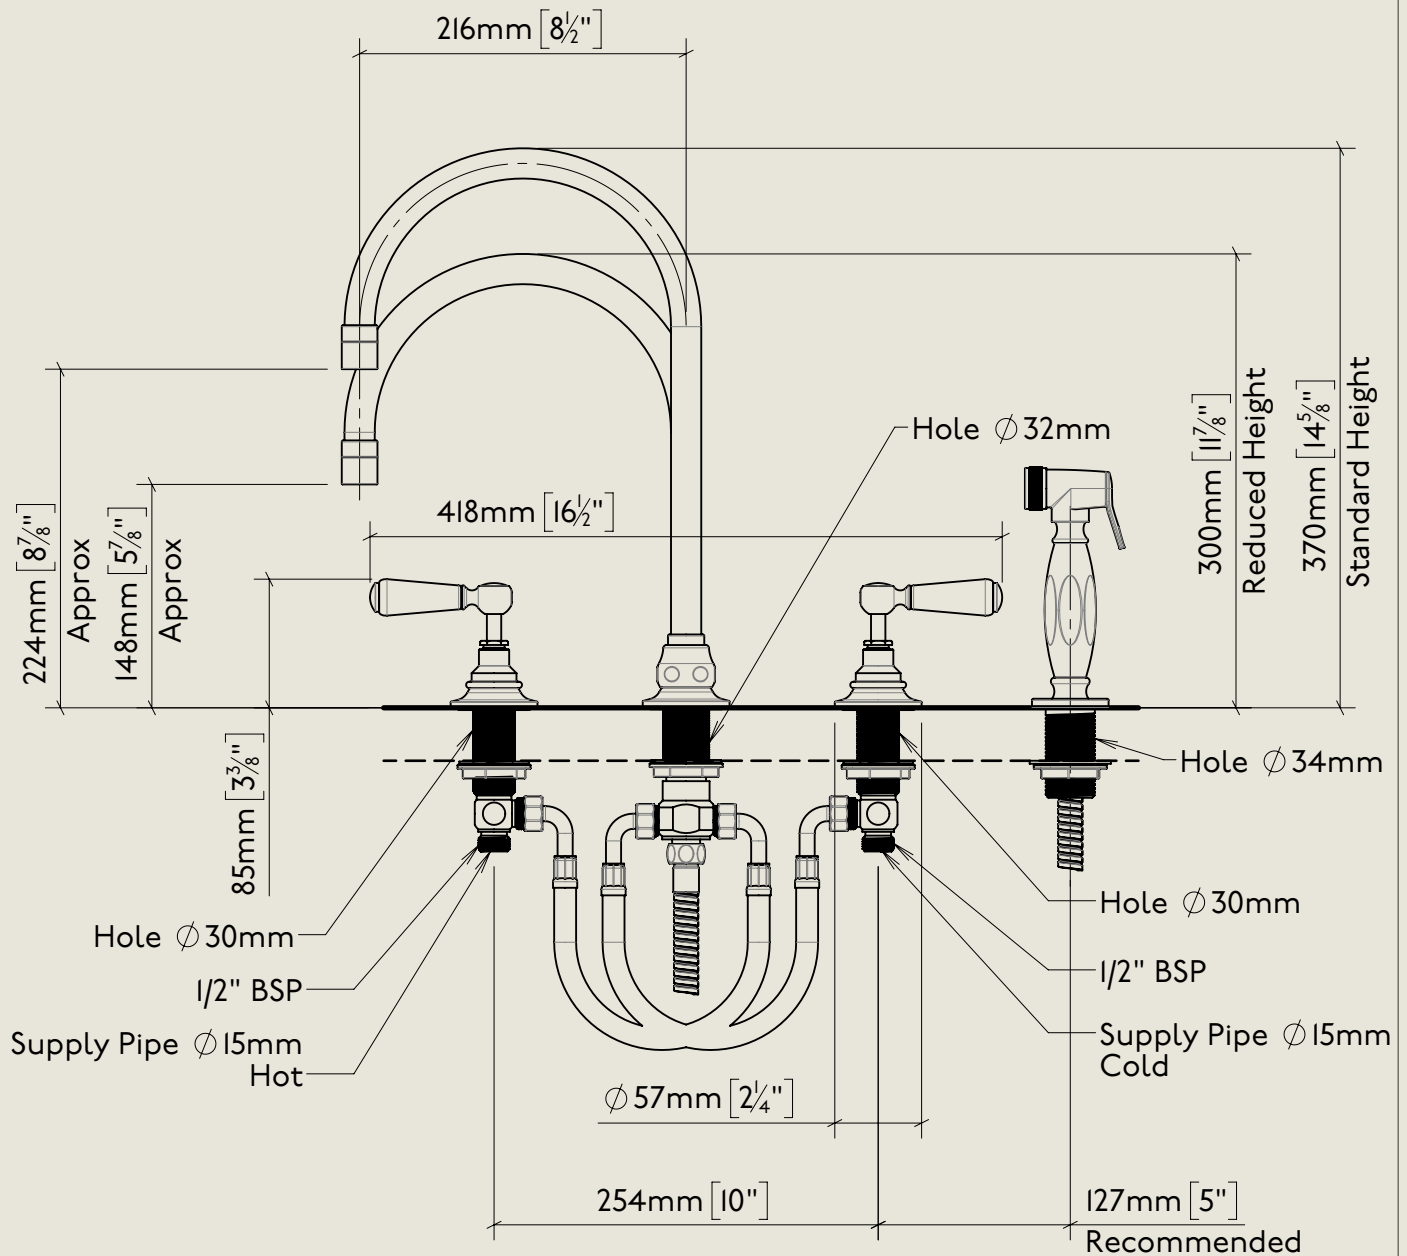

BY APPOINTMENT TO
HER MAJESTY QUEEN ELIZABETH II
MANUFACTURE OF KITCHEN & BATHROOM TAPS & MIXERS
BARBER WILSONS & CO. LTD
LONDON

LONDON

BARBER WILSONS & CO

EST. 1905

American adapters fitted as standard when purchased via BW&Co USA

Model No.	Description	
RML1040-1890	Regent Metal Lever 1040, 1890's Style	Complete

BY APPOINTMENT TO
HER MAJESTY QUEEN ELIZABETH II
MANUFACTURE OF KITCHEN & BATHROOM TAPS & MIXERS
BARBER WILSONS & CO. LTD
LONDON

LONDON

BARBER WILSONS & CO

EST. 1905

American adapters fitted as standard when purchased via BW&Co USA

Model No.	Description	Fitting
1040	1040 Deck Mount Range Below Counter	Fitting

BY APPOINTMENT TO
HER MAJESTY QUEEN ELIZABETH II
MANUFACTURE OF KITCHEN & BATHROOM TAPS & MIXERS
BARBER WILSONS & CO. LTD
LONDON

LONDON BARBER WILSONS & CO EST. 1905

American adapters fitted as standard when purchased via BW&Co USA

<p>Model No. RML1040-1890</p>	<p>Description Regent Metal Lever 1040, 1890's Style</p>	<p>Iso</p>
-----------------------------------	--	------------