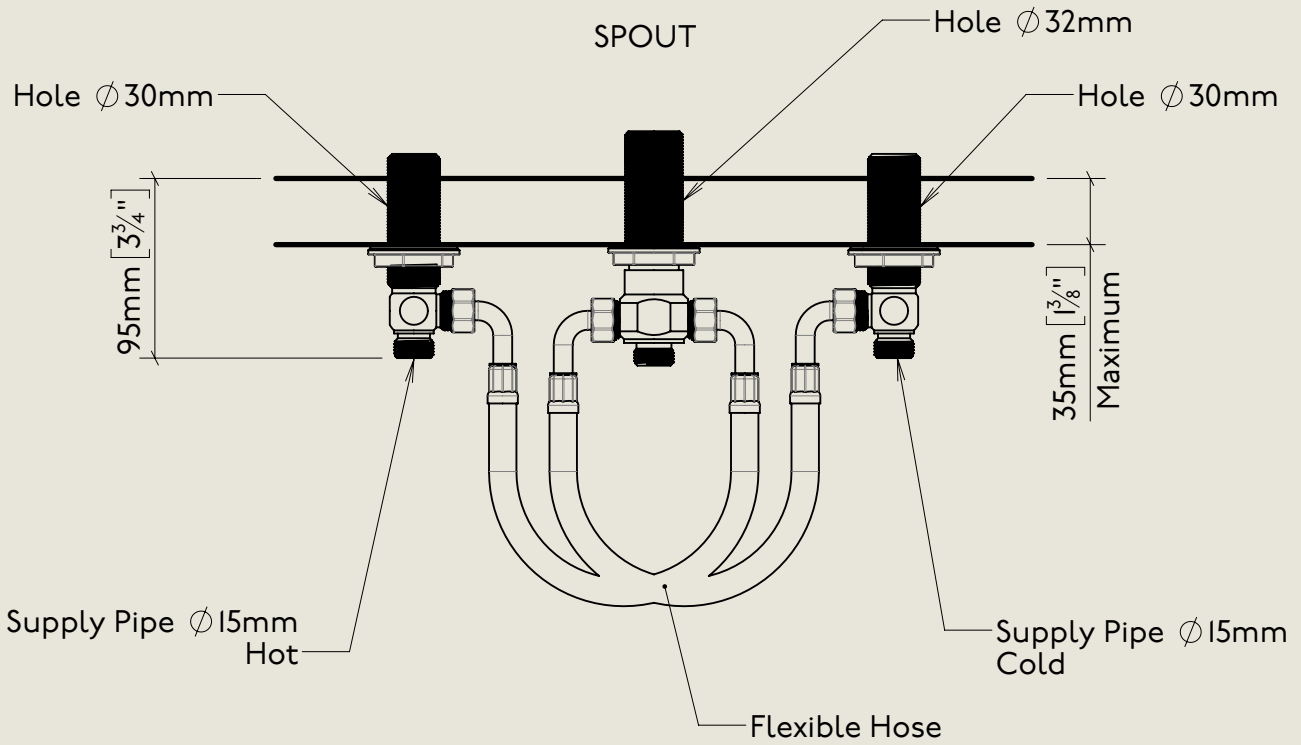

Model No.	Description	
RML1040-1890	Regent Metal Lever 1040, 1890's Style	Complete

BY APPOINTMENT TO
HER MAJESTY QUEEN ELIZABETH II
MANUFACTURE OF KITCHEN & BATHROOM TAPS & MIXERS
BARBER WILSONS & CO. LTD
LONDON

LONDON

BARBER WILSONS & CO

EST. 1905

American adapters fitted as standard when purchased via BW&Co USA

Model No.	Description	Fitting
1040	1040 Deck Mount Range Below Counter	Fitting

BY APPOINTMENT TO
HER MAJESTY QUEEN ELIZABETH II
MANUFACTURE OF KITCHEN & BATHROOM TAPS & MIXERS
BARBER WILSONS & CO. LTD
LONDON

LONDON BARBER WILSONS & CO EST. 1905

American adapters fitted as standard when purchased via BW&Co USA

<p>Model No. RML1040-1890</p>	<p>Description Regent Metal Lever 1040, 1890's Style</p>	<p>Iso</p>
-----------------------------------	--	------------