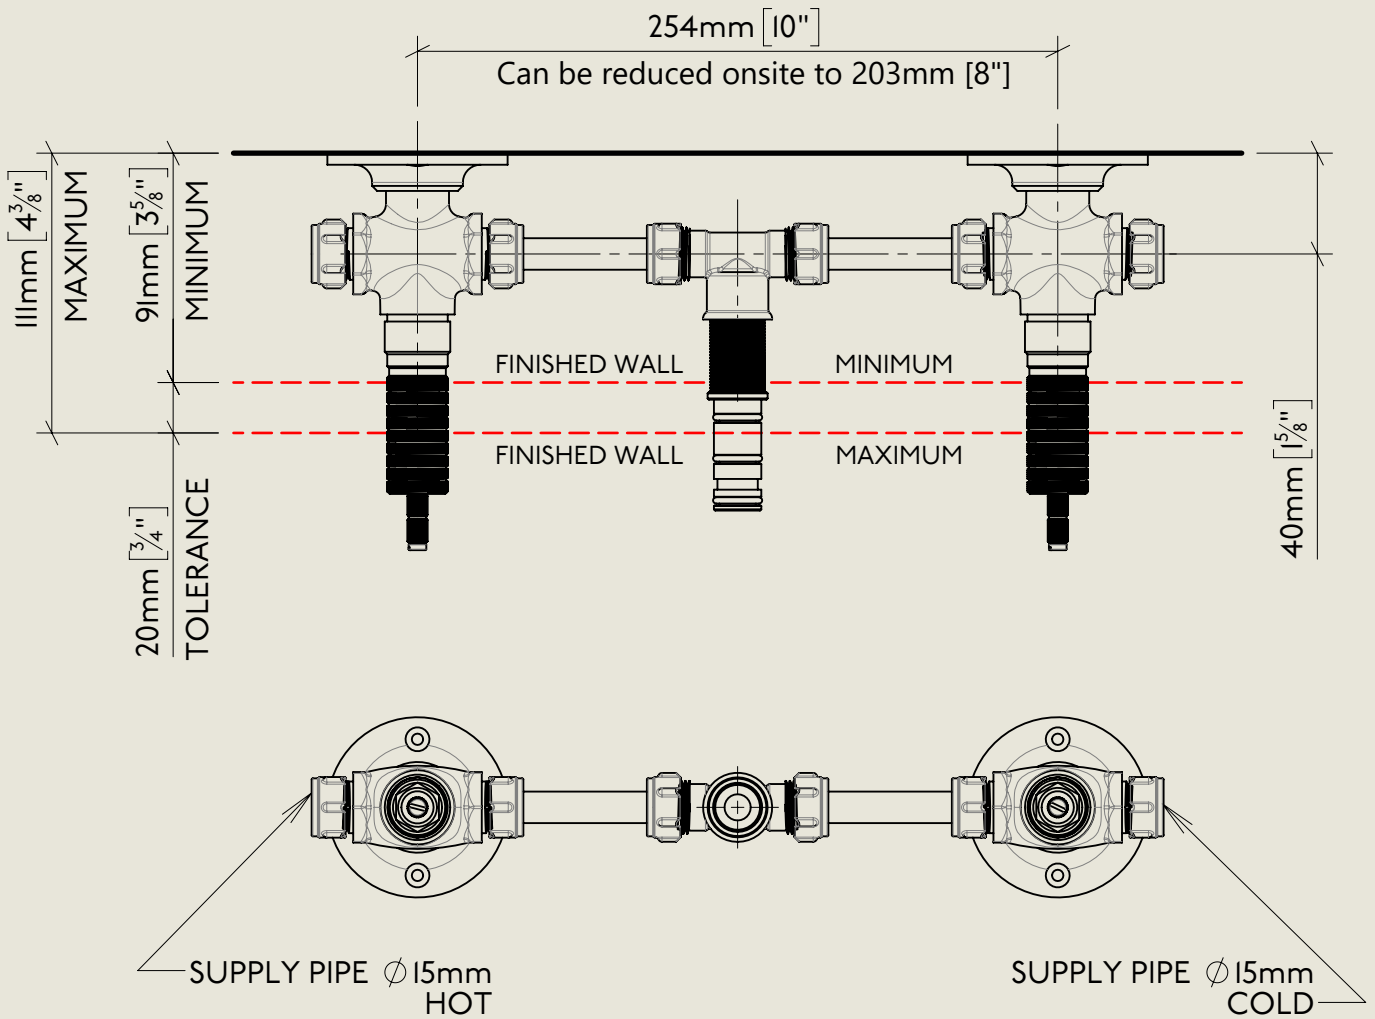

Model No.	Description	
RCL6454-1900	Regent China Lever 6454, 1900's Style	Complete

BY APPOINTMENT TO
HER MAJESTY QUEEN ELIZABETH II
MANUFACTURE OF KITCHEN & BATHROOM TAPS & MIXERS
BARBER WILSONS & CO. LTD
LONDON

LONDON **BARBER WILSONS & CO** EST. 1905

American adapters fitted as standard when purchased via BW&Co USA

Model No.	Description	
RCL6454-1900	Regent China Lever 6454, 1900's Style	First Fix

BY APPOINTMENT TO
HER MAJESTY QUEEN ELIZABETH II
MANUFACTURE OF KITCHEN & BATHROOM TAPS & MIXERS
BARBER WILSONS & CO. LTD
LONDON

LONDON **BARBER WILSONS & CO** EST. 1905

American adapters fitted as standard when purchased via BW&Co USA

<p>Model No. RCL6454-1900</p>	<p>Description Regent China Lever 6454, 1900's Style</p>	<p>Second Fix</p>
-----------------------------------	--	-------------------

Model No.	Description	Instruction
RCL6454-1900	Regent China Lever 6454, 1900's Style	Instruction