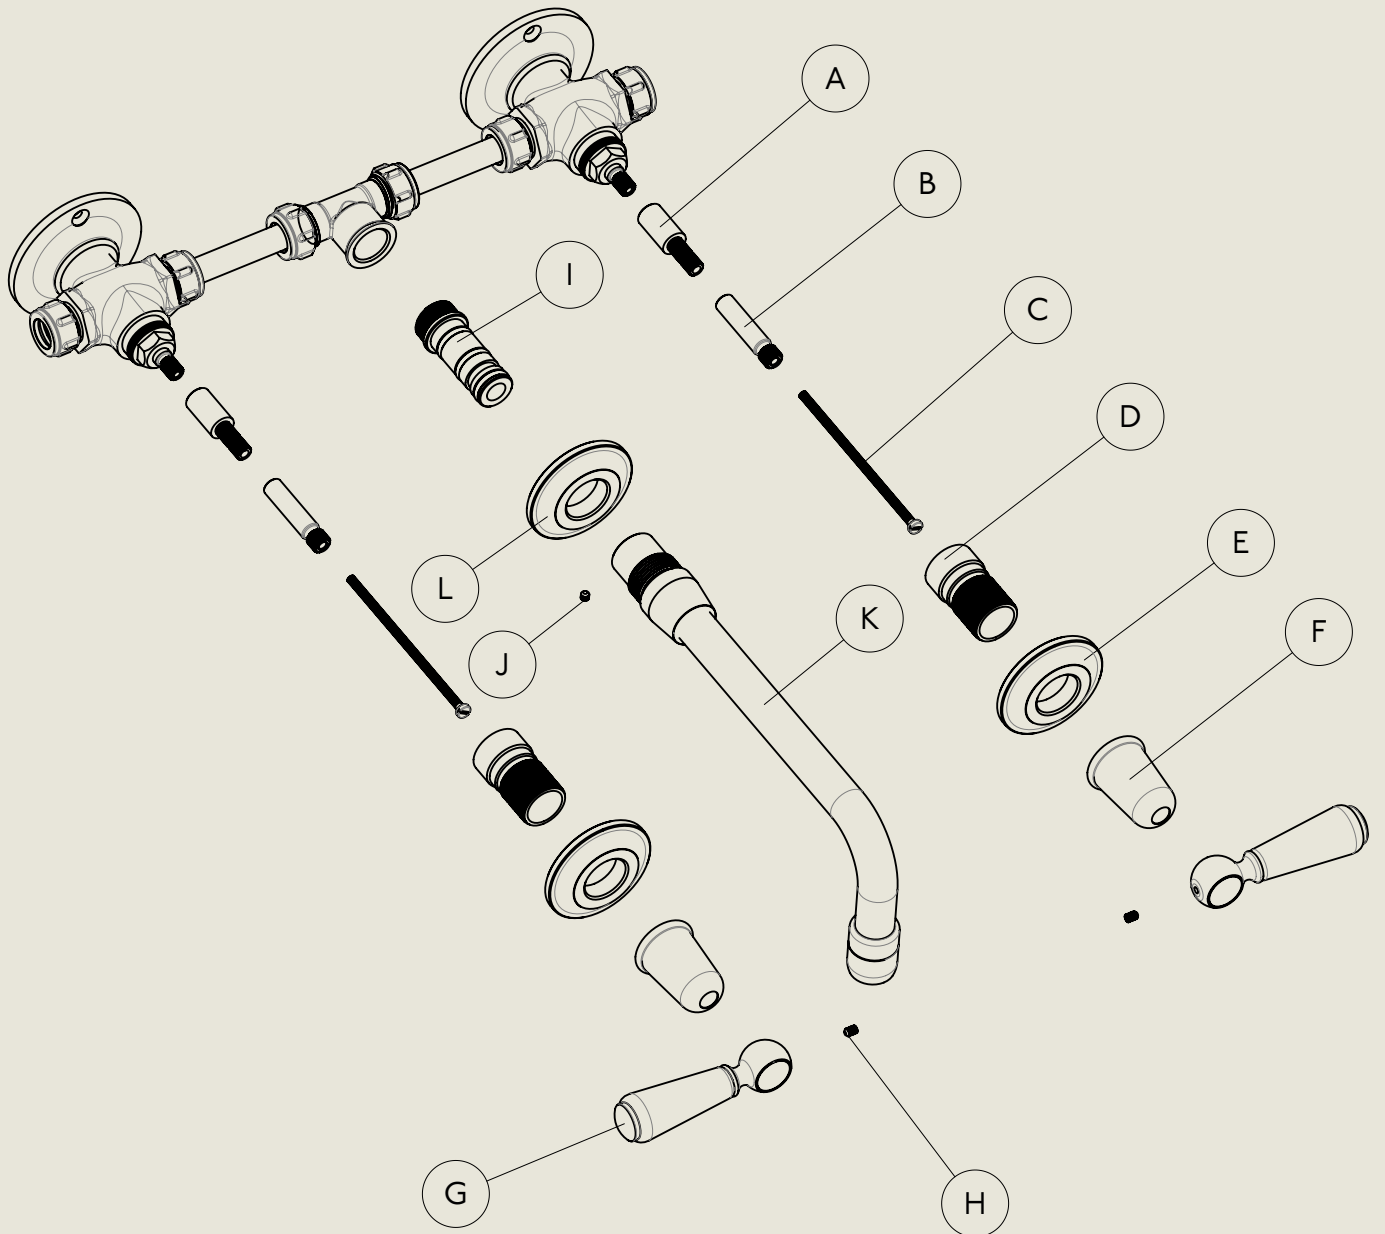

LONDON **BARBER WILSONS & CO** EST. 1905

American adapters fitted as standard when purchased via BW&Co USA

Model No.	Description	
RCL6454-1900	Regent China Lever 6454, 1900's Style	First Fix

BY APPOINTMENT TO
HER MAJESTY QUEEN ELIZABETH II
MANUFACTURE OF KITCHEN & BATHROOM TAPS & MIXERS
BARBER WILSONS & CO. LTD
LONDON

LONDON **BARBER WILSONS & CO** EST. 1905

American adapters fitted as standard when purchased via BW&Co USA

<p>Model No. RCL6454-1900</p>	<p>Description Regent China Lever 6454, 1900's Style</p>	<p>Second Fix</p>
-----------------------------------	--	-------------------

BY APPOINTMENT TO
HER MAJESTY QUEEN ELIZABETH II
MANUFACTURE OF KITCHEN & BATHROOM TAPS & MIXERS
BARBER WILSONS & CO. LTD
LONDON

LONDON **BARBER WILSONS & CO** EST. 1905

American adapters fitted as standard when purchased via BW&Co USA

Model No.	Description	Instruction
RCL6454-1900	Regent China Lever 6454, 1900's Style	Instruction