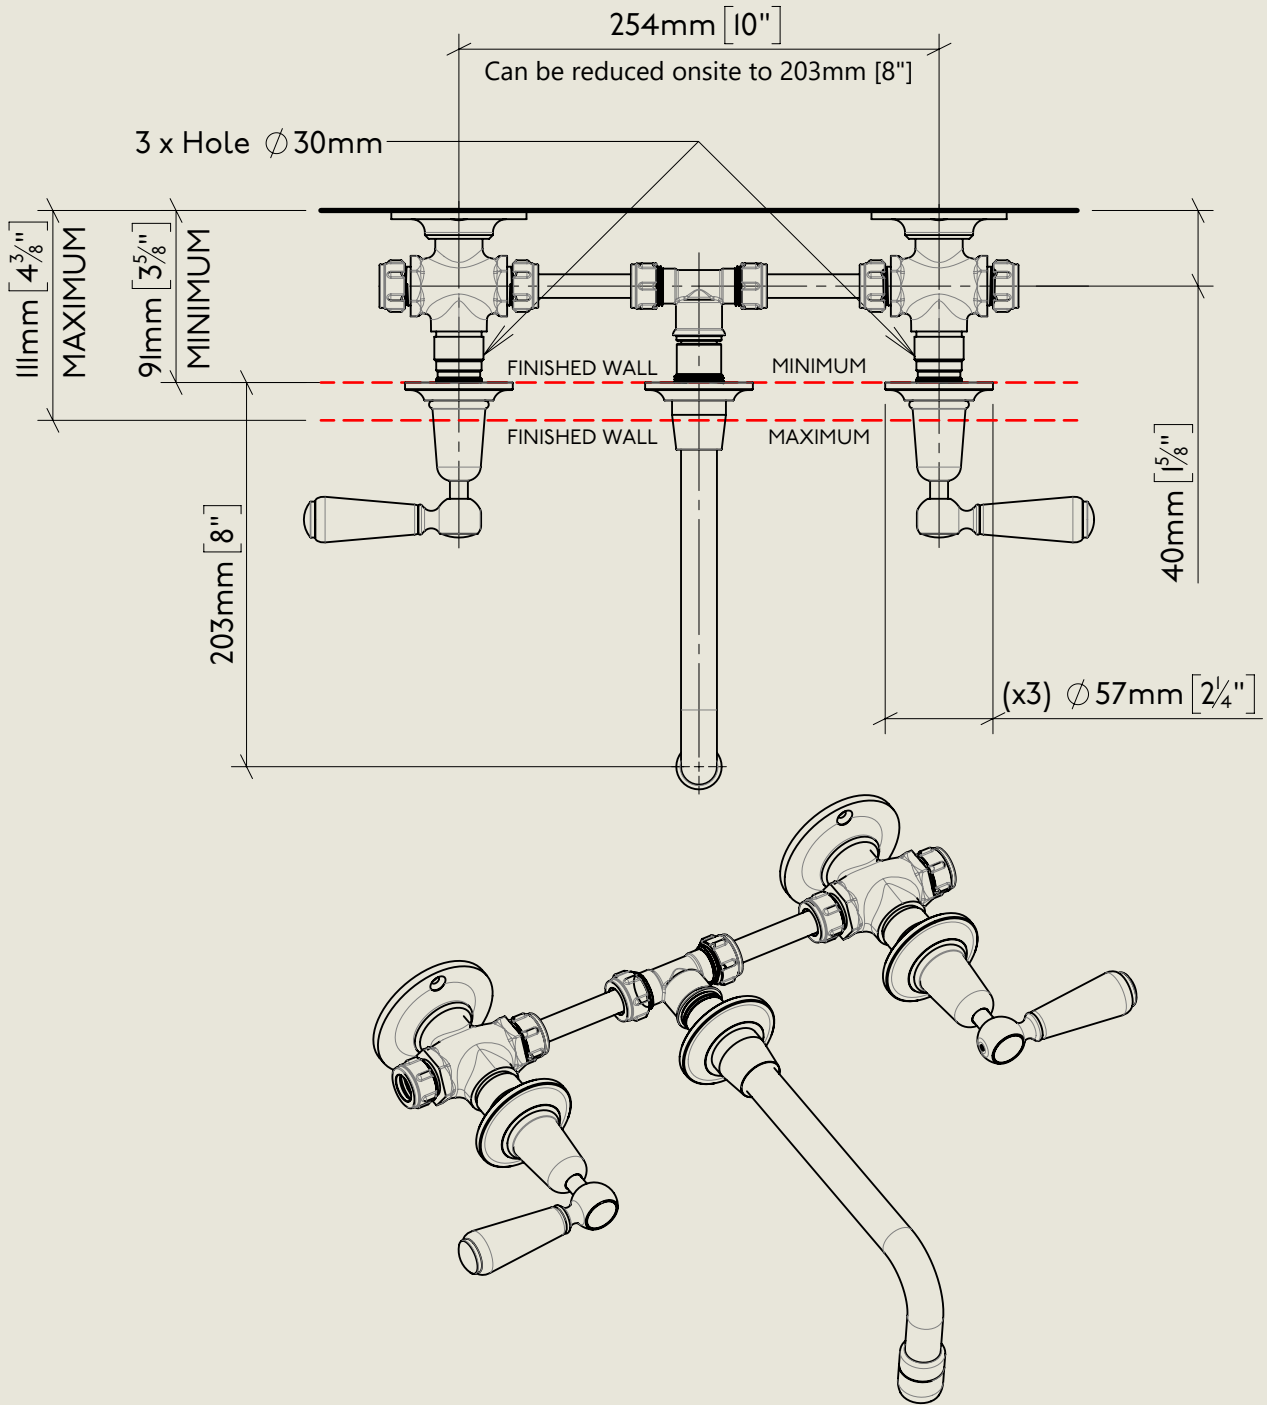

BY APPOINTMENT TO
HER MAJESTY QUEEN ELIZABETH II
MANUFACTURE OF KITCHEN & BATHROOM TAPS & MIXERS
BARBER WILSONS & CO. LTD
LONDON

LONDON **BARBER WILSONS & CO** EST. 1905

American adapters fitted as standard when purchased via BW&Co USA

Model No.	Description	
RCL6454-1900	Regent China Lever 6454, 1900's Style	Complete