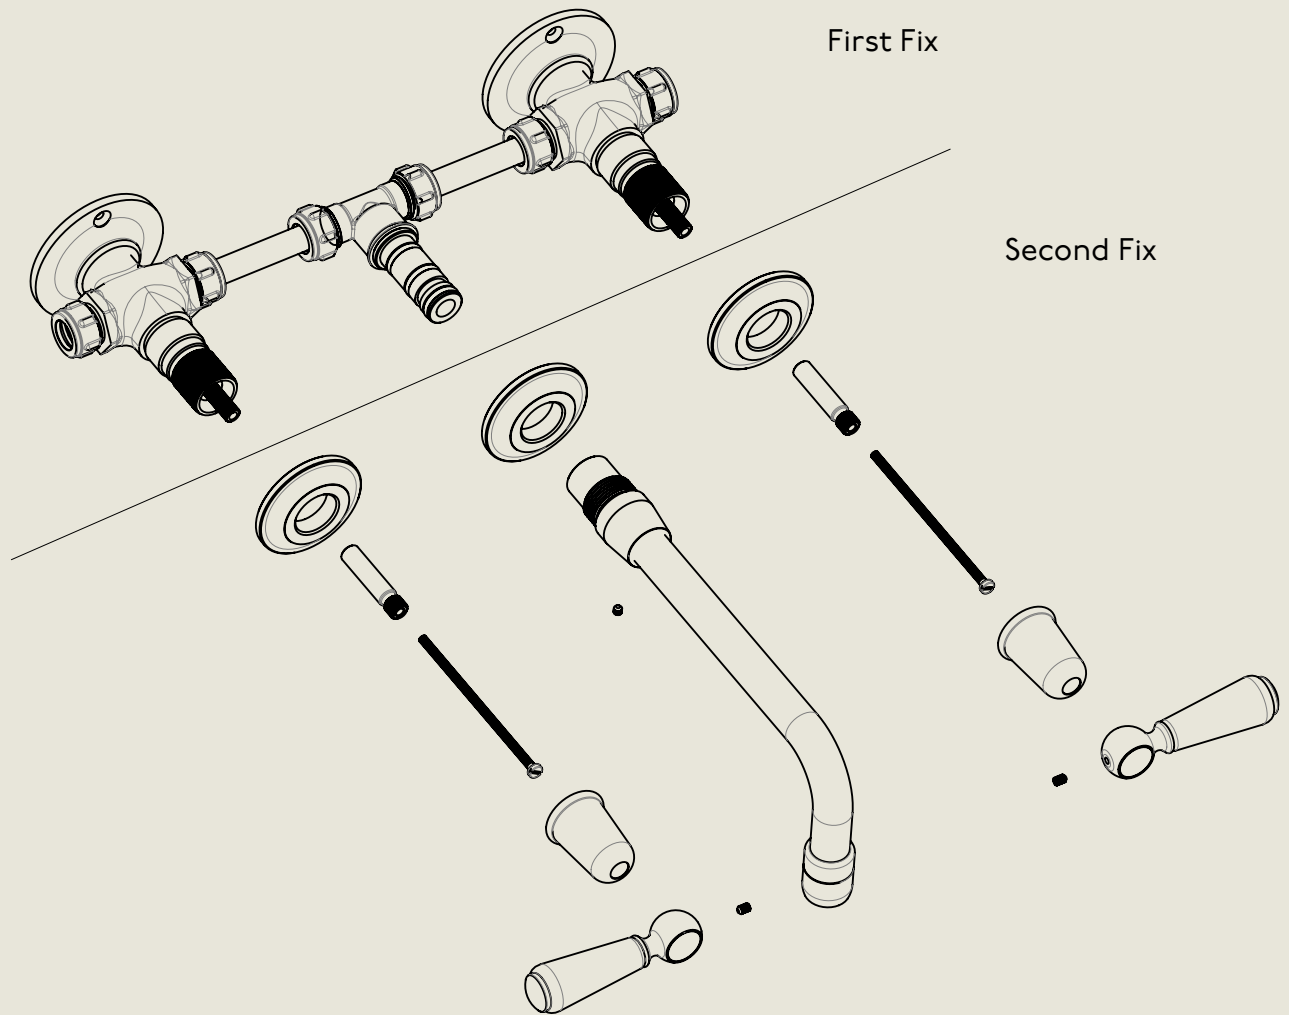

Model No.	Description	
RCL6454-1900	Regent China Lever 6454, 1900's Style	Complete

BY APPOINTMENT TO
HER MAJESTY QUEEN ELIZABETH II
MANUFACTURE OF KITCHEN & BATHROOM TAPS & MIXERS
BARBER WILSONS & CO. LTD
LONDON

LONDON **BARBER WILSONS & CO** EST. 1905

American adapters fitted as standard when purchased via BW&Co USA

Model No.	Description	
RCL6454-1900	Regent China Lever 6454, 1900's Style	First Fix

BY APPOINTMENT TO
HER MAJESTY QUEEN ELIZABETH II
MANUFACTURE OF KITCHEN & BATHROOM TAPS & MIXERS
BARBER WILSONS & CO. LTD
LONDON

LONDON **BARBER WILSONS & CO** EST. 1905

American adapters fitted as standard when purchased via BW&Co USA

<p>Model No. RCL6454-1900</p>	<p>Description Regent China Lever 6454, 1900's Style</p>	<p>Second Fix</p>
-----------------------------------	--	-------------------

Model No.	Description	Instruction
RCL6454-1900	Regent China Lever 6454, 1900's Style	Instruction